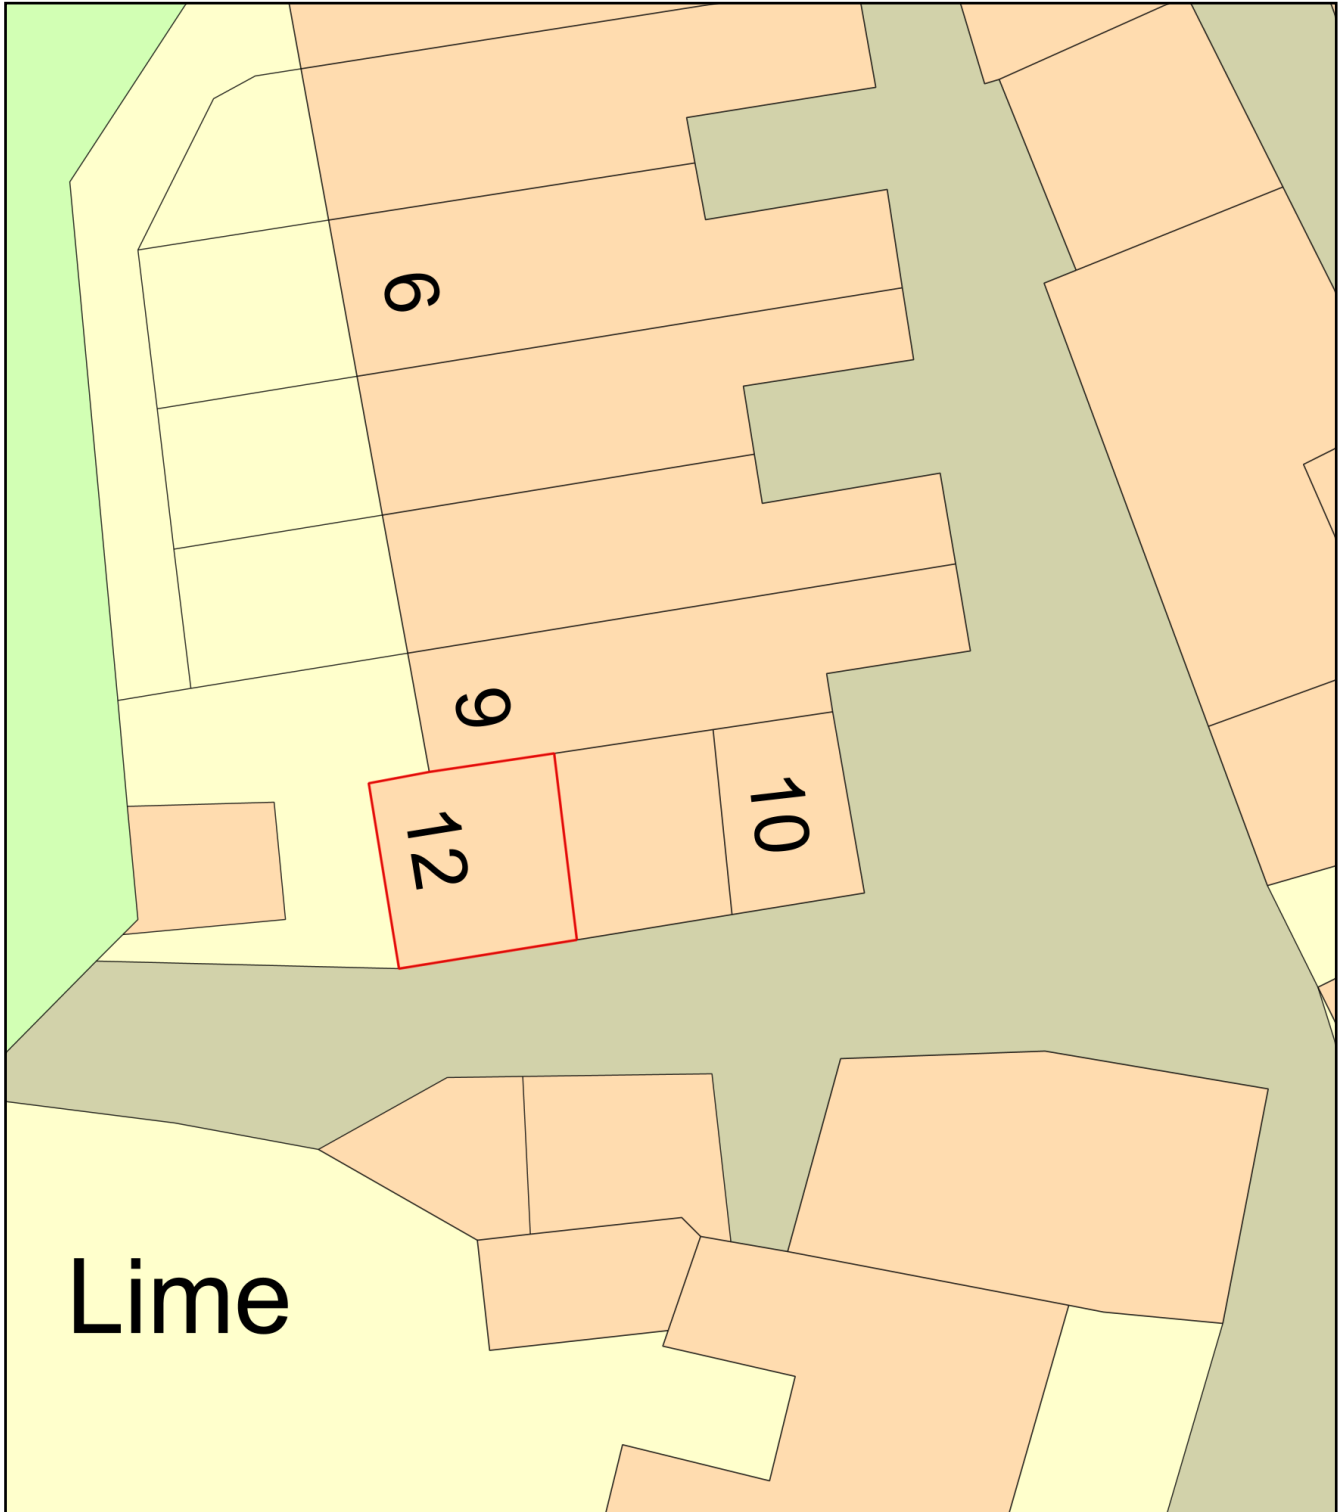

"Alongside", 12 Harefield Cottages, The Strand, Lymington, Devon. EX8 5EX.

Plan Produced for: Mrs. I. Hindle.

Date Produced: 04 Sep 2023

Plan Reference Number: TQRQM23247110108944

Scale: 1:200 @ A4