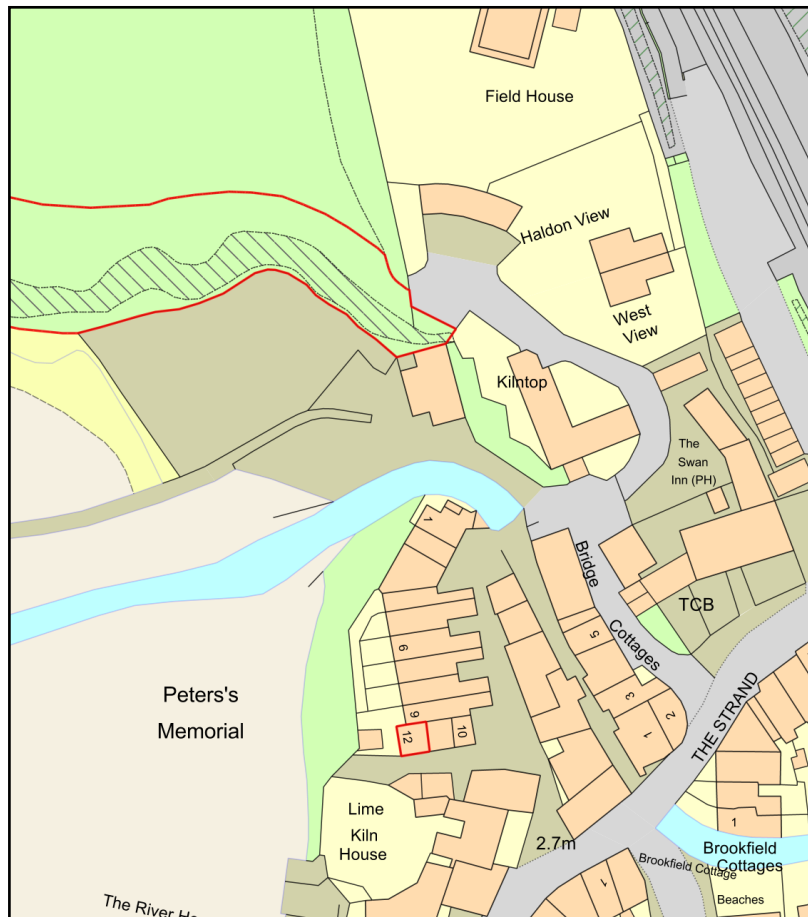

# "Alongside", 12 Harefield Cottages, Lymstone, Devon. EX8 5EX

Plan Produced for: Mrs. I. Hindle  
Date Produced: 27 Jun 2023  
Plan Reference Number: TQRQM23178132443117  
Scale: 1:1250 @ A4