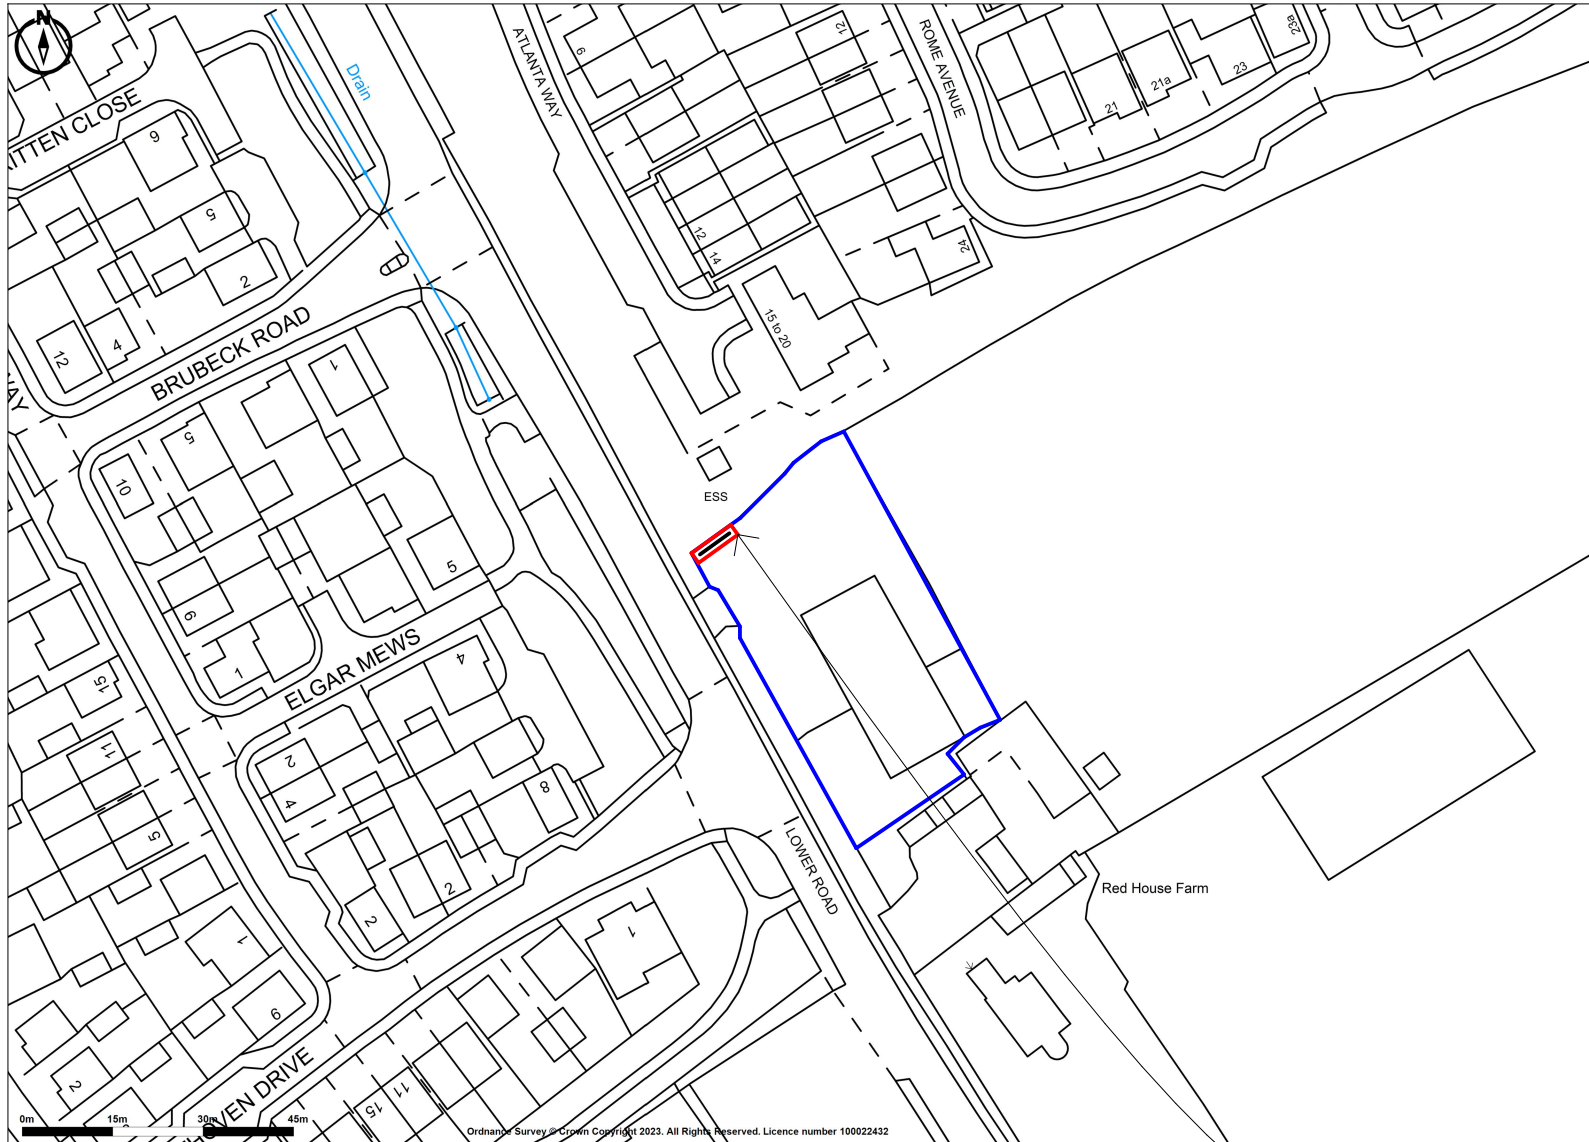

- Site Boundary
- Land Ownership But Not Part Of Application
- Advert Location

Stoke Mandeville Auto Centre,
Lower Rd,
Aylesbury
HP21 9DR

Ref: ALF-12179 (9744)

Project
Land at Stoke Mandeville Auto Centre,
Lower Rd,
Aylesbury
HP21 9DR

Drawing Name
Location Plan - Proposed

Drawing Status
PLANNING

Revision
- First Formal Issue CO

Date
4.09.2023

Drawing Scale @ A4
1:1250

Layout ID Revision
T4807 A4 050

Application Site

Promap
LANDMARK INFORMATION

Ordnance Survey © Crown Copyright 2023. All Rights Reserved.
Licence number 100022432
Plotted Scale - 1:1250. Paper Size - A4