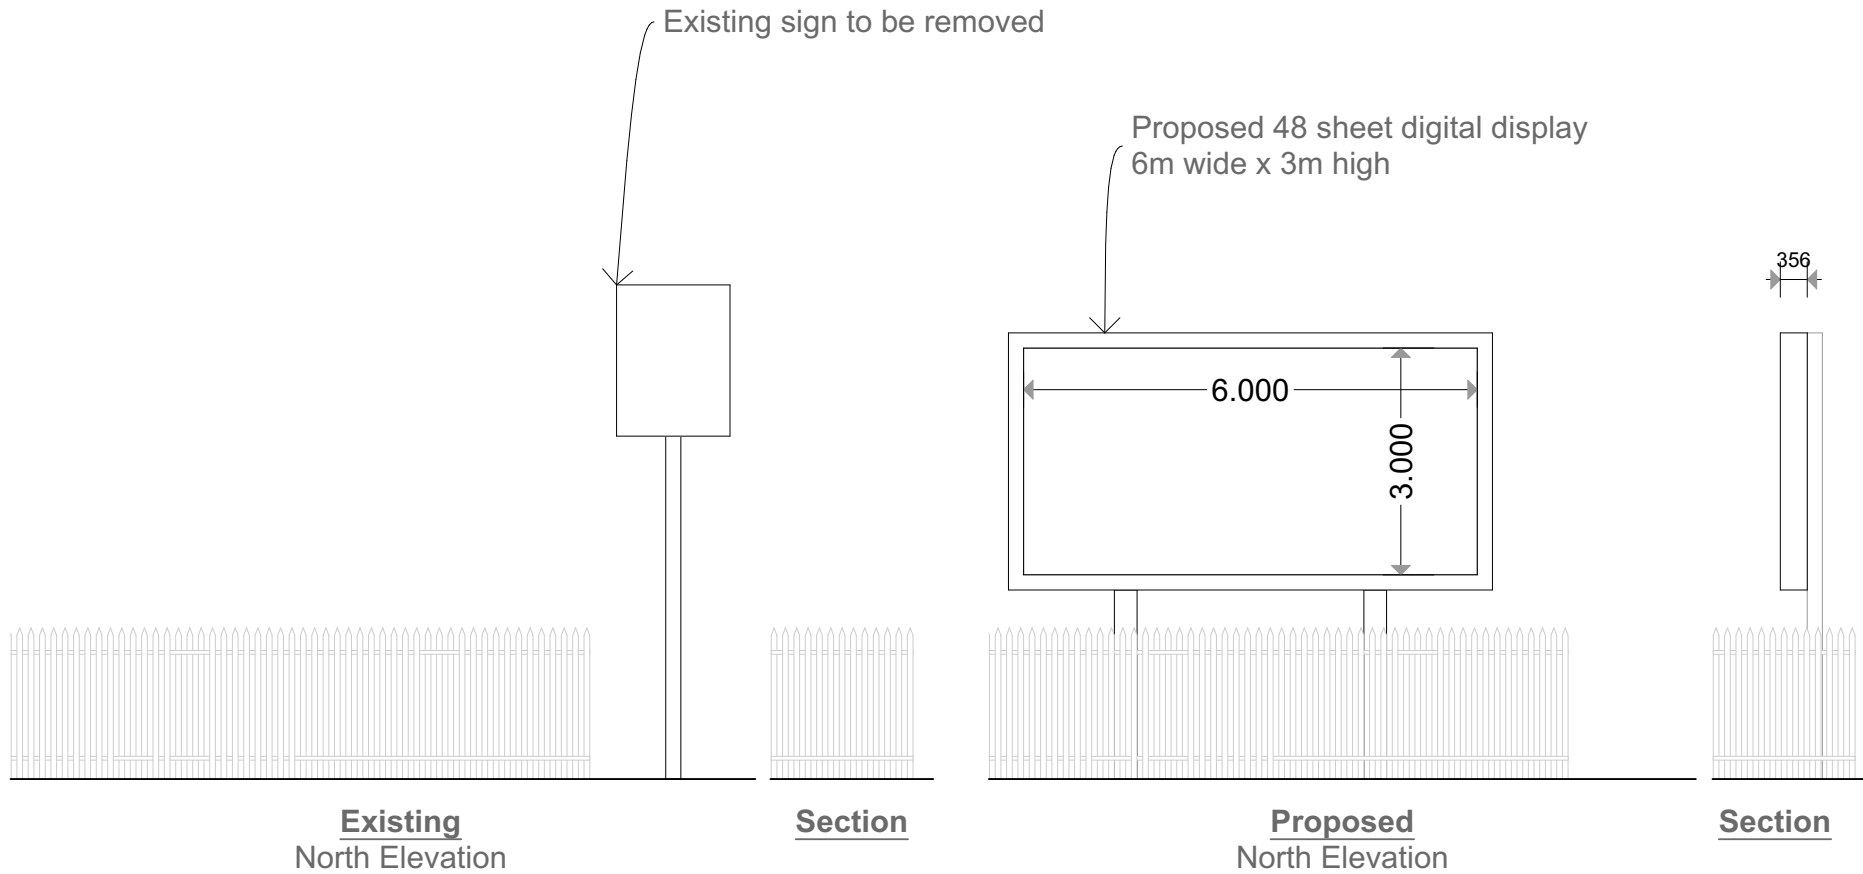

Stoke Mandeville Auto
Centre,
Lower Rd,
Aylesbury
HP21 9DR

Ref:
ALF-12179 (9744)

Project
Land at Stoke Mandeville
Auto Centre,
Lower Rd,
Aylesbury
HP21 9DR

Drawing Name
Elevations - Existing
and Proposed

Drawing Status
PLANNING

Revision
- First Formal Issue CO

Date
4.09.2023

Drawing Scale @ A4
1:100

Layout ID Revision
T4807 A4 060

Existing
North Elevation

Section

Proposed
North Elevation

Section