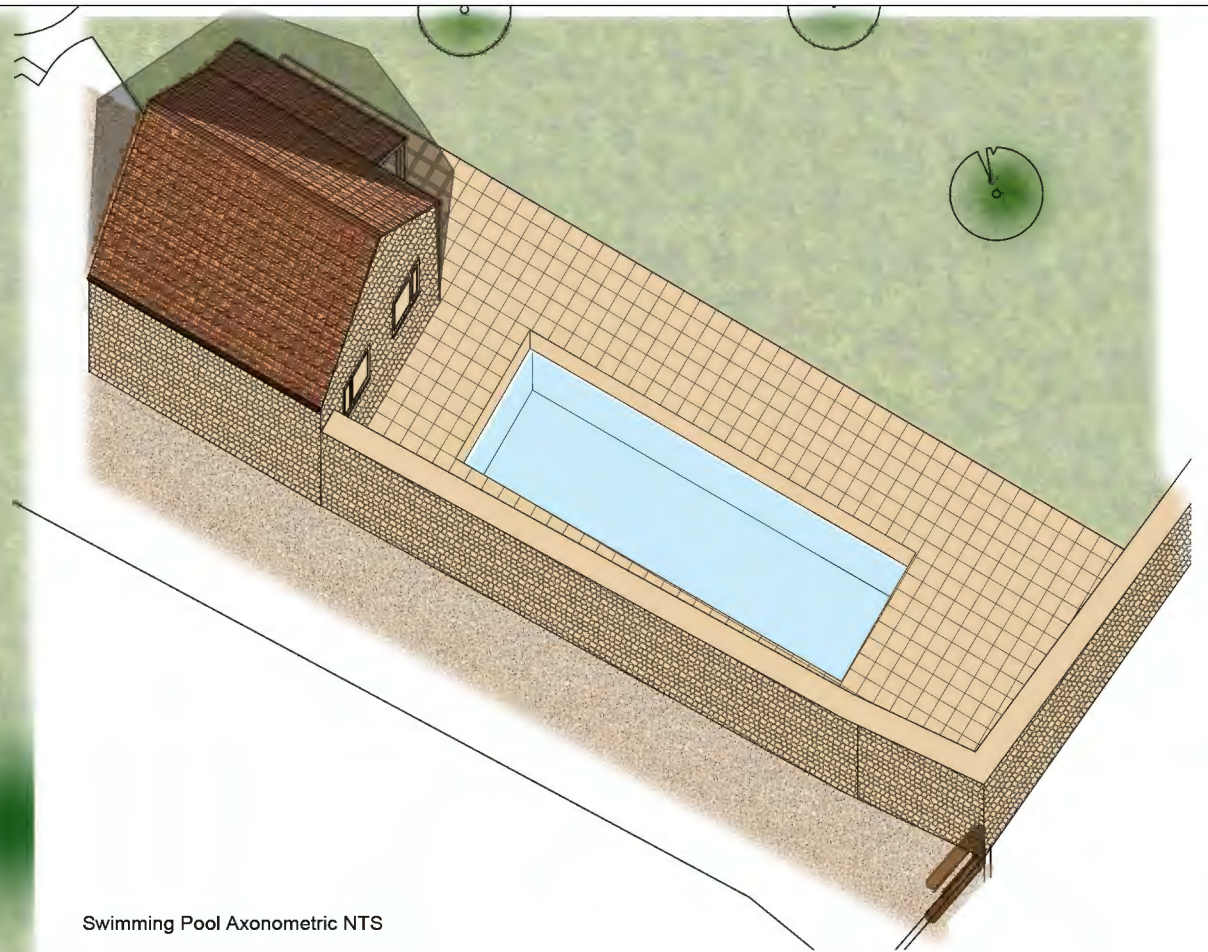

Site Plan 1:100

Swimming Pool Axonometric NTS

Swimming Pool Section 1:100

Proposed Swimming Pool
 Croft House
 Clapton

CSH Architectural Services
 96 Kilmersdon Road
 Haydon
 Radstock
 BA3 3QR
 01761 437 327 07903 893 253
 info@csharchitecturalservices.co.uk