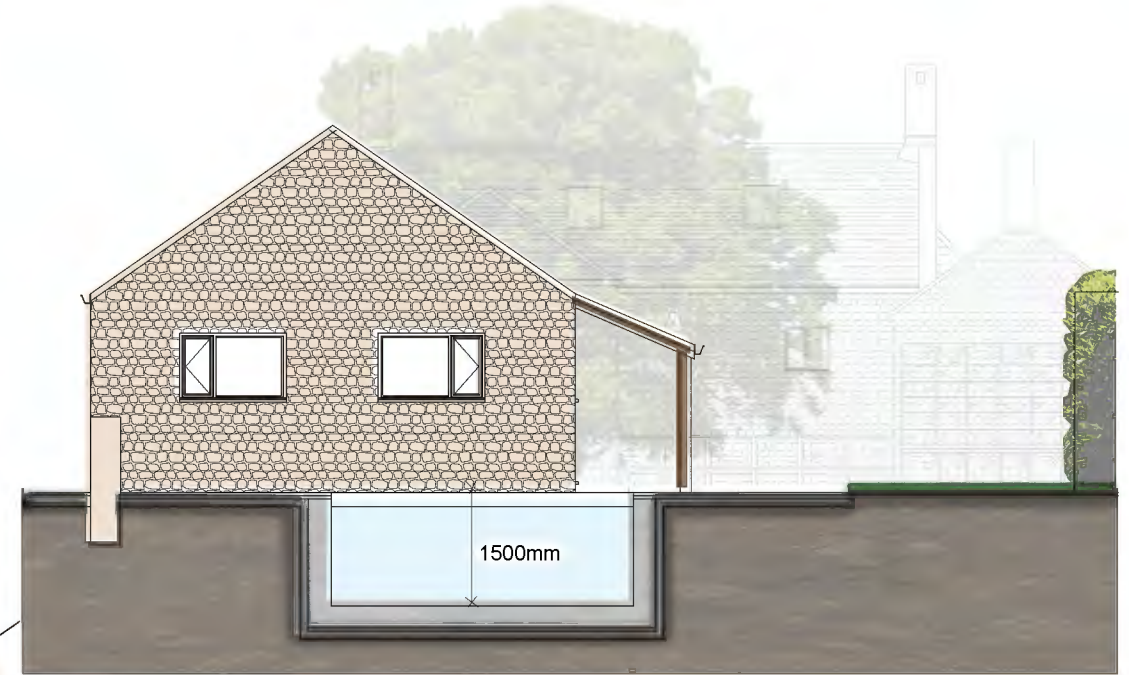

Site Plan 1:100

Swimming Pool Axonometric NTS

Swimming Pool Section 1:100

Proposed Swimming Pool
 Croft House
 Clapton

CSH Architectural Services
 96 Kilmersdon Road
 Haydon
 Radstock
 BA3 3QR
 01761 437 327 07903 893 253
 info@csharchitecturalservices.co.uk