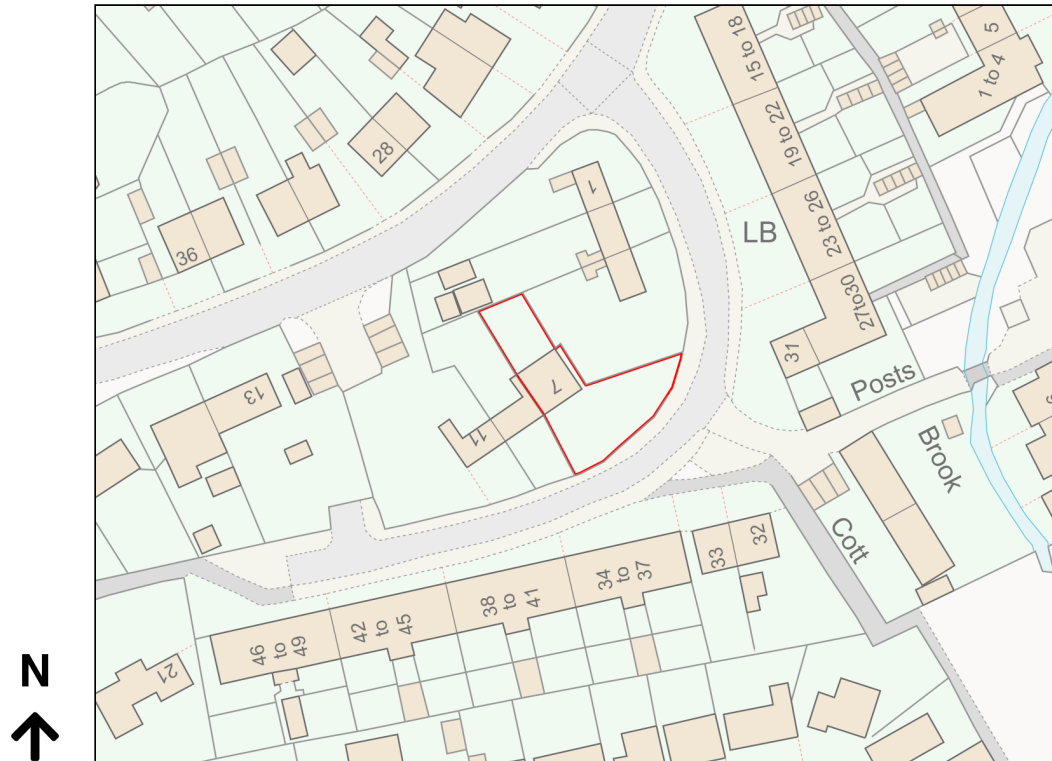

Location Plan

Site Address: 7, Manor Lane, Charfield, GL12 8TB

Date Produced: 09-Sep-2023

Scale: 1:1250 @A4

Planning Portal Reference: PP-12445888v1