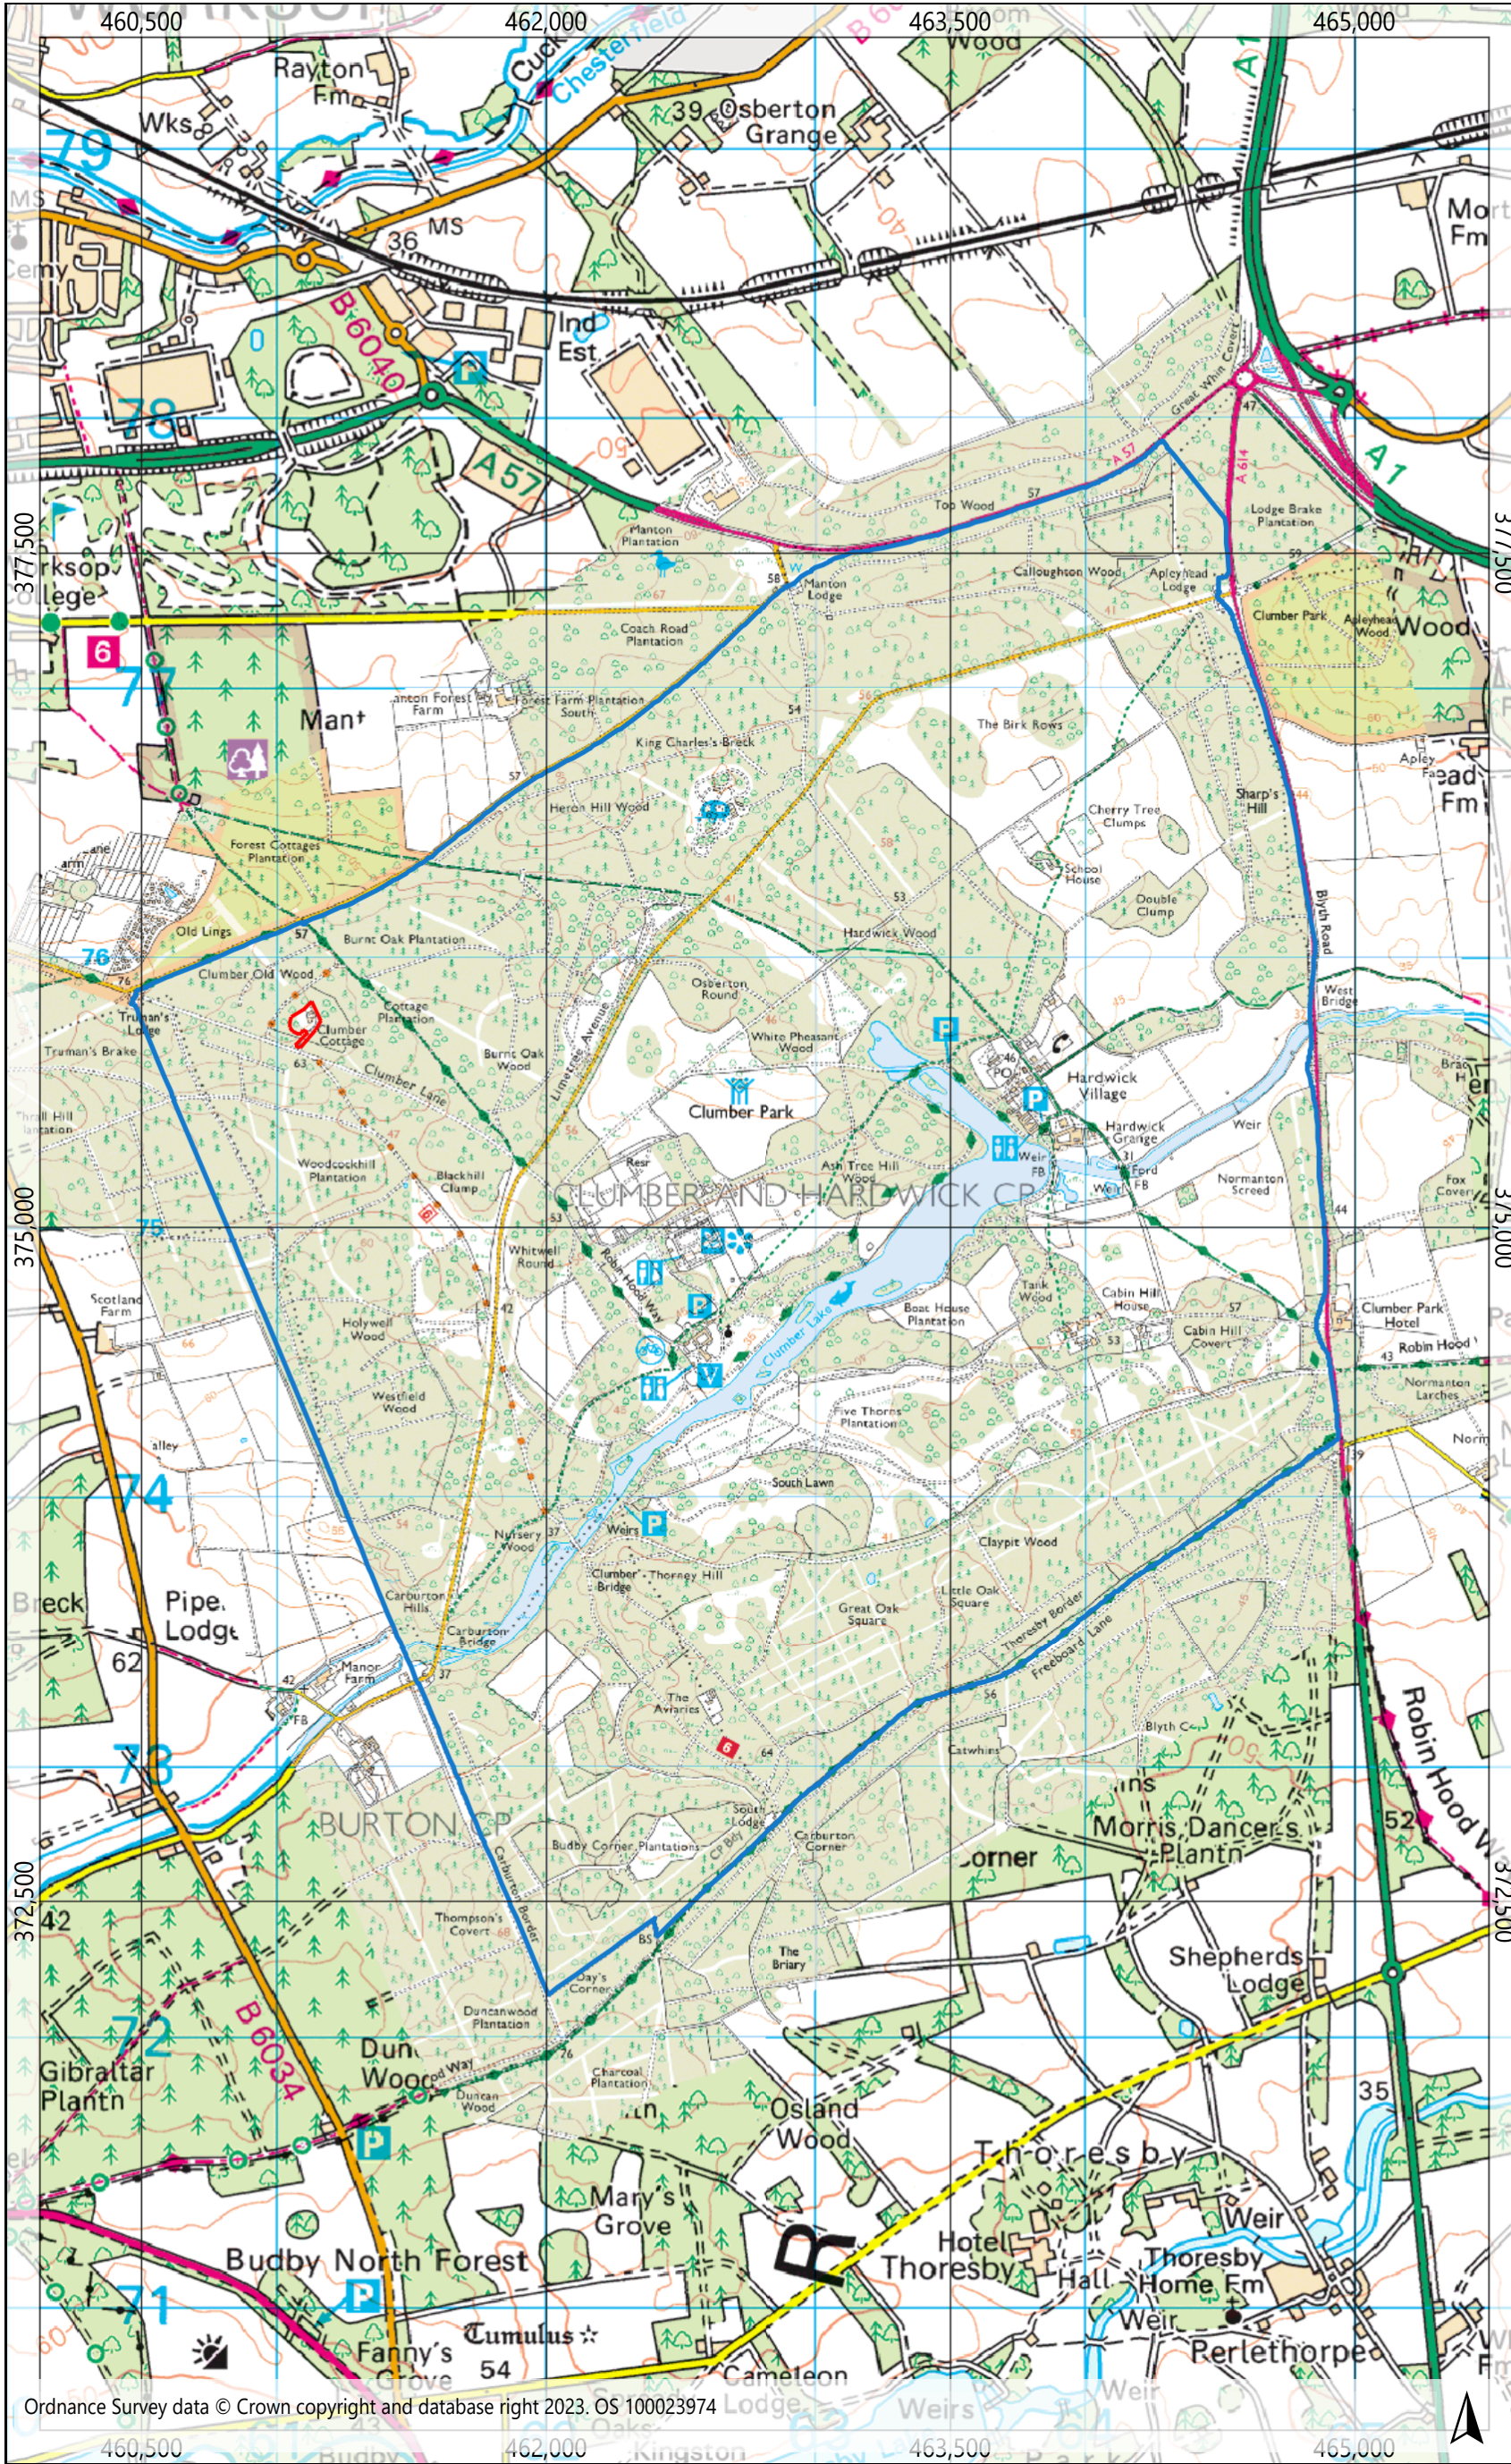

# National Trust Clumber Park and Clumber Cottage Wider Location

## Legend

- NT Land Interest
- NT Ownership

Ordnance Survey data © Crown copyright and database right 2023. OS 100023974

Scale 1: 25000 (when printed at 100% on A3 portrait)

This map is a user generated static output from an Internet mapping site and is for reference only. Data layers that appear on this map may or may not be accurate, current, or otherwise reliable.

THIS MAP IS NOT TO BE USED FOR NAVIGATION