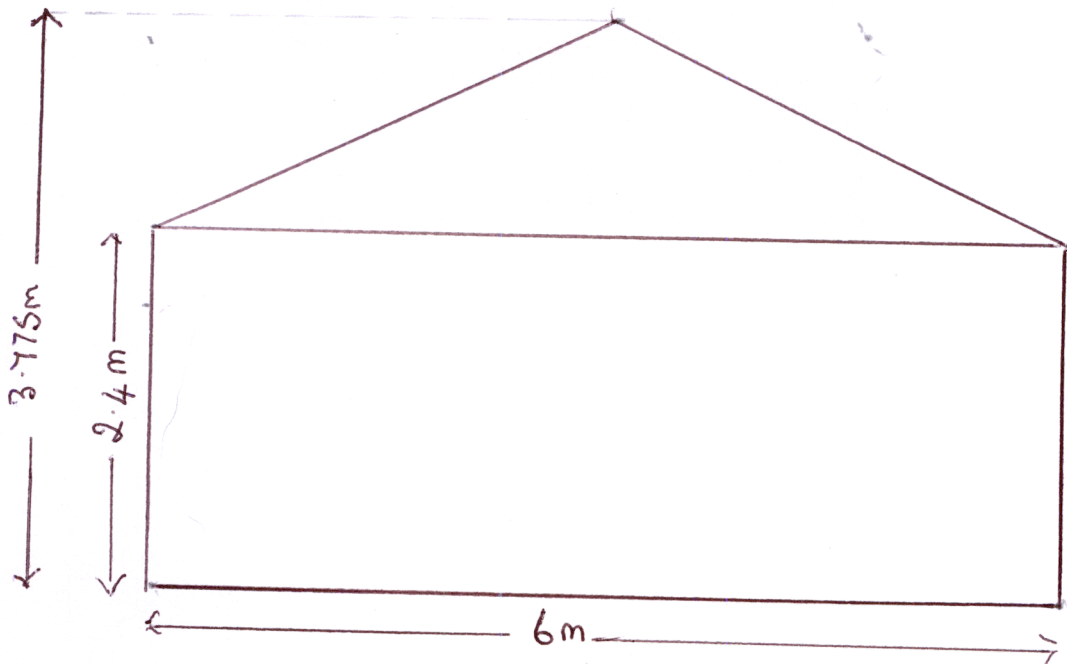

08 SEP 2023

11 AUG 2023

PA 23/05568 STABLE COTTAGE, ST TUDY, BODMIN PL30 3NP

LEFT SIDE ELEVATION

FACING SOUTH

RIGHT SIDE ELEVATION

FACING NORTH

SCALE 1:50