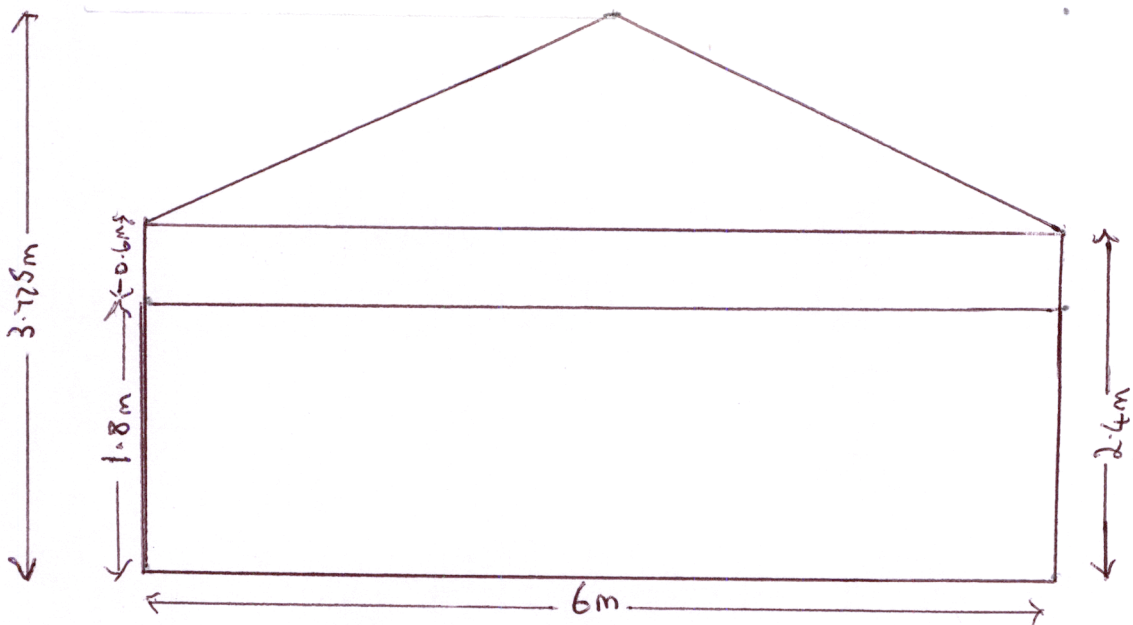

08 SEP 2023

11 AUG 2023

PA 23/05568 STABLE COTTAGE, ST TUDY, BODMIN PL30 3NP

LEFT SIDE ELEVATION

FACING SOUTH

RIGHT SIDE ELEVATION

FACING NORTH

SCALE 1:50