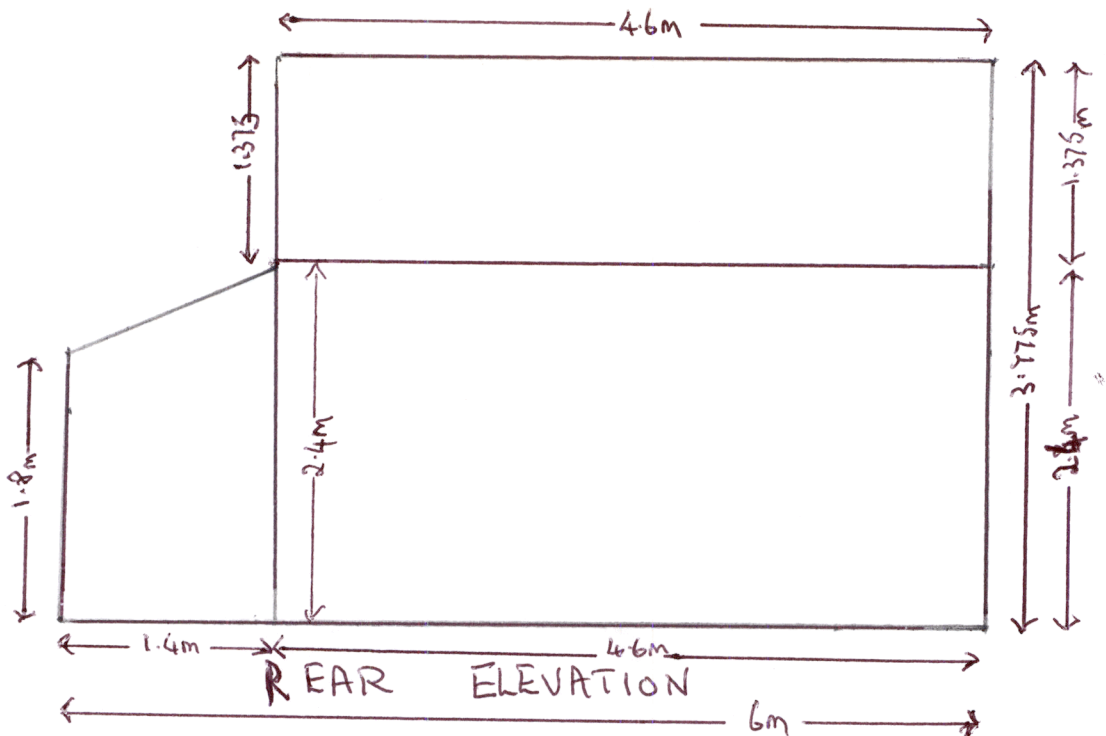

PA23/05568 STABLE COTTAGE, ST TUDY, BODMIN PL30 3NP

08 SEP 2023

FRONT ELEVATION FACING EAST

REAR ELEVATION FACING WEST

SCALE 1:50

NEW VERSION

OF FRONT ELEVATION,

THE REAR ELEVATION
IS UNALTERED.