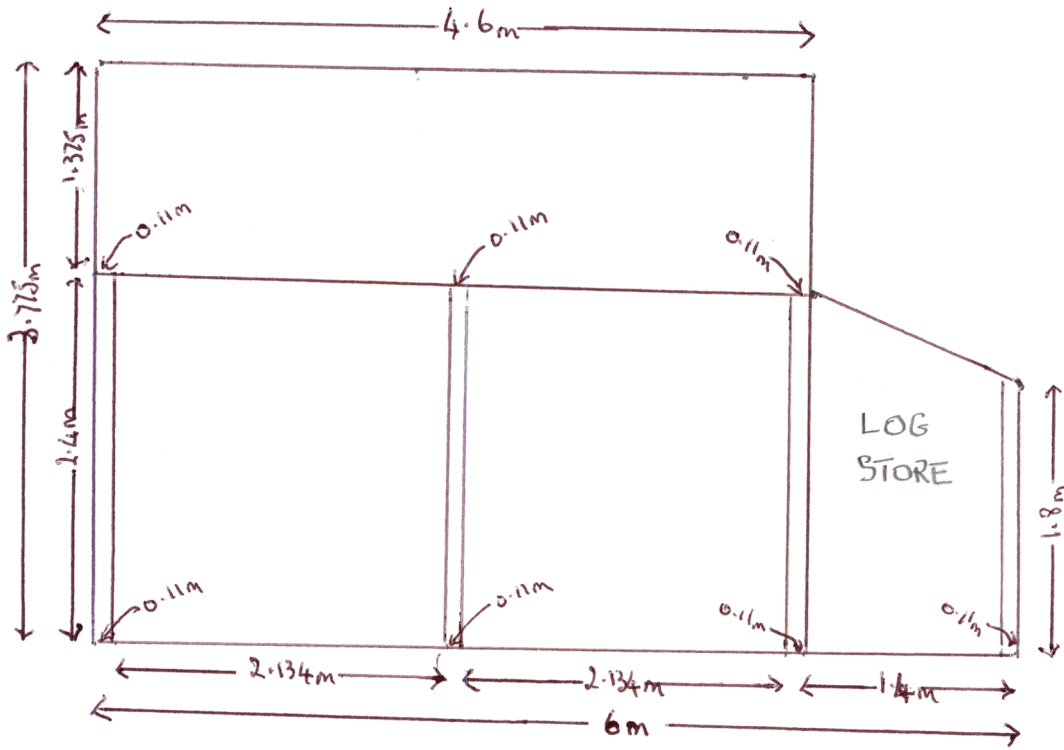

PA23/05568 STABLE COTTAGE, ST TUDY, BODMIN PL30 3NP

08 SEP 2023

FRONT ELEVATION FACING EAST

REAR ELEVATION FACING WEST

SCALE 1:50

NEW VERSION

OF FRONT ELEVATION,

THE REAR ELEVATION
IS UNALTERED.