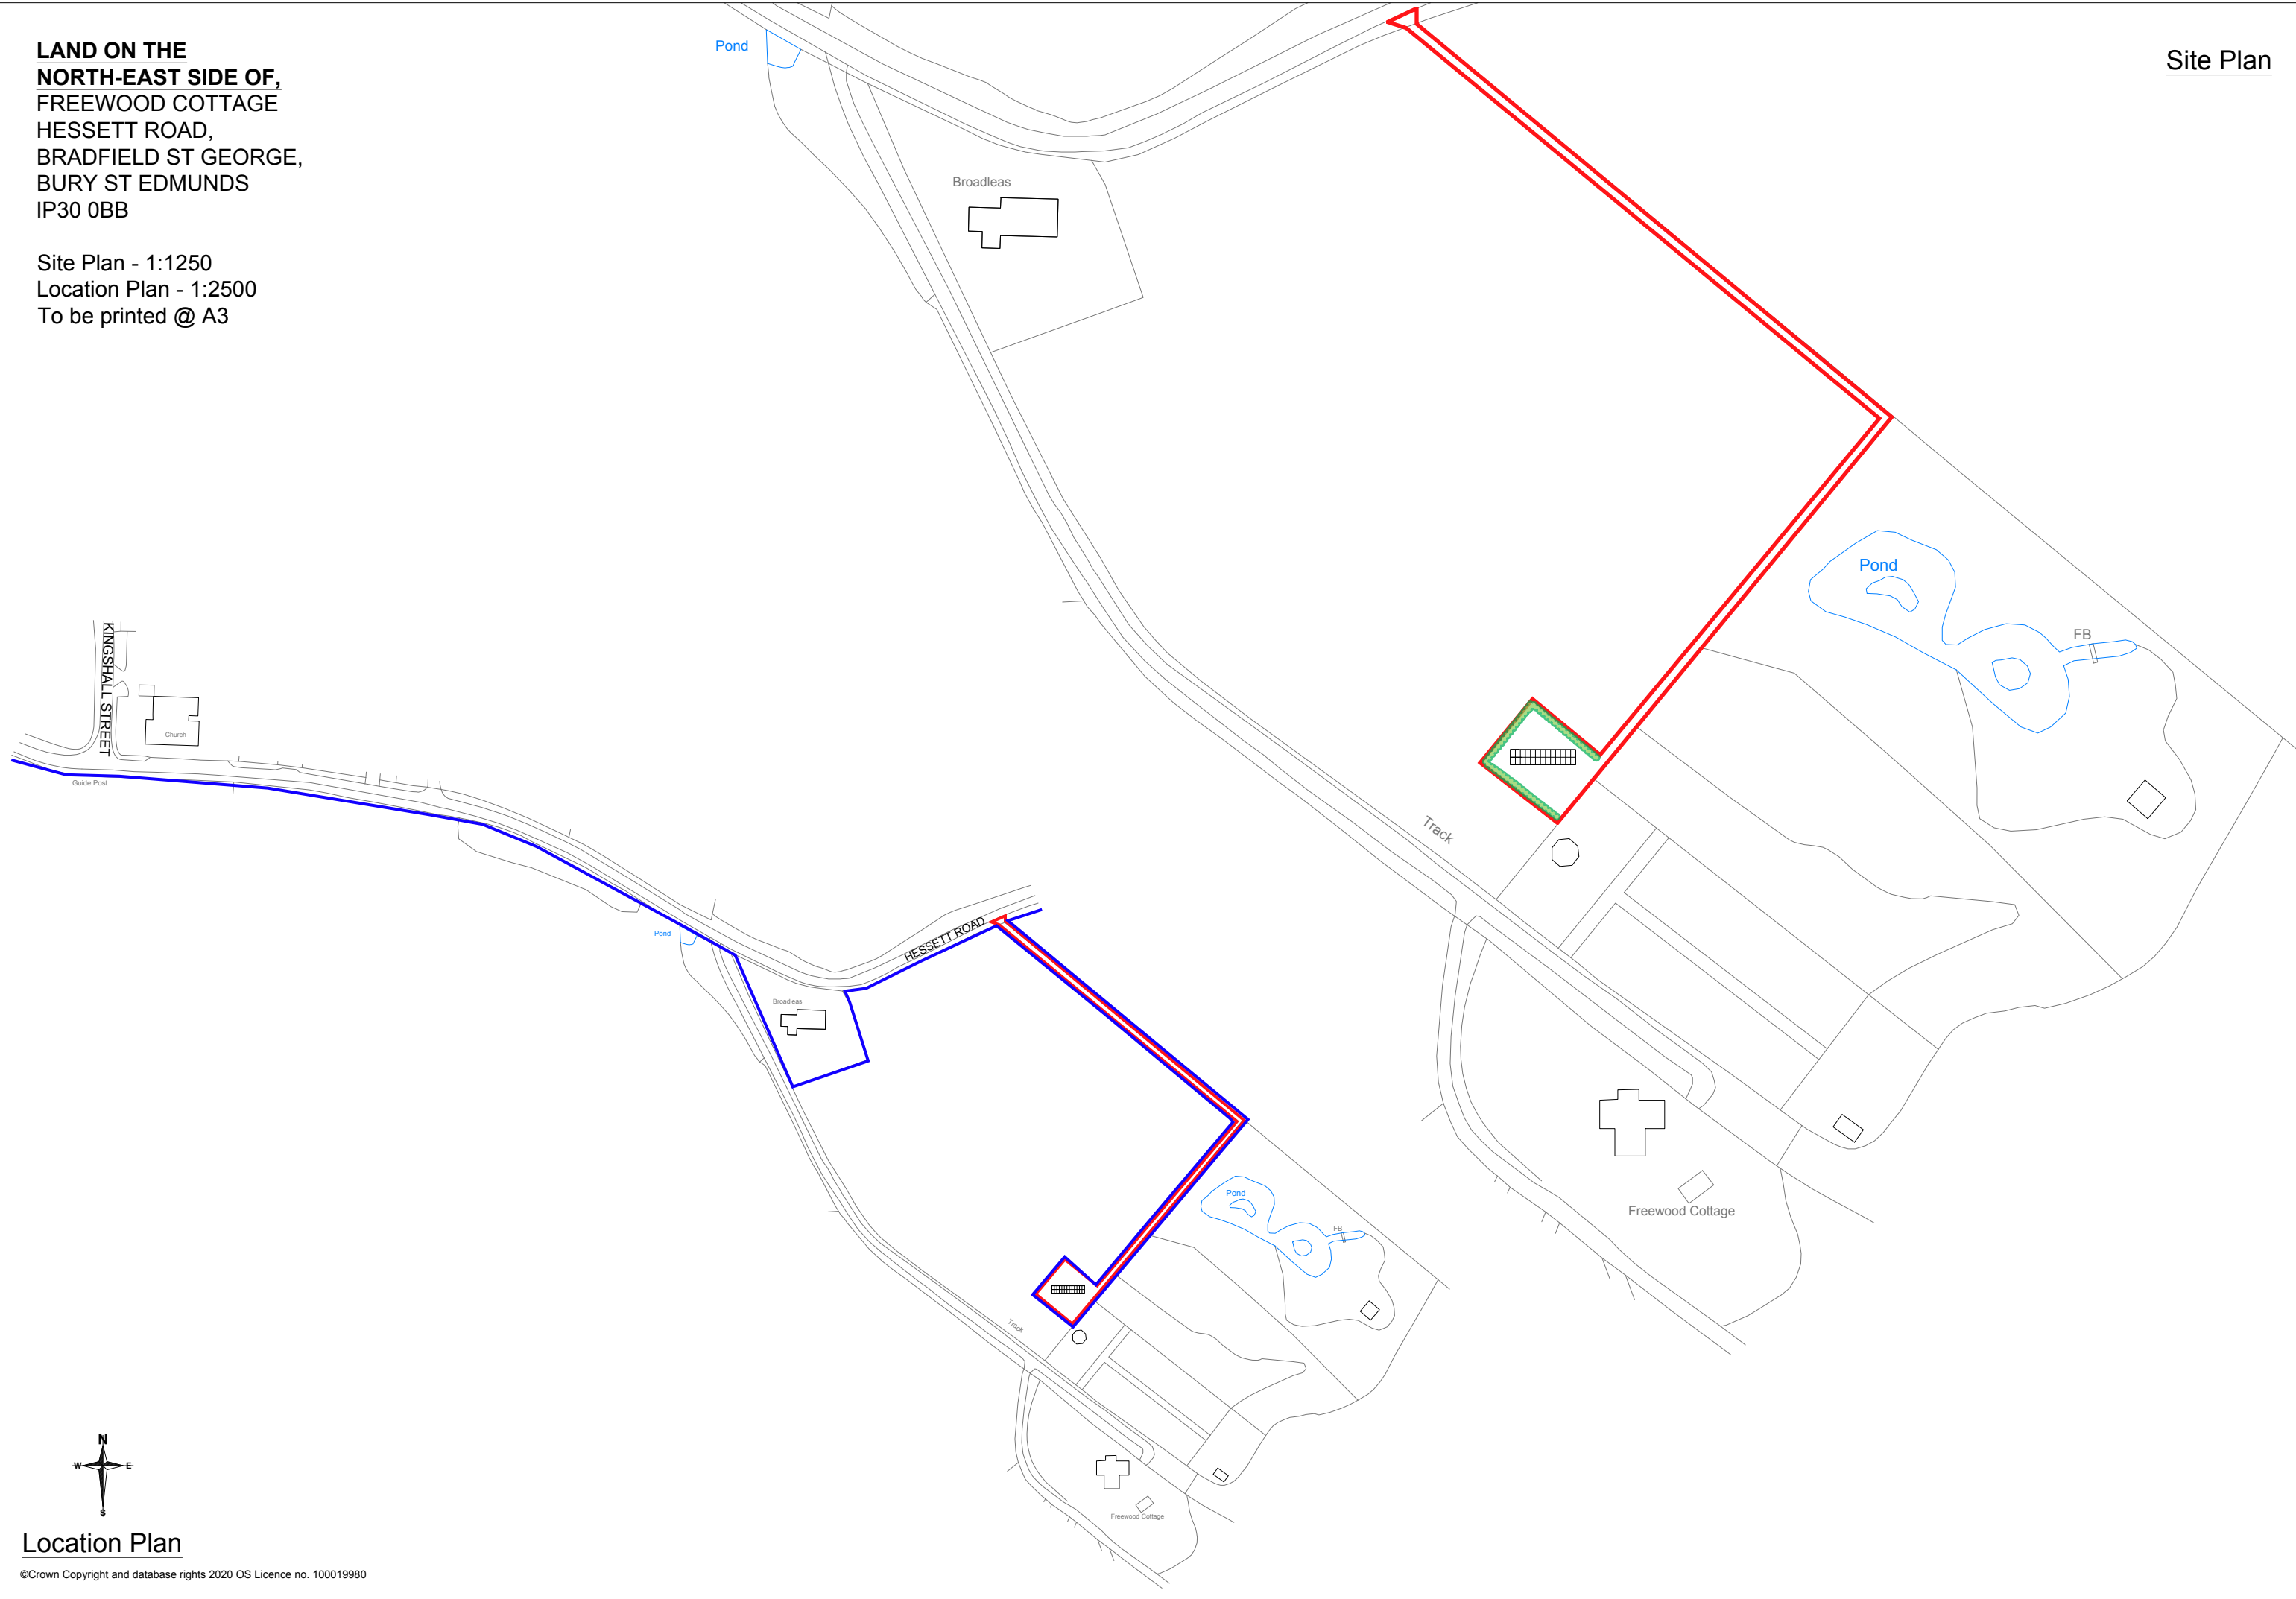

**LAND ON THE
NORTH-EAST SIDE OF,
FREEWOOD COTTAGE
HESSETT ROAD,
BRADFIELD ST GEORGE,
BURY ST EDMUNDS
IP30 0BB**

Site Plan - 1:1250
Location Plan - 1:2500
To be printed @ A3

Site Plan

Location Plan