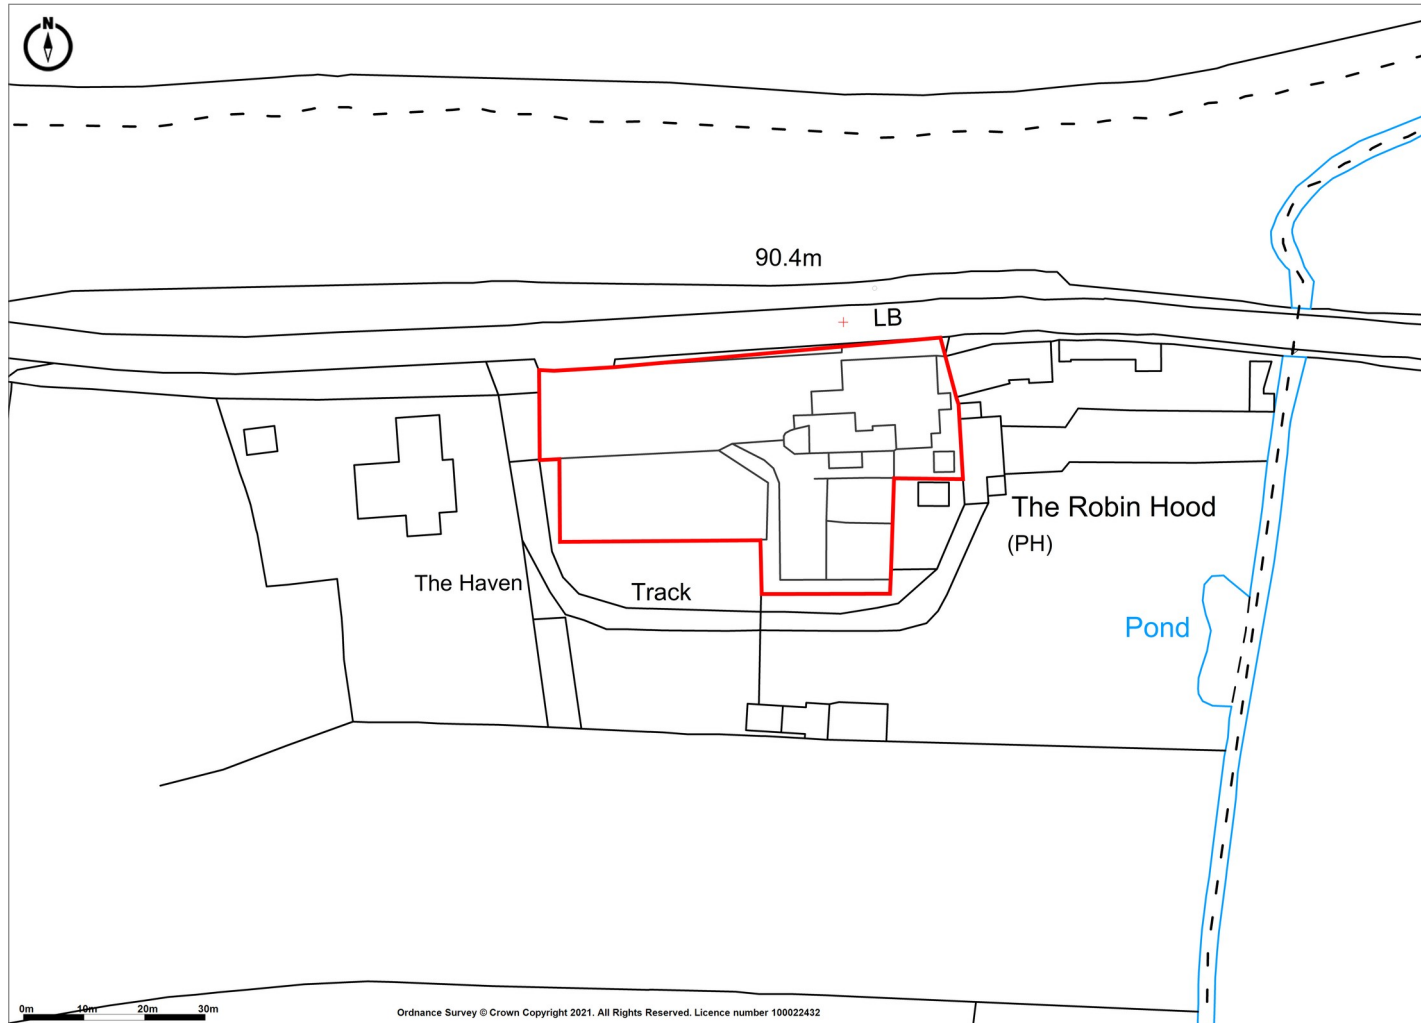

Robin Hood Pub
Site Plan

Promapv2
LANDMARK INFORMATION

Ordnance Survey Crown Copyright 2021. All rights reserved.
Licence number 100022432.
Plotted Scale - 1:1250. Paper Size – A4

KA39861
11.02.2021