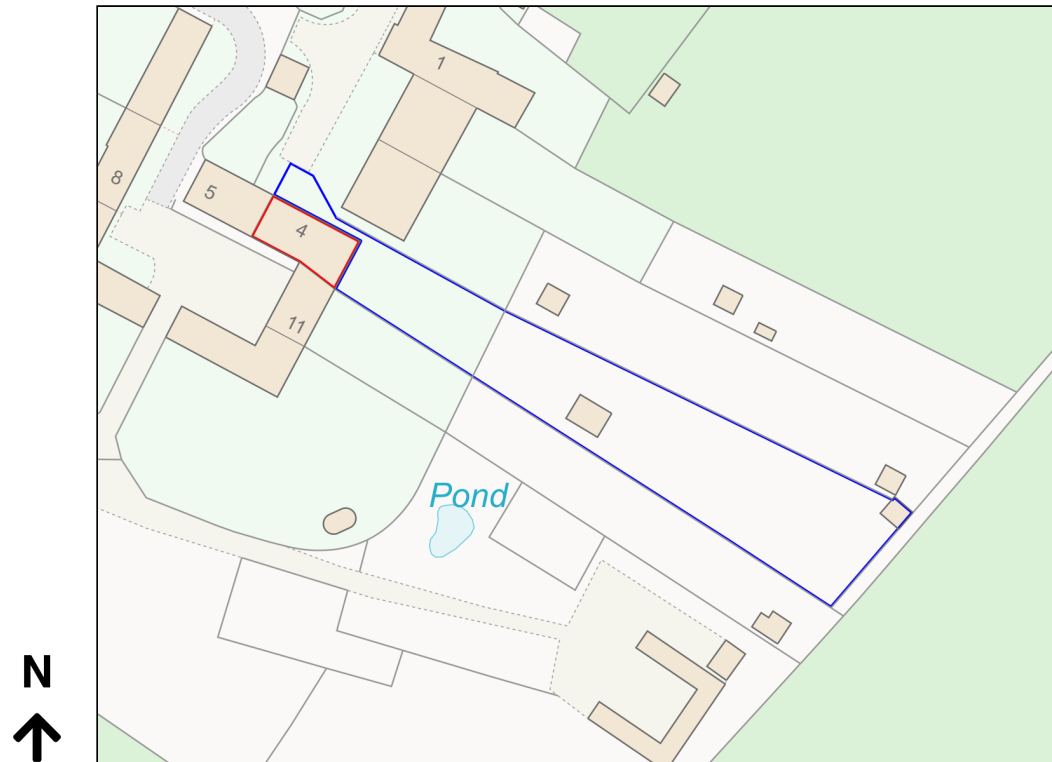

Location Plan

Site Address: Salt Cote, 4, Claydon Hill Farm Barns, Claydon Hill, Steeple Claydon, MK18 2EN

Date Produced: 10-Sep-2023

Scale: 1:1250 @A4

Planning Portal Reference: PP-12312379v1