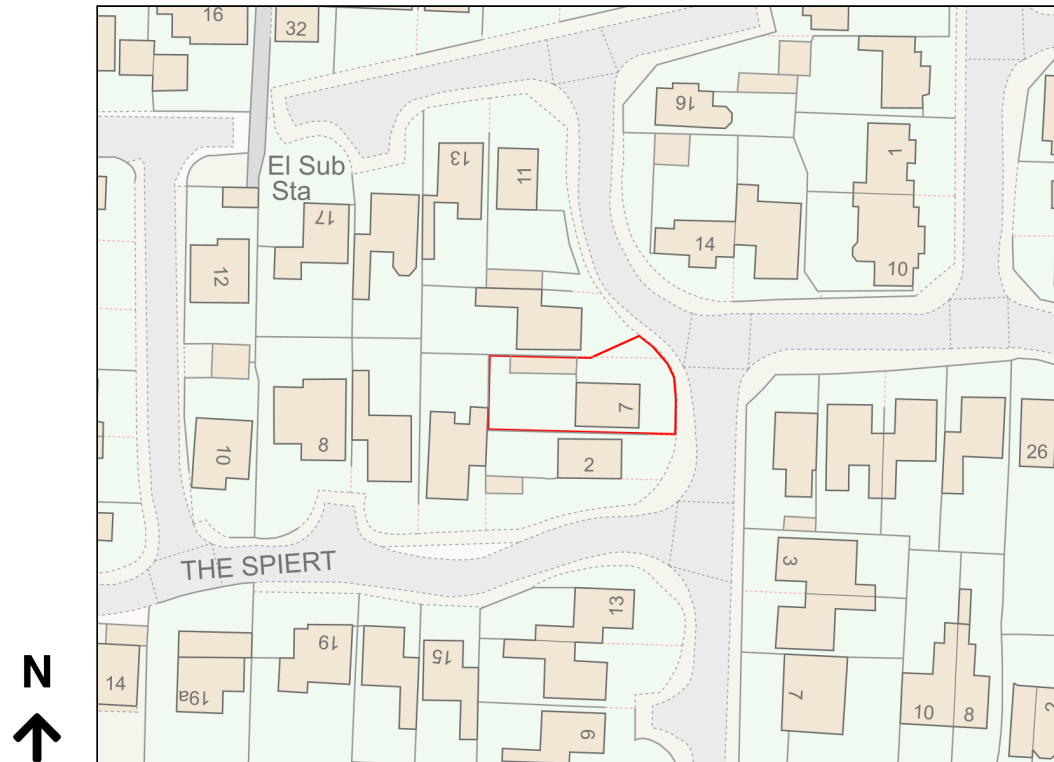

# Location Plan

Site Address: 7, Cromhamstone, Stone, HP17 8NH

Date Produced: 08-Sep-2023

Scale: 1:1250 @A4

Planning Portal Reference: PP-12443747v1