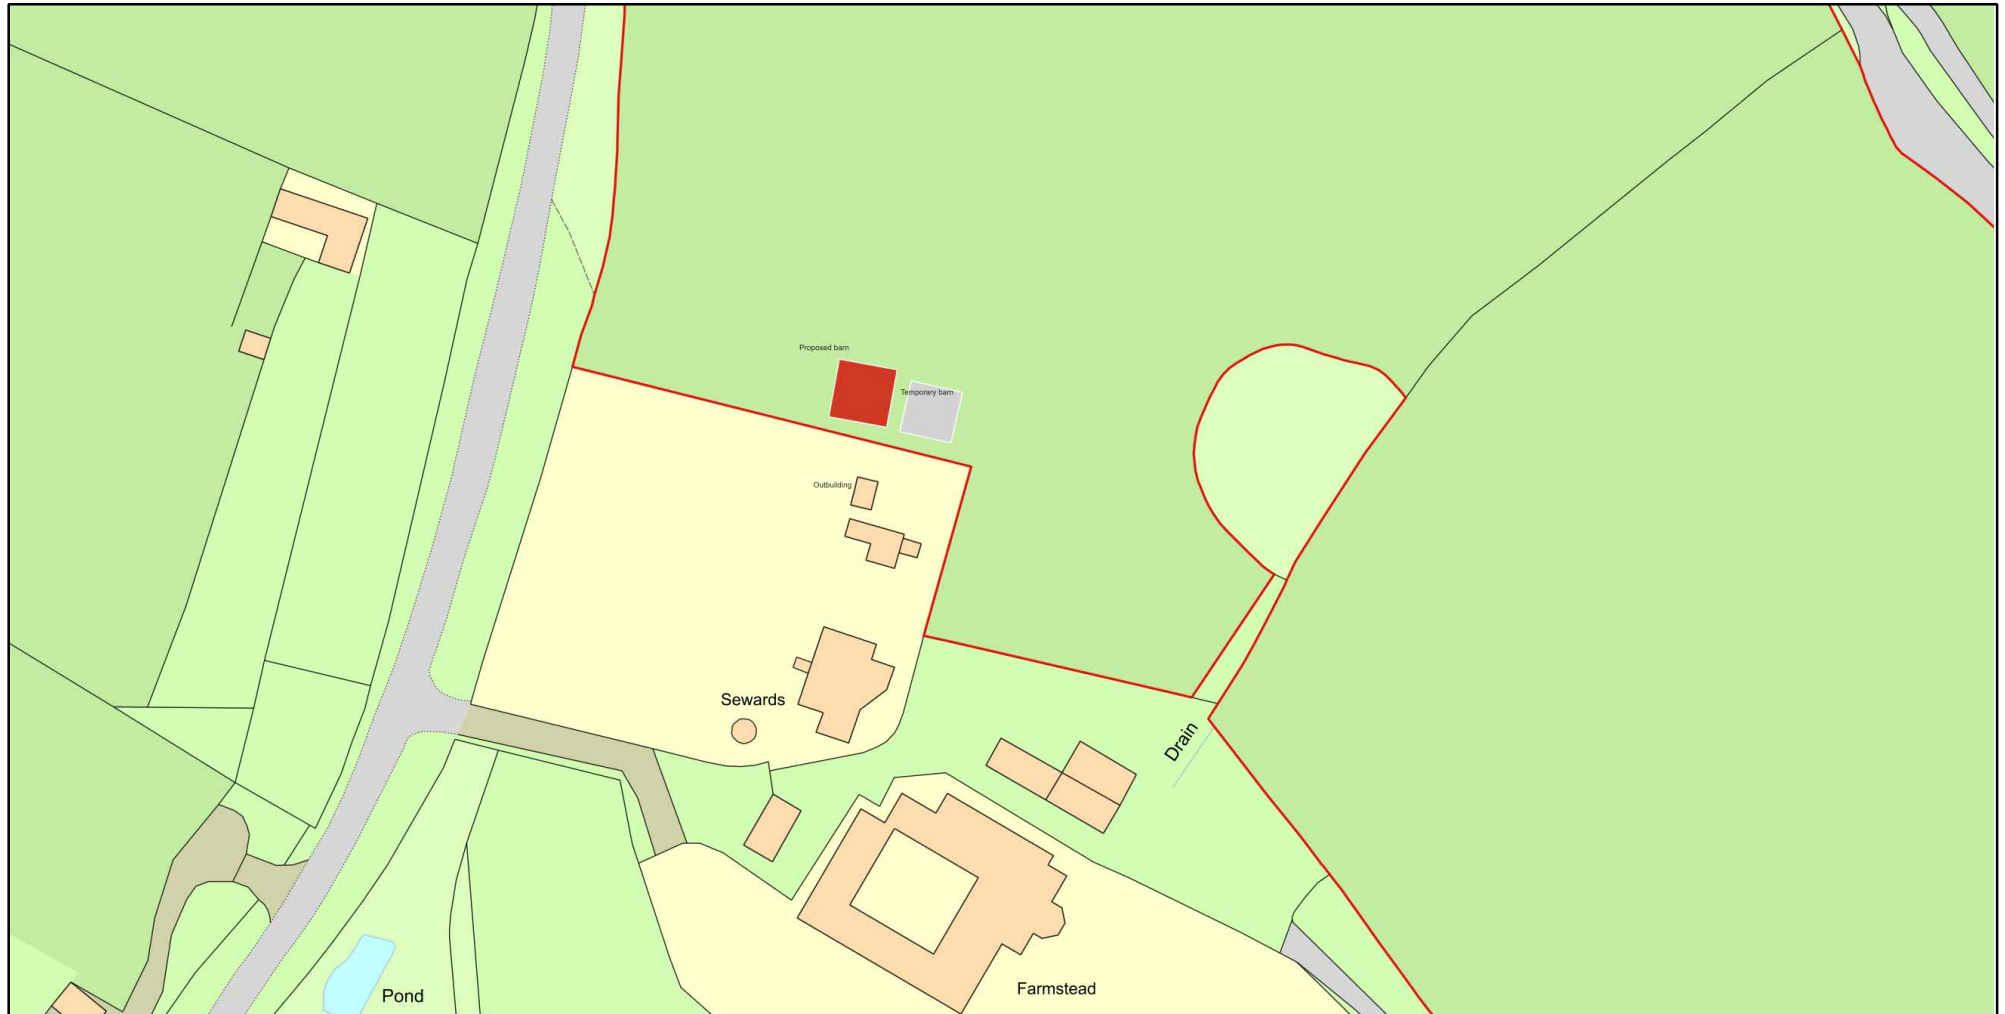

Sewards barn location

Plan Produced for: [Redacted]

Date Produced: 10 Sep 2023

Plan Reference Number: TQRQM23253213535428

Scale: 1:1250 @ A4