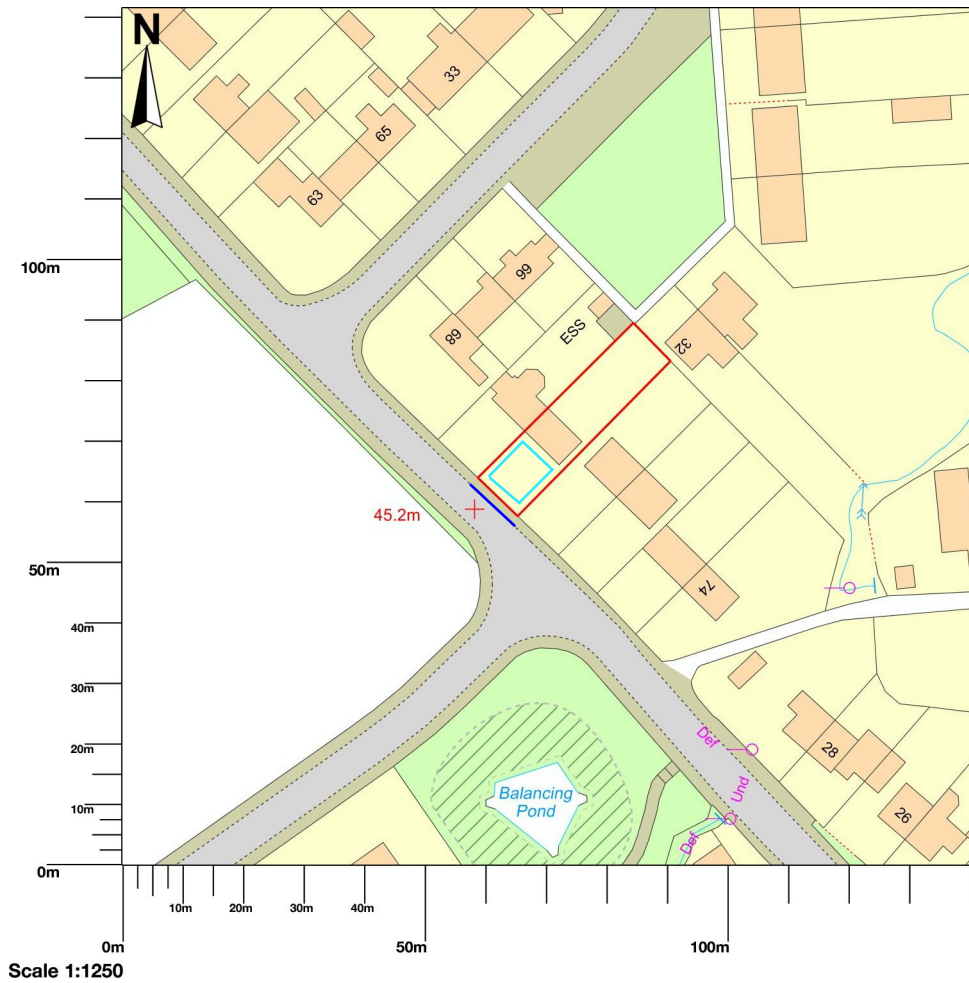

70 Brimley, Leonard Stanley, Stonehouse, GL10 3NA

- - Existing kerb & proposed dropped kerb
- Parking area