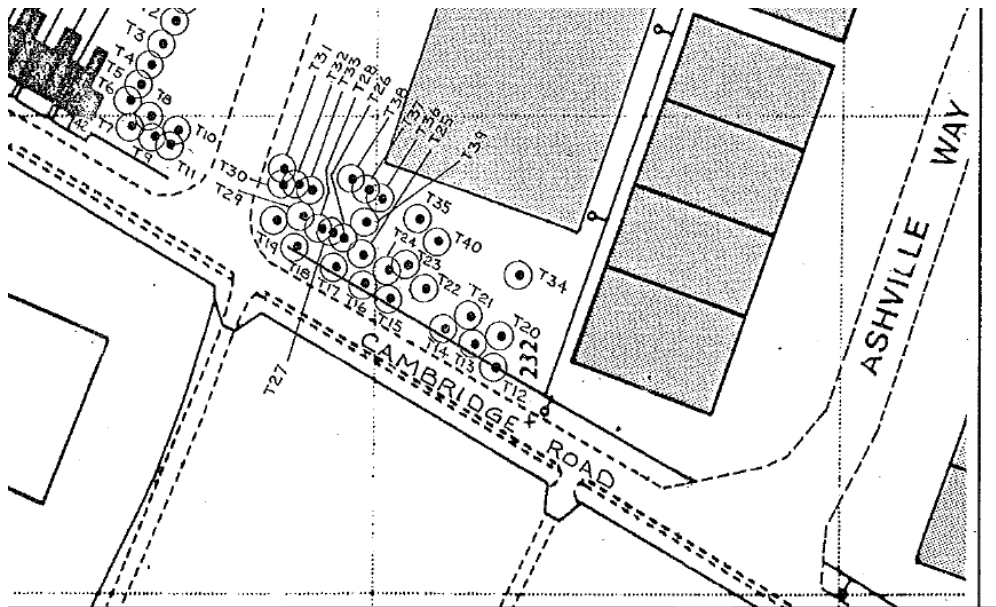

Application for Tree Work (Ref Elms Depot-9960) 23/0726/TPO:

Mr Lee Taylor
HW Coates, Ladywood House,
Ladywood Works, Leicester Road,
Lutterworth.
LE17 4HD

Elms Depot, Cambridge Road, Whetstone LE8 6LG – Site Plan for TPO Land adj. 42 Cambridge Road/Ashville Way Whetstone

Reason for application

Silver maple T11: To raise crown to 3m over pavement and 5m over entrance. To remove epicormic growth.

Silver maple T10: To prune minor branches away from BT line.

Evidence to verify application