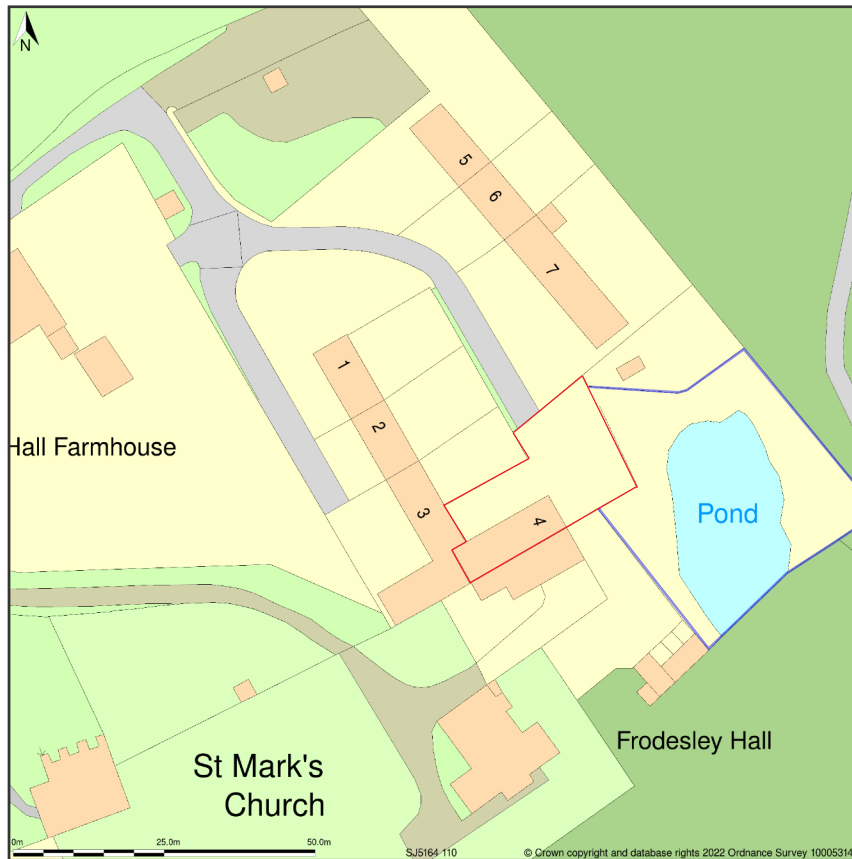

4, Frodesley Hall Farm Barns, Frodesley House Farm Junction To The Old Rectory, Frodesley, Shrewsbury, Shropshire, SY5 7GA

Location Plan shows area bounded by: 351571.78, 301036.89, 351713.2, 301178.31 (at a scale of 1:1250), OSGridRef: SJ5164 110. The representation of a road, track or path is no evidence of a right of way. The representation of features as lines is no evidence of a property boundary.

Produced on 28th Mar 2022 from the Ordnance Survey National Geographic Database and incorporating surveyed revision available at this date. Reproduction in whole or part is prohibited without the prior permission of Ordnance Survey. © Crown copyright 2022. Supplied by <https://www.buyaplan.co.uk> digital mapping a licensed Ordnance Survey partner (100053143). Unique plan reference: #00720109-89752C