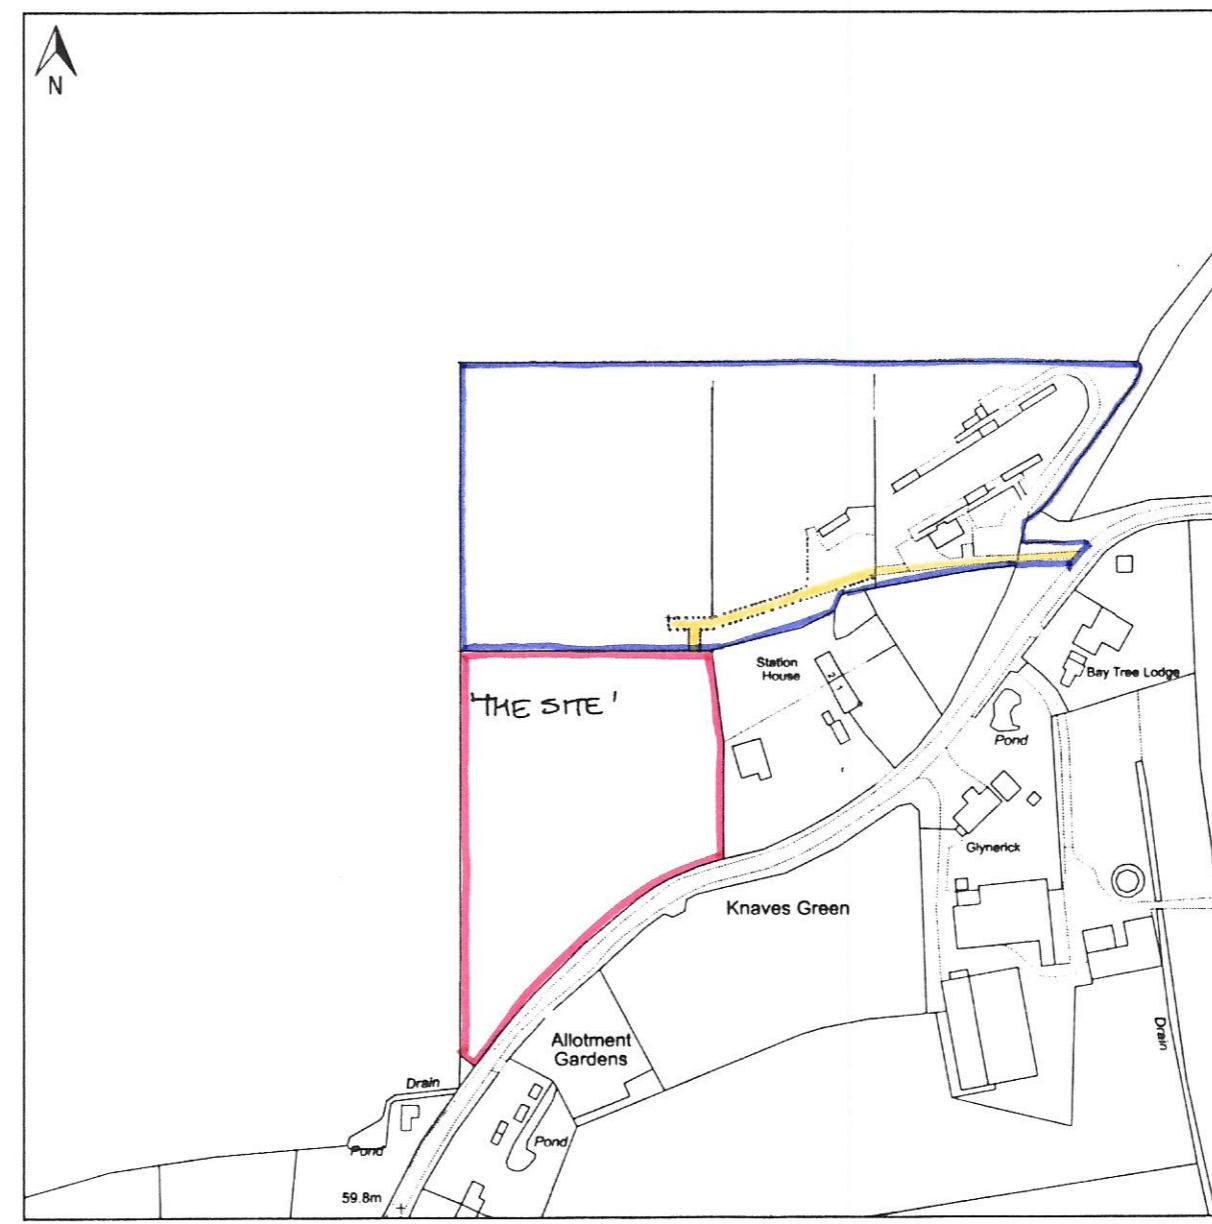

© Crown copyright and database rights, 2023. Ordnance Survey 0100031673 Created using Plans by Emapsite

Block Plan 1:1250

Paper Size: A3

© Crown copyright and database rights, 2023. Ordnance Survey 0100031673 Created using Plans by Emapsite

Scale: 1:2500

Paper Size: A4

© HUCKLESBY ARCHITECTS DO NOT SCALE FROM DRAWINGS. USE FIGURED DIMENSIONS ONLY. REPORT ANY DISCREPANCIES IMMEDIATELY TO ARCHITECTS	
Land South West of Brockford Campsite Brockford Street Brockford Suffolk IP14 5NN DI Alston Ltd	NEW DOG PARK
	PROPOSED
	LOCATION & BLOCK PLANS
HUCKLESBY ARCHITECTS Old Hall Farm, Main Road, Hemingstone, Suffolk IP6 9RJ Tel: 01449 760660 Email: hucklesby.arch@btconnect.com	Scale: 1:1250/1:2500 Date: 05.09.23 Job No: E0877 Drg No: 01