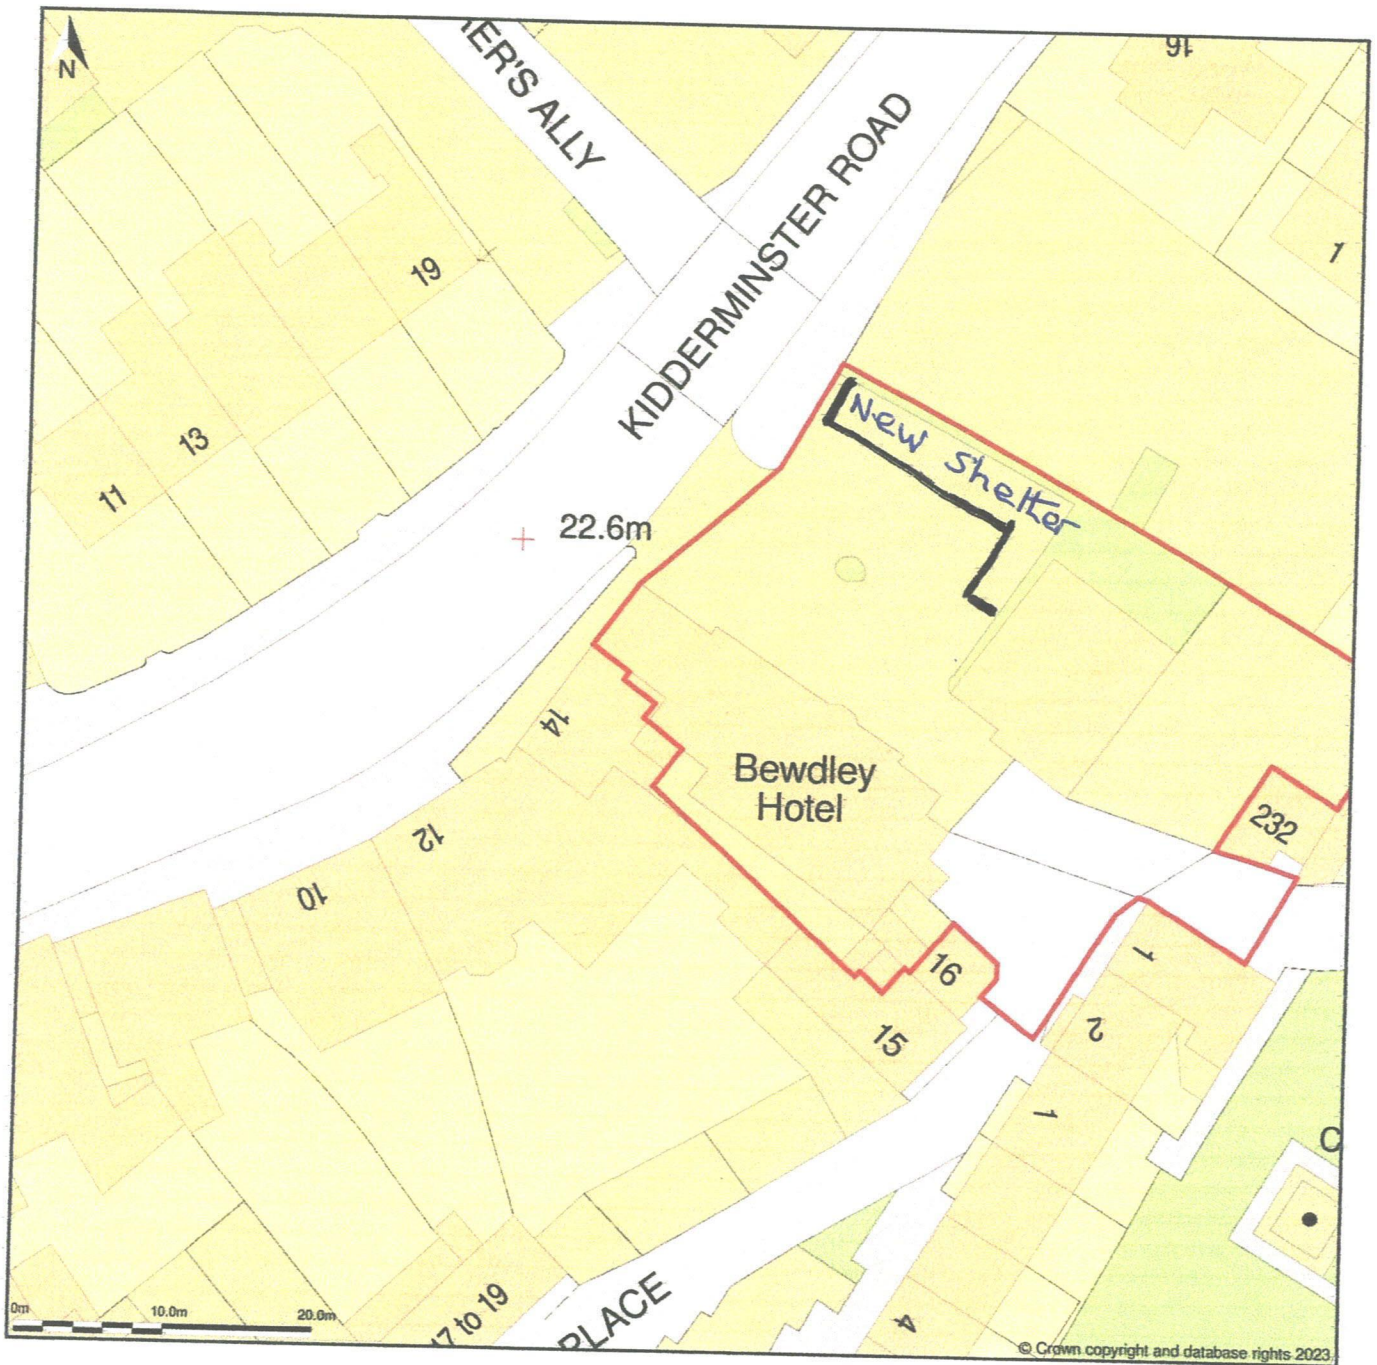

The Bewdley Inn, Kidderminster Road, Bewdley, Worcestershire, DY12 1AG

Site Plan (also called a Block Plan) shows area bounded by: 378866.25, 275380.97 378956.25, 275470.97 (at a scale of 1:500), OSGridRef: SO78917542. The representation of a road, track or path is no evidence of a right of way. The representation of features as lines is no evidence of a property boundary.

Produced on 27th Jul 2023 from the Ordnance Survey National Geographic Database and incorporating surveyed revision available at this date. Reproduction in whole or part is prohibited without the prior permission of Ordnance Survey. © Crown copyright 2023. Supplied by [www.buyaplan.co.uk](http://www.buyaplan.co.uk) a licensed Ordnance Survey partner (100053143). Unique plan reference: #00837072-F6EBD0.