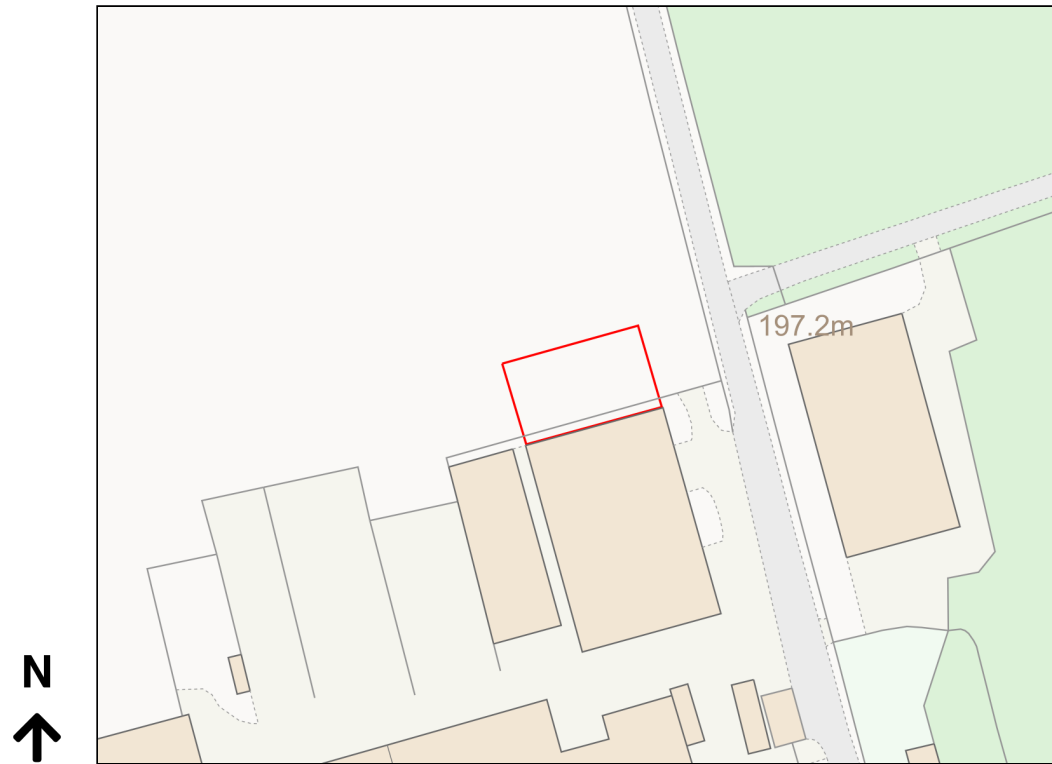

Location Plan

Site Address: Mickley Moor Farm, Edgewell House Road, Prudhoe, NE42 5PD

Date Produced: 11-Sep-2023

Scale: 1:1250 @A4

Planning Portal Reference: PP-12398400v1