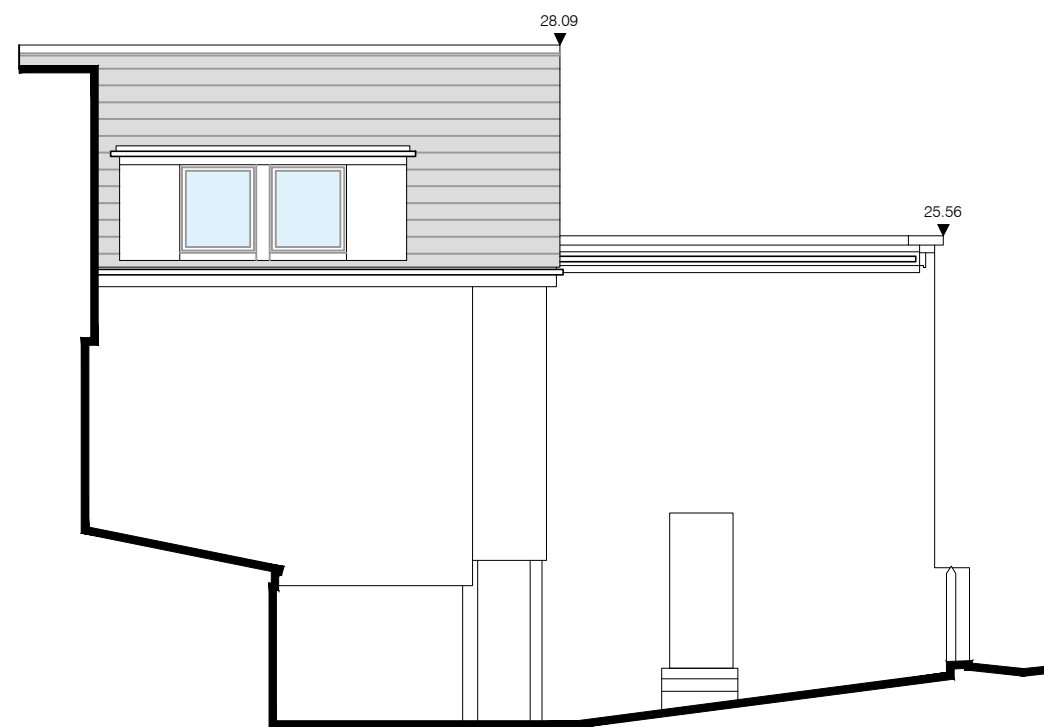

North East Elevation (front)

North West Elevation

TITLE:
Alterations to:
3 Cranfield
Polzeath
Cornwall

DRAWING:
Existing Elevations

DATE: 12.09.22	SCALE: 1:100 at A3
DRAWN BY: RB	

DRAWING NUMBER:
3CP-003

No dimensions to be scaled from this drawing. All sizes and dimensions to be verified on site. All dimensions on this drawing are in millimetres unless otherwise stated.