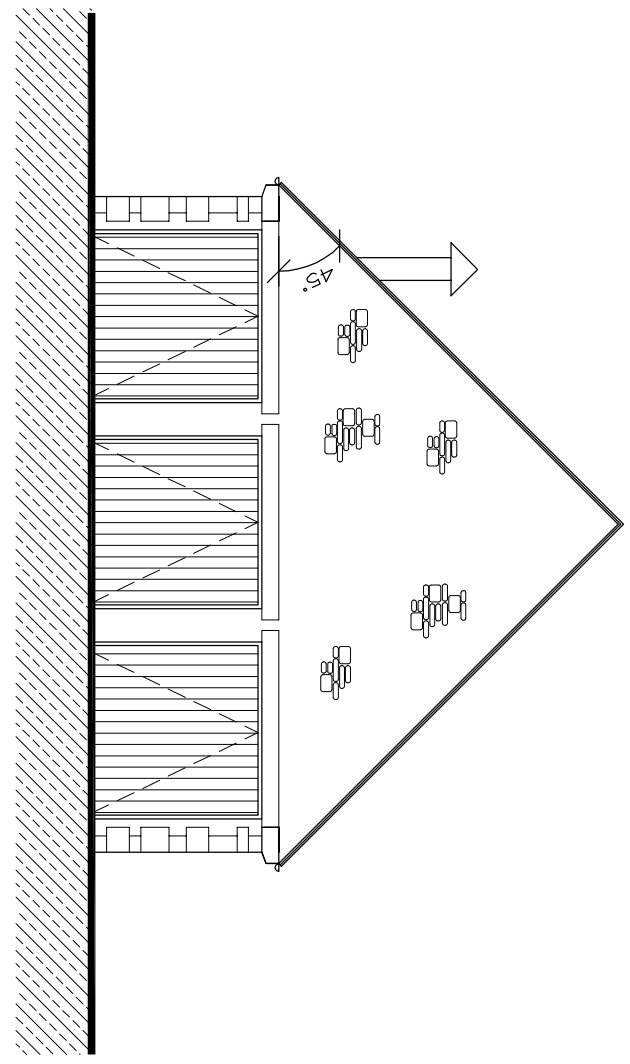

Do not scale from this drawing
 The Contractor is to check all
 dimensions on site and report discrepancies
 This drawing is copyright

South Elevation

North Elevation

East Elevation

Plan Layout

West Elevation

CLIENT/PROJECT
'The Cedars'
 Tixover Grange
 Tixover, Near Ketton
 Rutland. PE9 3QN.

DRAWING TITLE
Garage Block
 Plans and Elevations

SCALE DATE DRAWN BY
 1:100@A3 07/11

DRAWING No
 TG-07