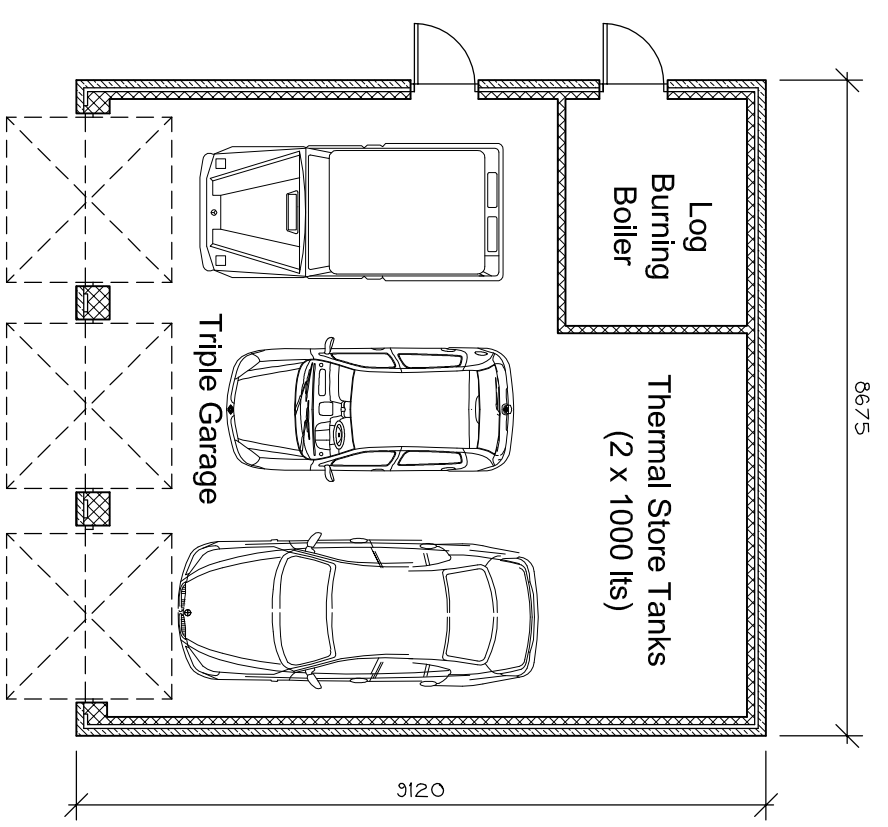

Do not scale from this drawing
 The Contractor is to check all
 dimensions on site and report discrepancies
 This drawing is copyright

South Elevation

North Elevation

East Elevation

Plan Layout

West Elevation

CLIENT/PROJECT
'The Cedars'
 Tixover Grange
 Tixover, Near Ketton
 Rutland. PE9 3QN.

DRAWING TITLE
Garage Block
 Plans and Elevations

SCALE DATE DRAWN BY
 1:100@A3 07/11

DRAWING No
 TG-07