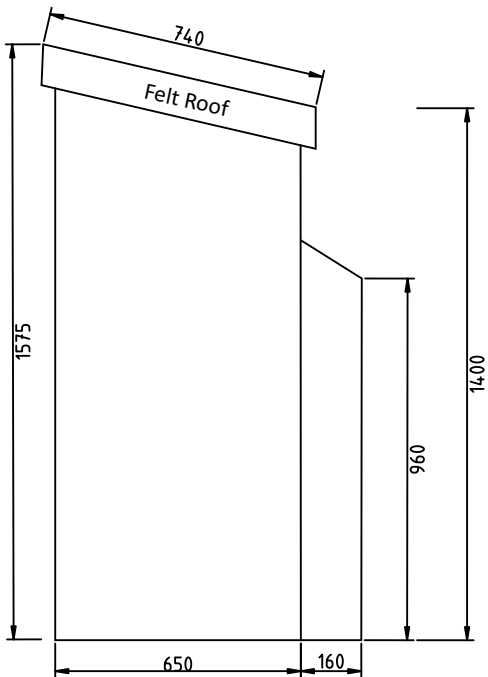

Left Elevation

Front Elevation

Right Elevation

Rear Elevation

1:20 scale

Project : Rudston Village Store
 Drawing : Shed 3
 Scale : 1:20
 Revision : 1
 Date : 14/09/23