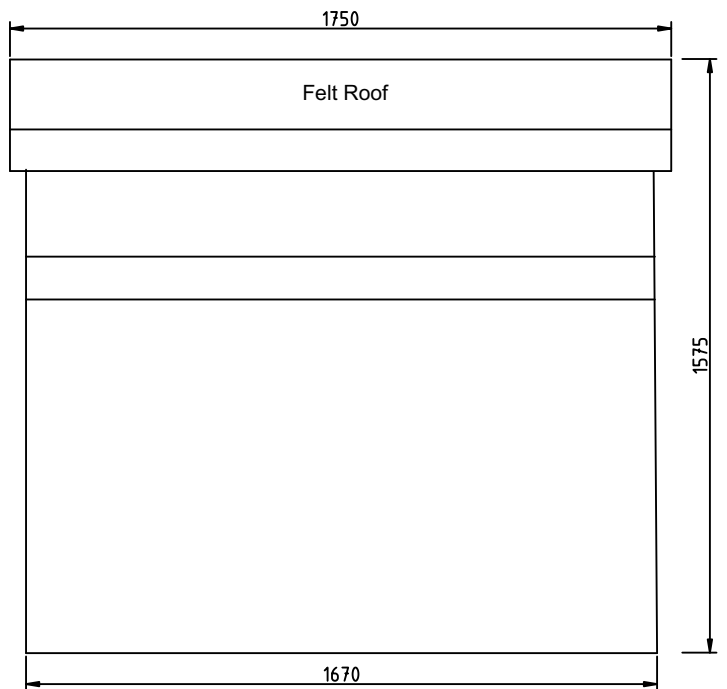

Left Elevation

Front Elevation

Right Elevation

Rear Elevation

1:20 scale

Project : Rudston Village Store
 Drawing : Shed 3
 Scale : 1:20
 Revision : 1
 Date : 14/09/23