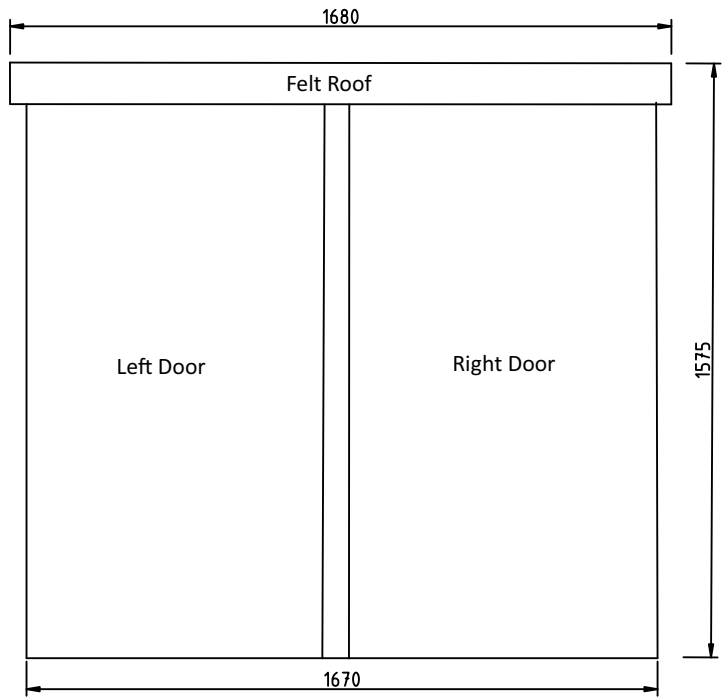

Left Elevation

Front Elevation

Right Elevation

Rear Elevation

1:20 scale

Project : Rudston Village Store
 Drawing : Shed 3
 Scale : 1:20
 Revision : 1
 Date : 14/09/23