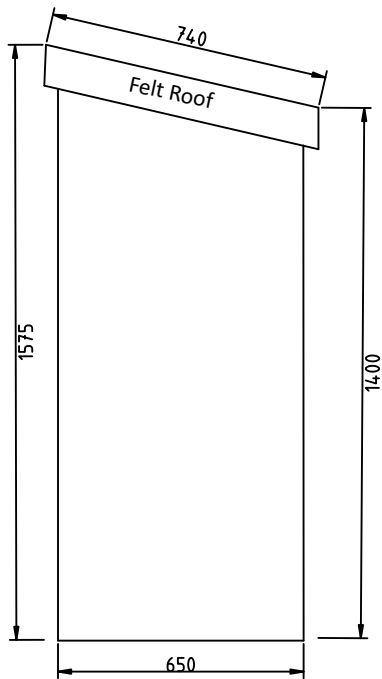

Left Elevation

Front Elevation

Right Elevation

Rear Elevation

1:20 scale

Project : Rudston Village Store  
 Drawing : Shed 2  
 Scale : 1:20  
 Revision : 1  
 Date : 14/09/23