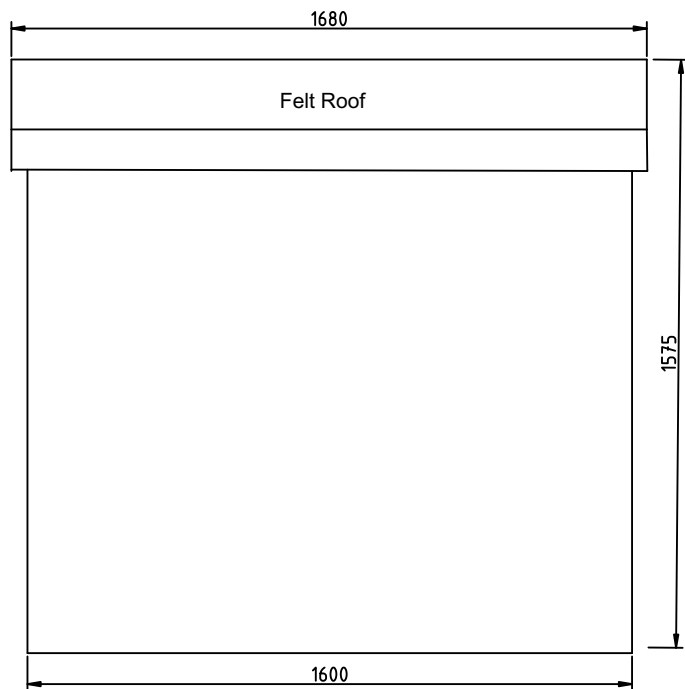

Left Elevation

Front Elevation

Right Elevation

Rear Elevation

1:20 scale

Project : Rudston Village Store  
 Drawing : Shed 2  
 Scale : 1:20  
 Revision : 1  
 Date : 14/09/23