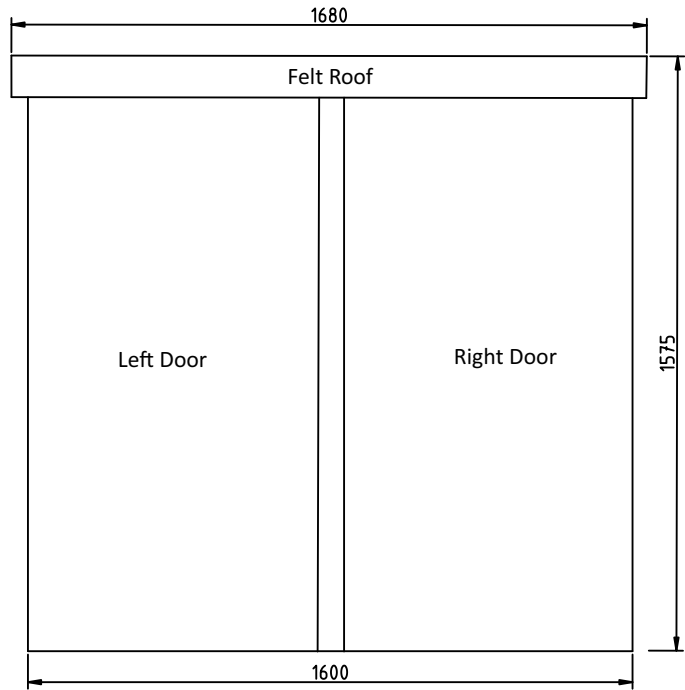

Left Elevation

Front Elevation

Right Elevation

Rear Elevation

1:20 scale

Project : Rudston Village Store  
 Drawing : Shed 2  
 Scale : 1:20  
 Revision : 1  
 Date : 14/09/23