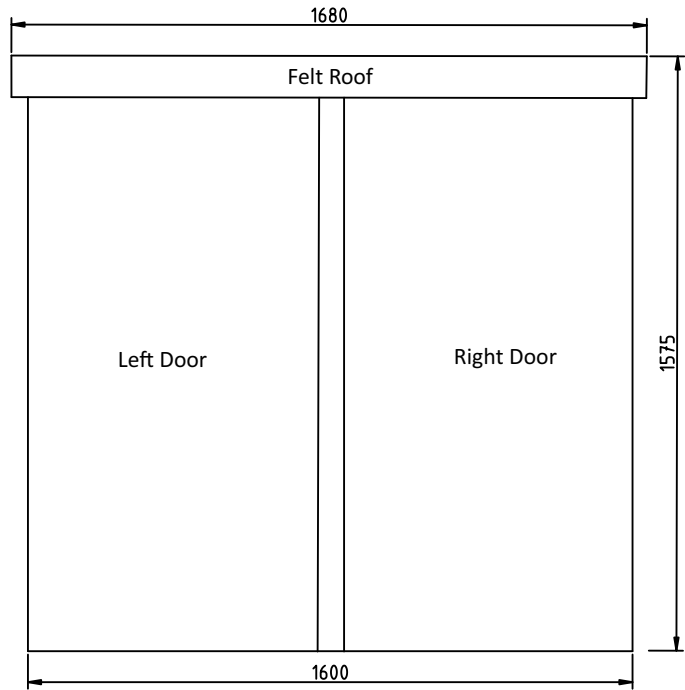

Left Elevation

Front Elevation

Right Elevation

Rear Elevation

1:20 scale

Project : Rudston Village Store

Drawing : Shed 1

Scale : 1:20