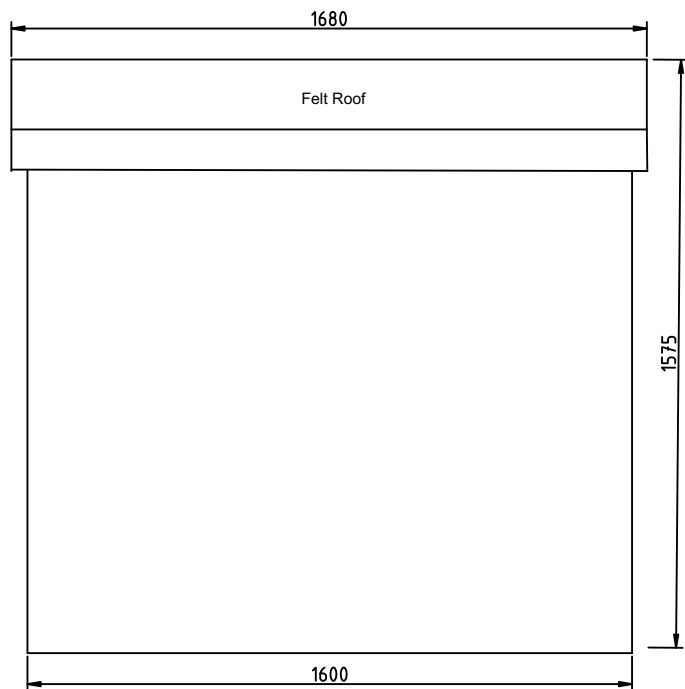

Left Elevation

Front Elevation

Right Elevation

Rear Elevation

1:20 scale

Project : Rudston Village Store

Drawing : Shed 1

Scale : 1:20