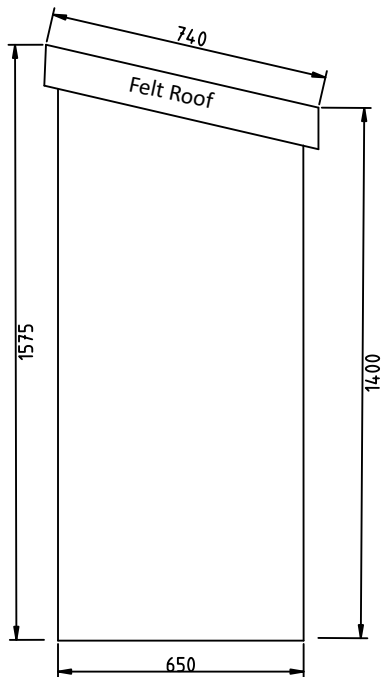

Left Elevation

Front Elevation

Right Elevation

Rear Elevation

1:20 scale

Project : Rudston Village Store

Drawing : Shed 1

Scale : 1:20