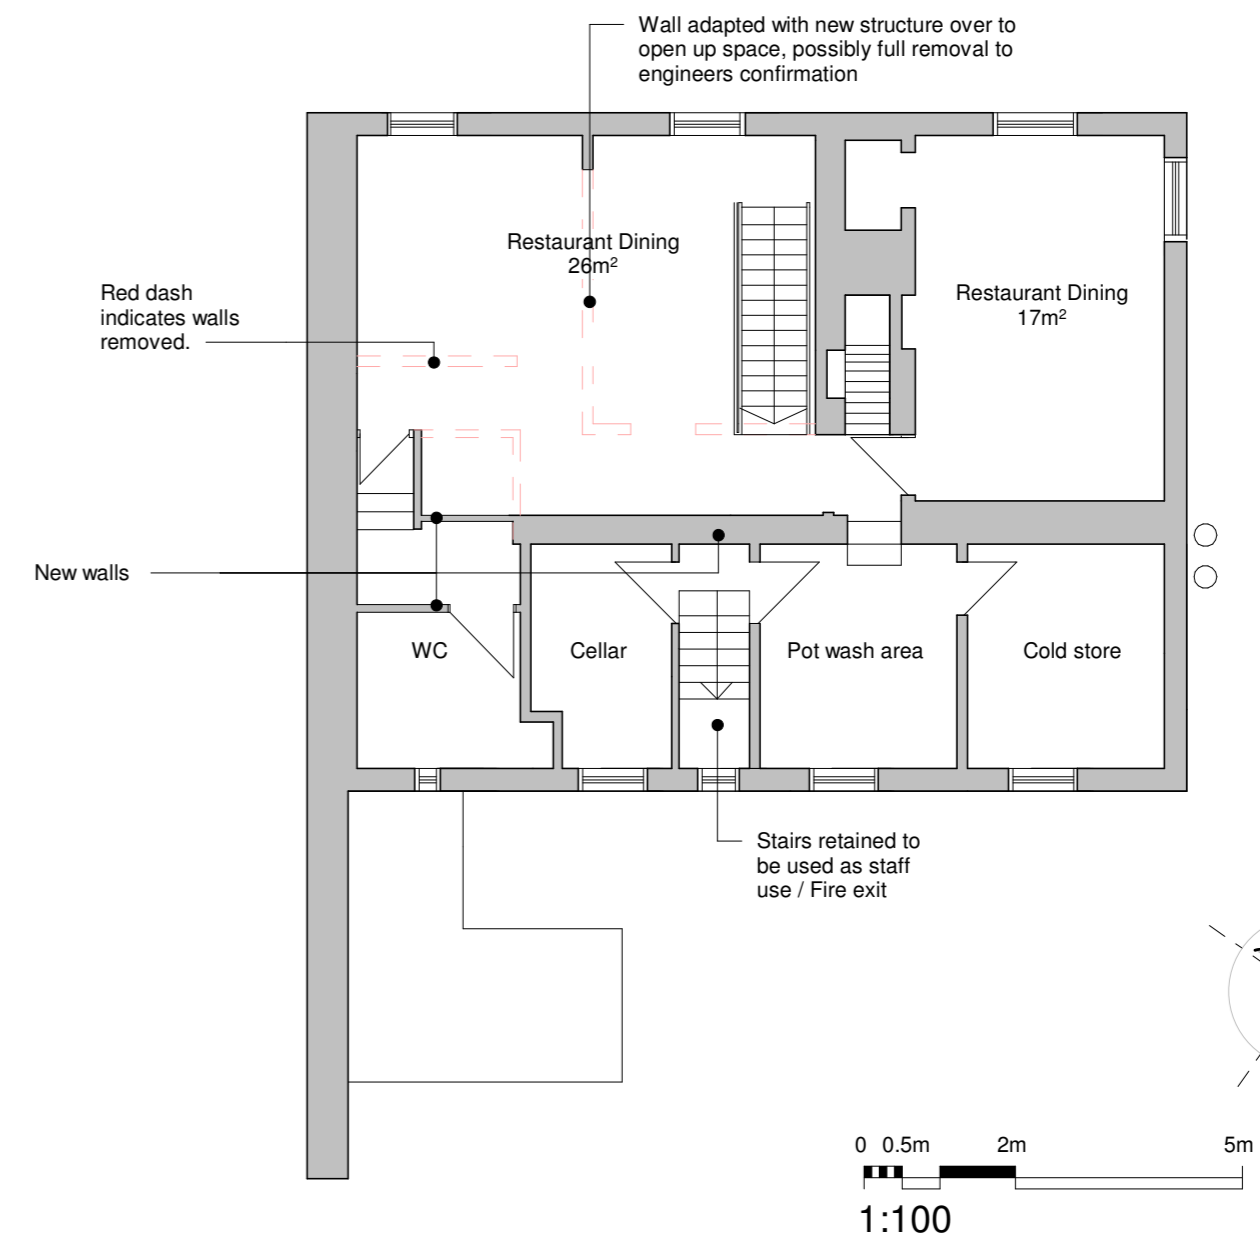

As Proposed First Floor Plan - @ 1:100