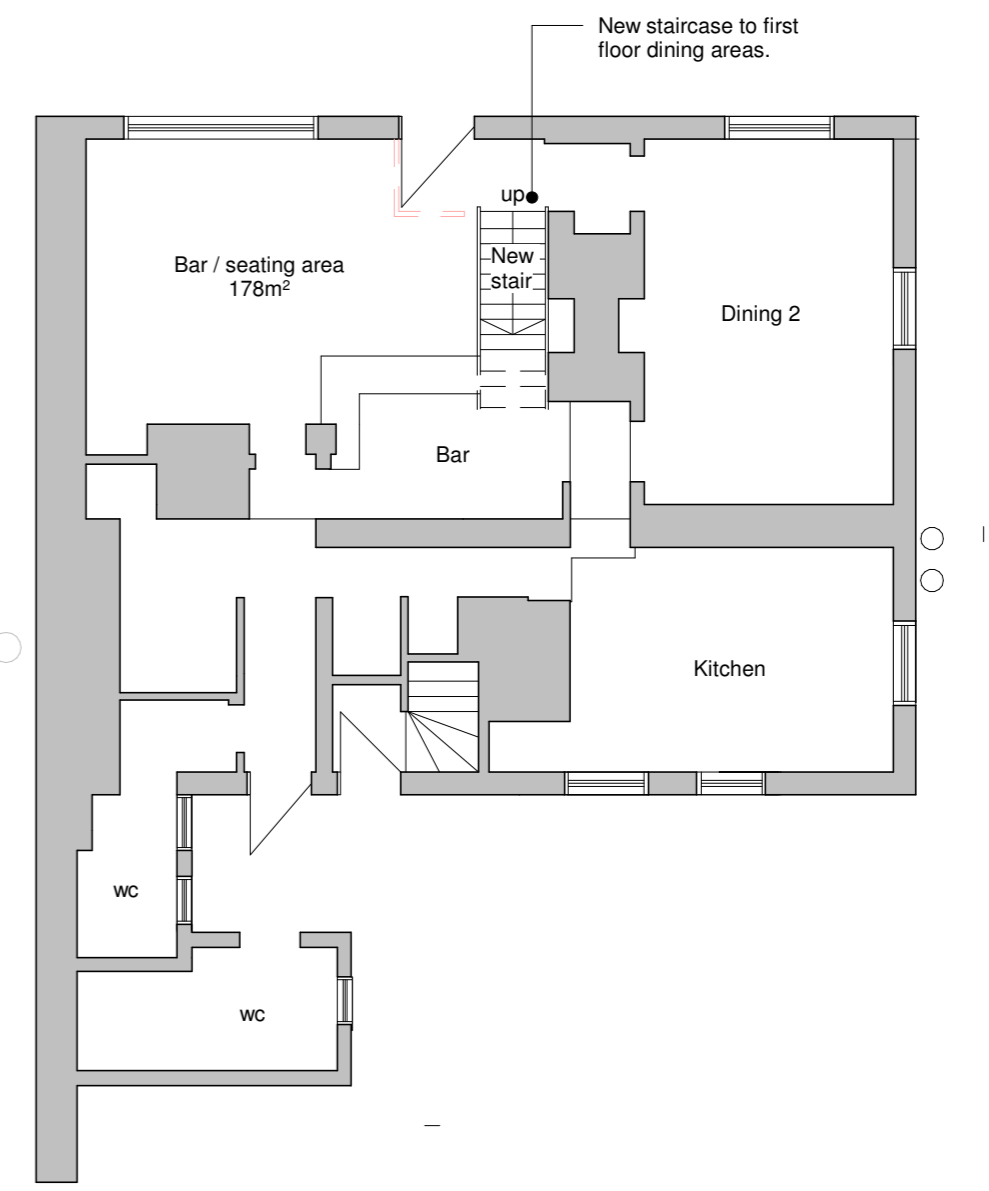

As Proposed Ground Floor Plan - @ 1:100

CLIENT	Mr Qyafi
PROJECT	Luna Restaurant, 34, Bridgegate, Howden, DN14 7AB
TITLE	Existing & Proposed Plans
STATUS	Planning
DATE	13.06.23
SCALE (@ A3)	As indicated
DRAWN BY	WVT
CHECKED BY	WVT
DRAWING NUMBER	566_(00)_002
REV