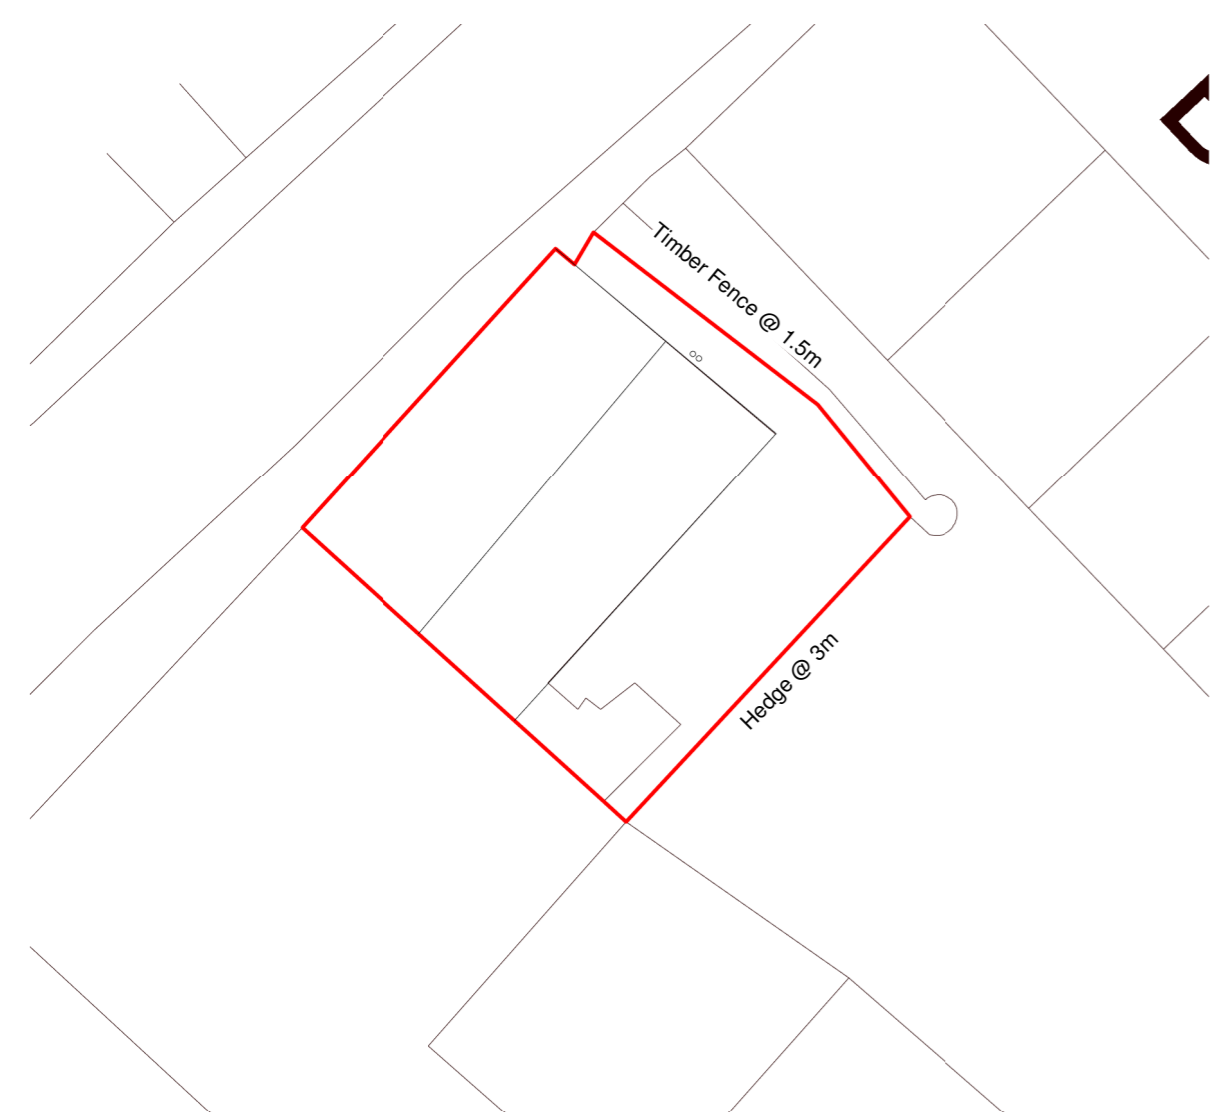

Site Location Plan
1 : 1250

1:1250

Site Block Plan - Existing / Proposed
1 : 200

1:200