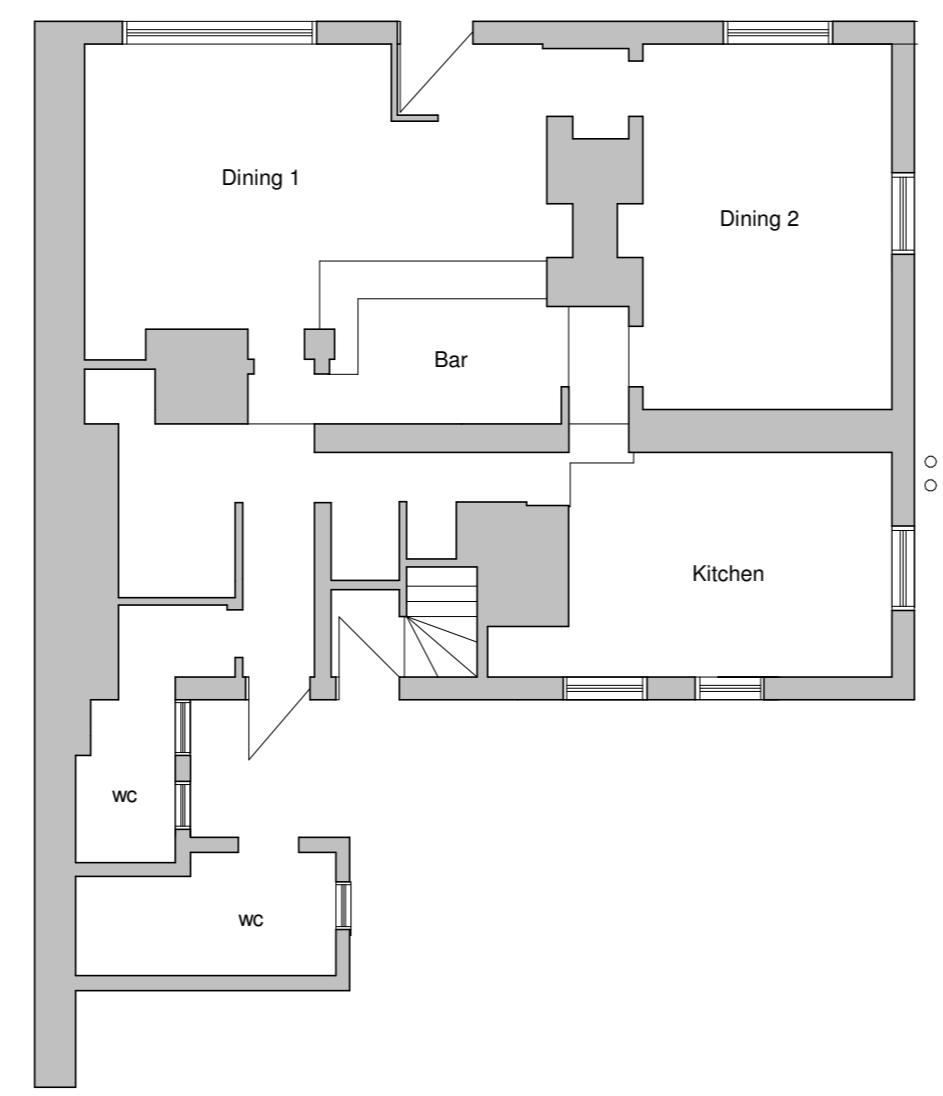

As Existing Ground Floor Plan - @ 1:100

NOTE: No changes to external features or boundary conditions.