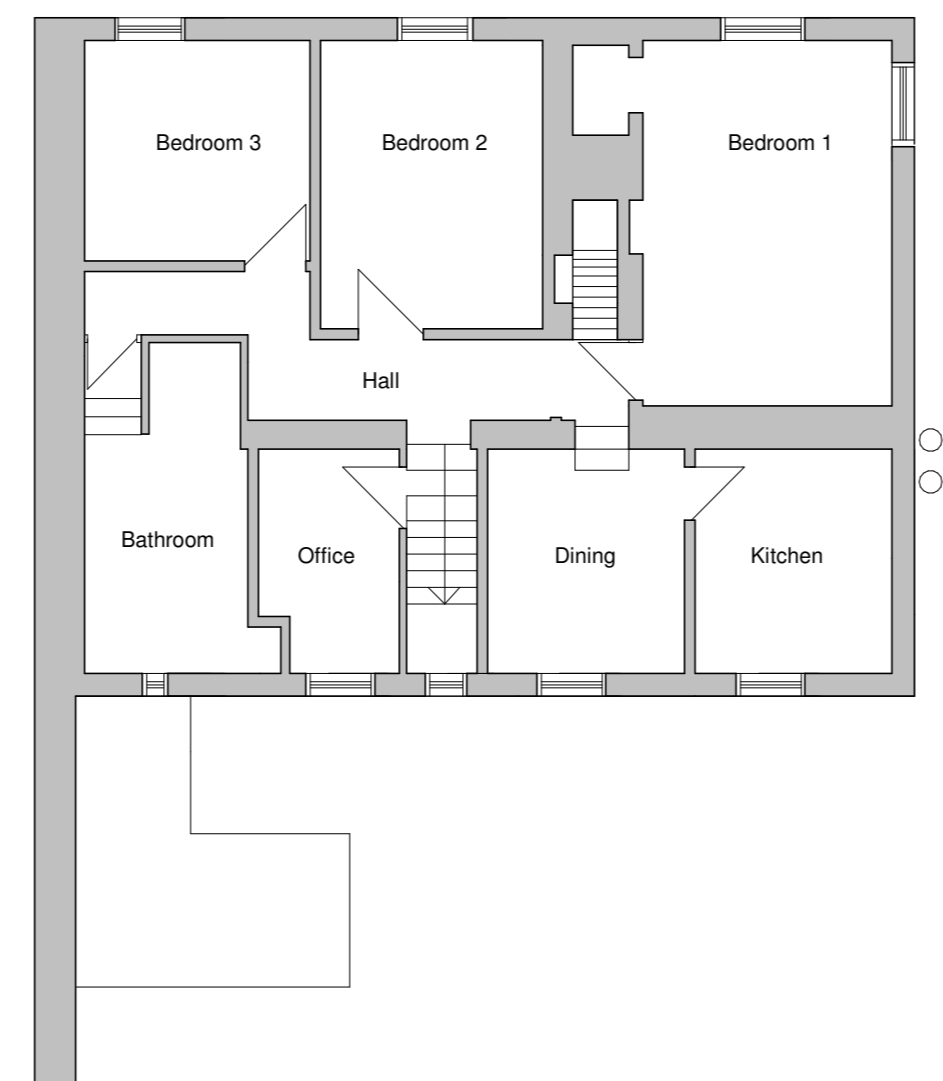

As Existing First Floor Plan - @ 1:100