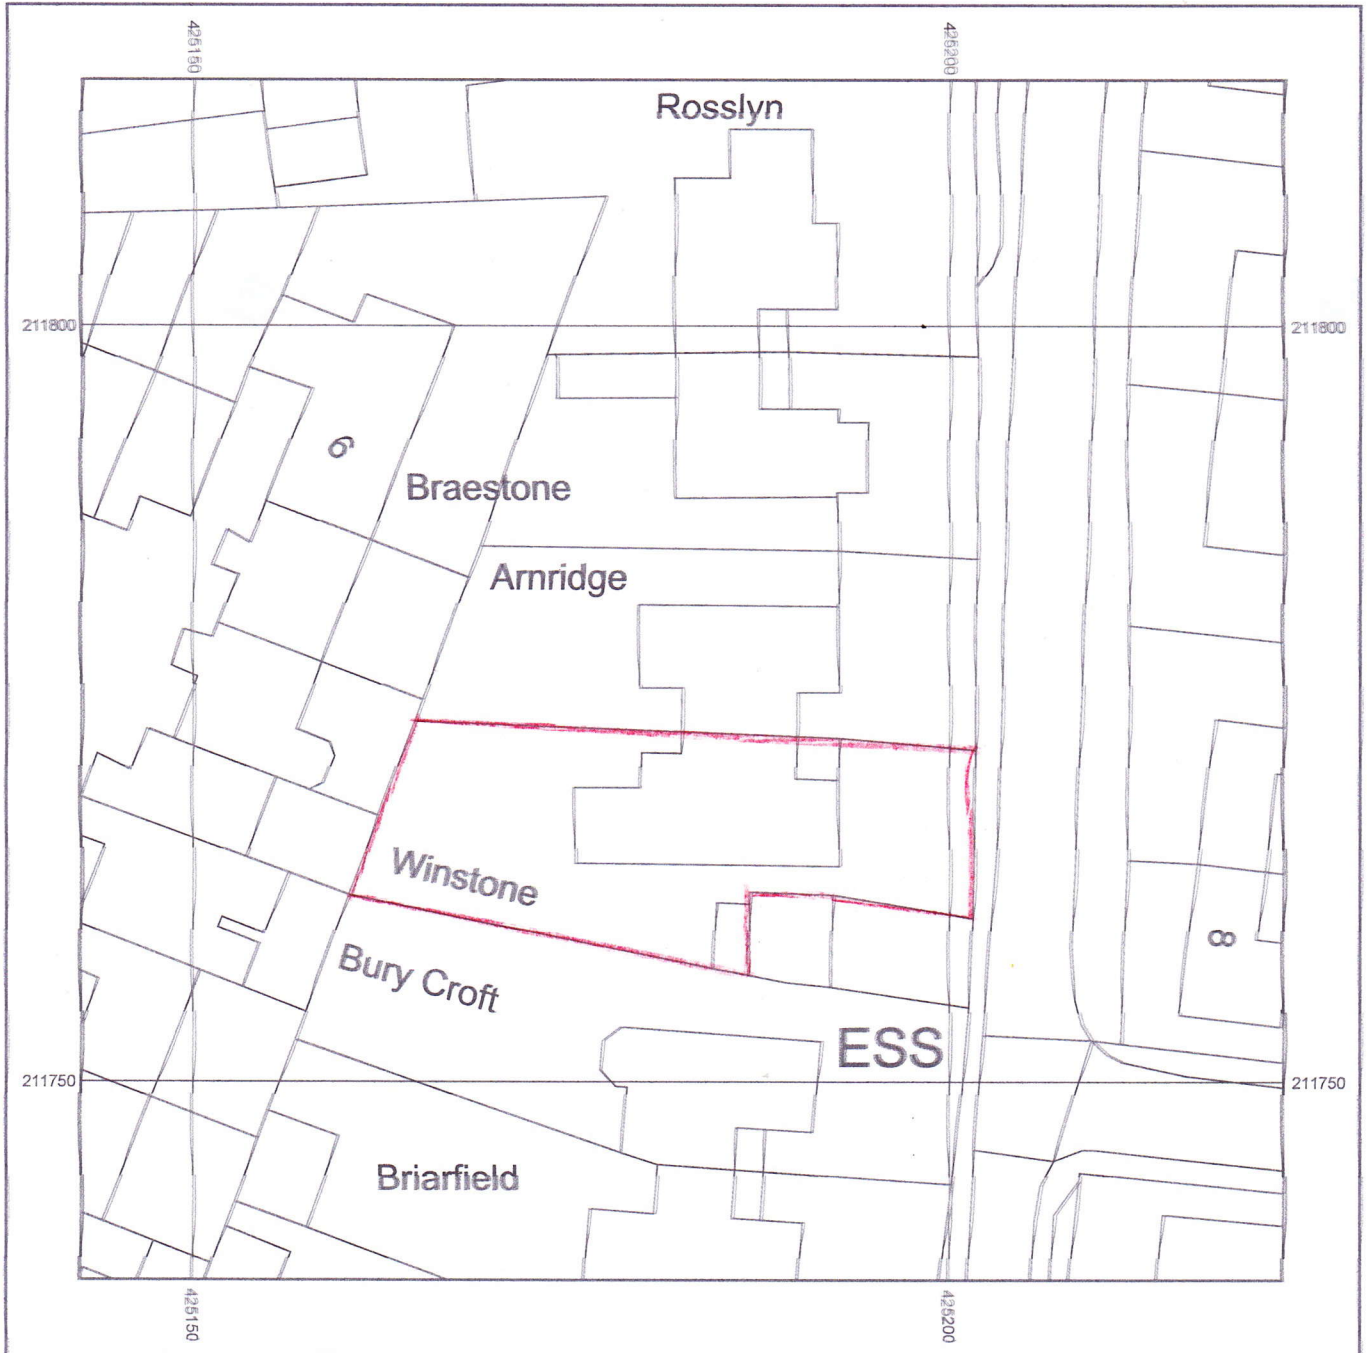

Scale: 1: 1250

Supplied by: National Map Centre  
License number: 100031961  
Produced: 02/08/2023  
Serial number: 258313

Plot centre co-ordinates: 425177,211775  
Download file:  
Project name: ahacking\_arnridge

BARNES LANE  
BURFORD  
OX18 4NE

Scale: 1: 500

Supplied by: National Map Centre  
License number: 100031961  
Produced: 02/08/2023  
Serial number: 258309

Plot centre co-ordinates: 425183,211777  
Download file:  
Project name: ahackling\_arnridge\_