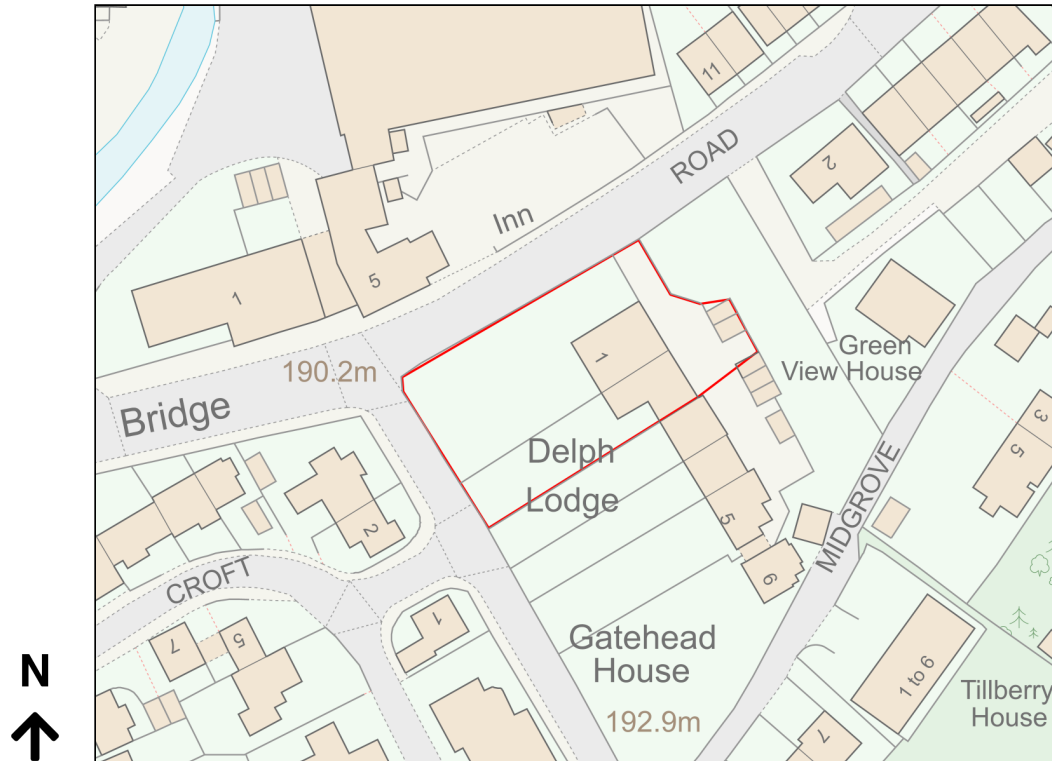

# Location Plan

Site Address: 4, Delph Lodge, Huddersfield Road, Delph, OL3 5EQ

Date Produced: 11-Sep-2023

Scale: 1:1250 @A4

Planning Portal Reference: PP-12374811v2