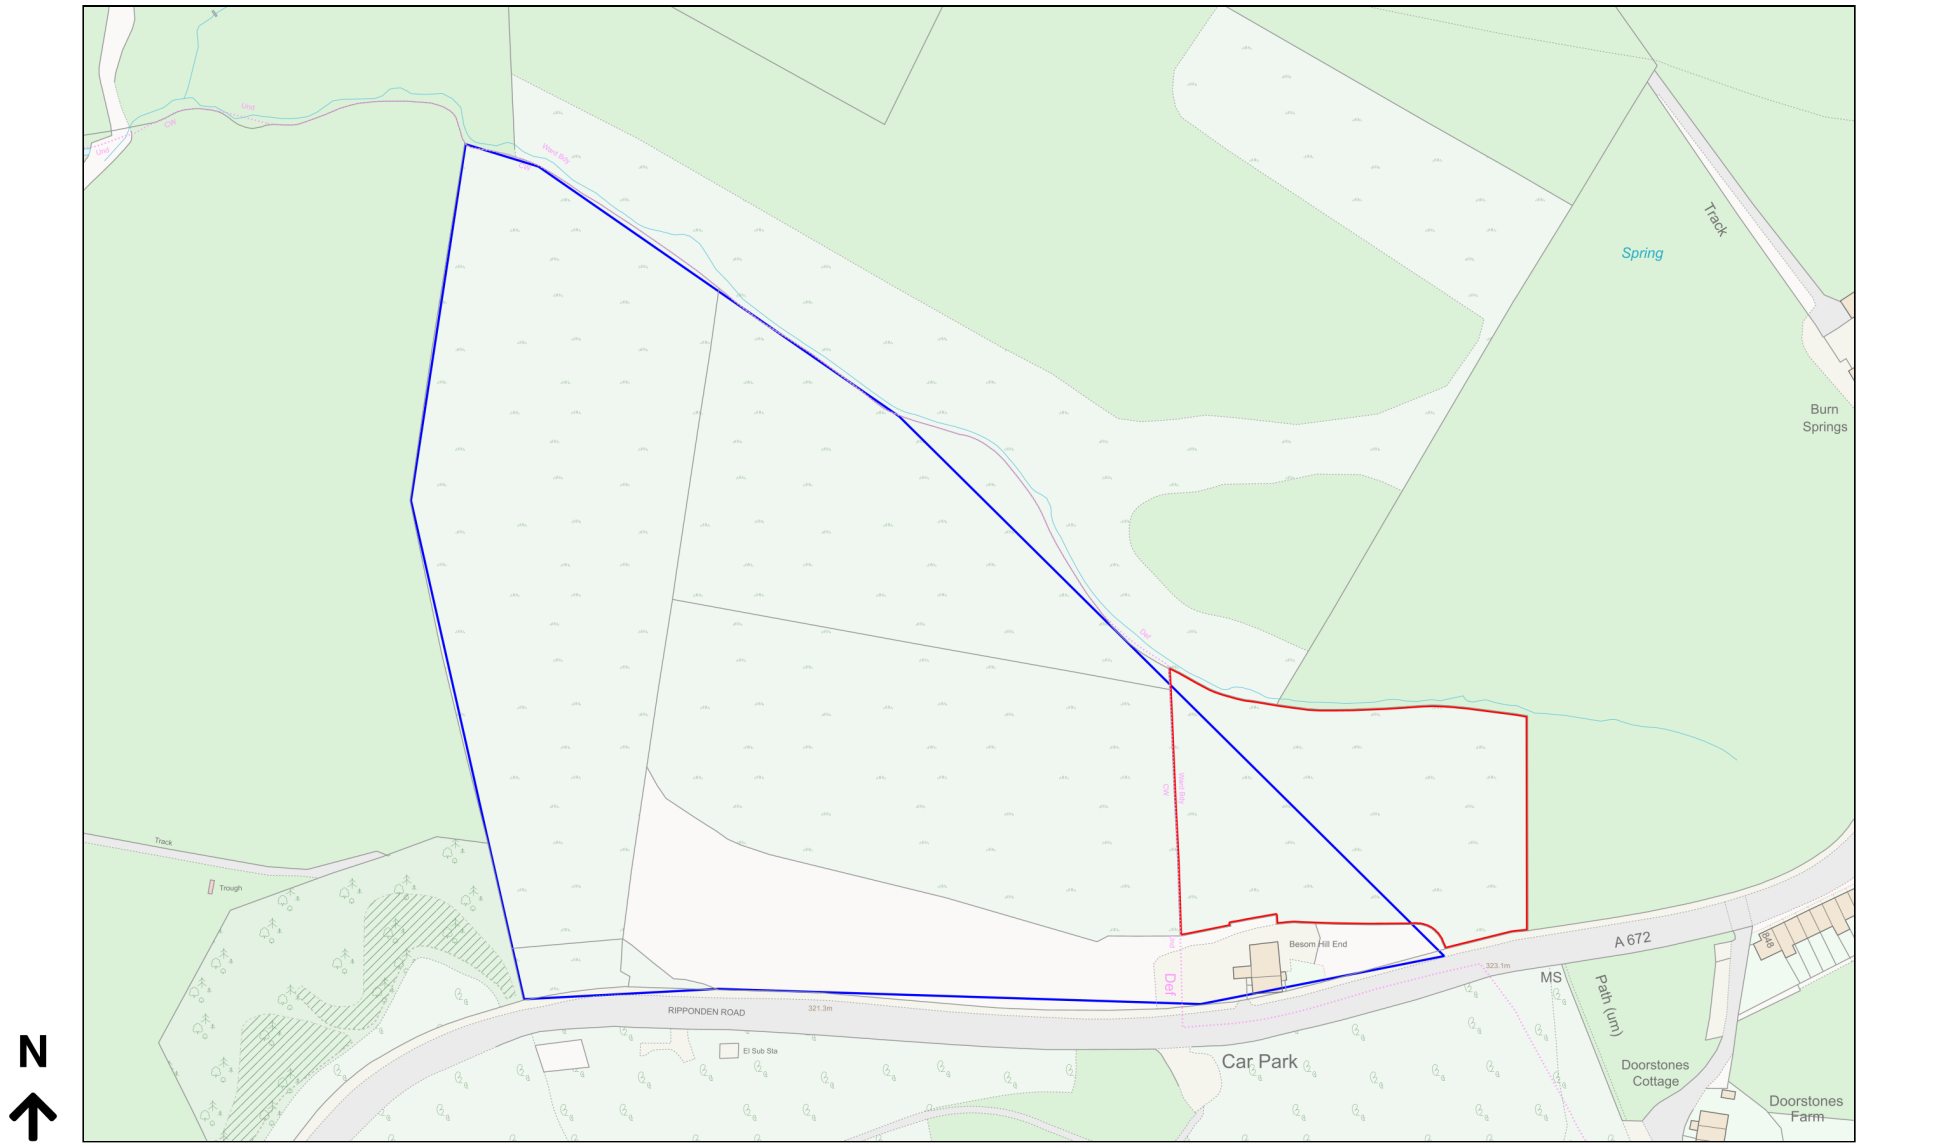

Location Plan

Site Address: 817, Ripponden Road, Oldham, OL4 2LA

Date Produced: 26-Aug-2023

Scale: 1:2500 @A4

Planning Portal Reference: PP-12416055v1