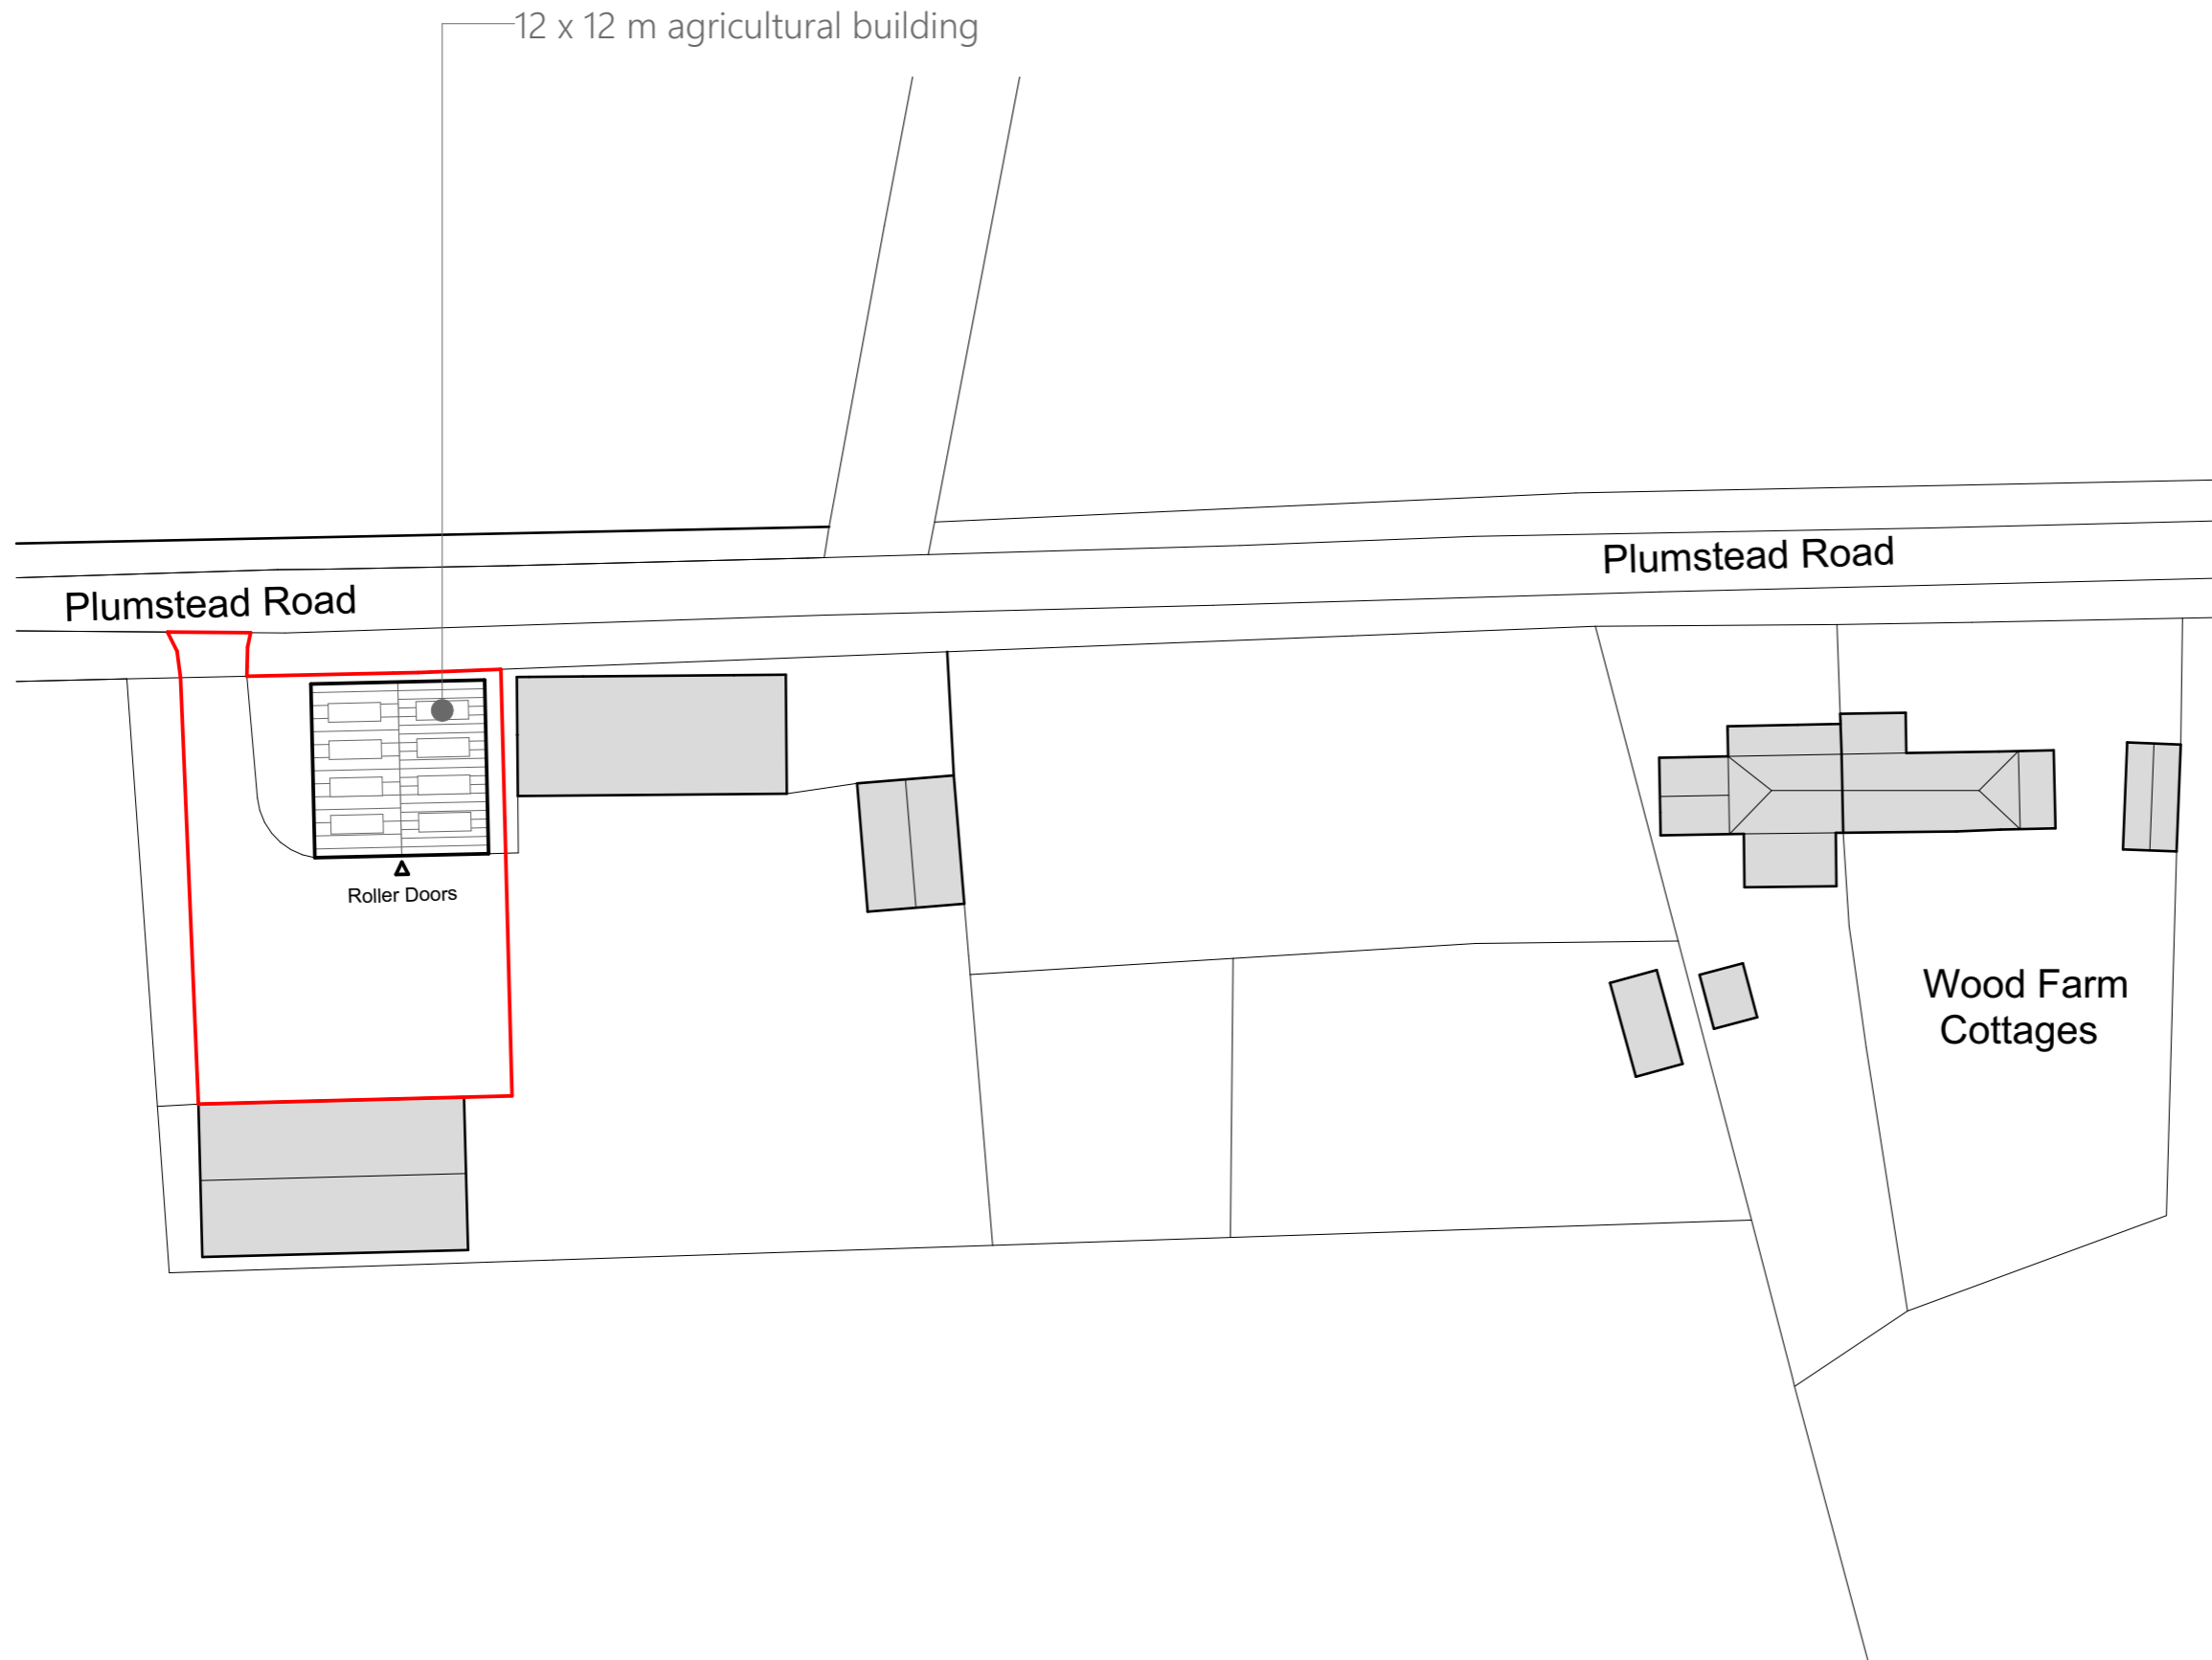

Issue Status			
Preliminary			
This drawing is copyright. Only figured dimensions to be worked to.			
Revision	Drawn	Check	Date

client		
Sillis		
project		
New Agricultural Building, Plumstead Road, Edgefield		
drawing		
Proposed Site Plan		
date	scale	@ A3
Sept 23	1:500	
drawn	check	
JDA	ELG	