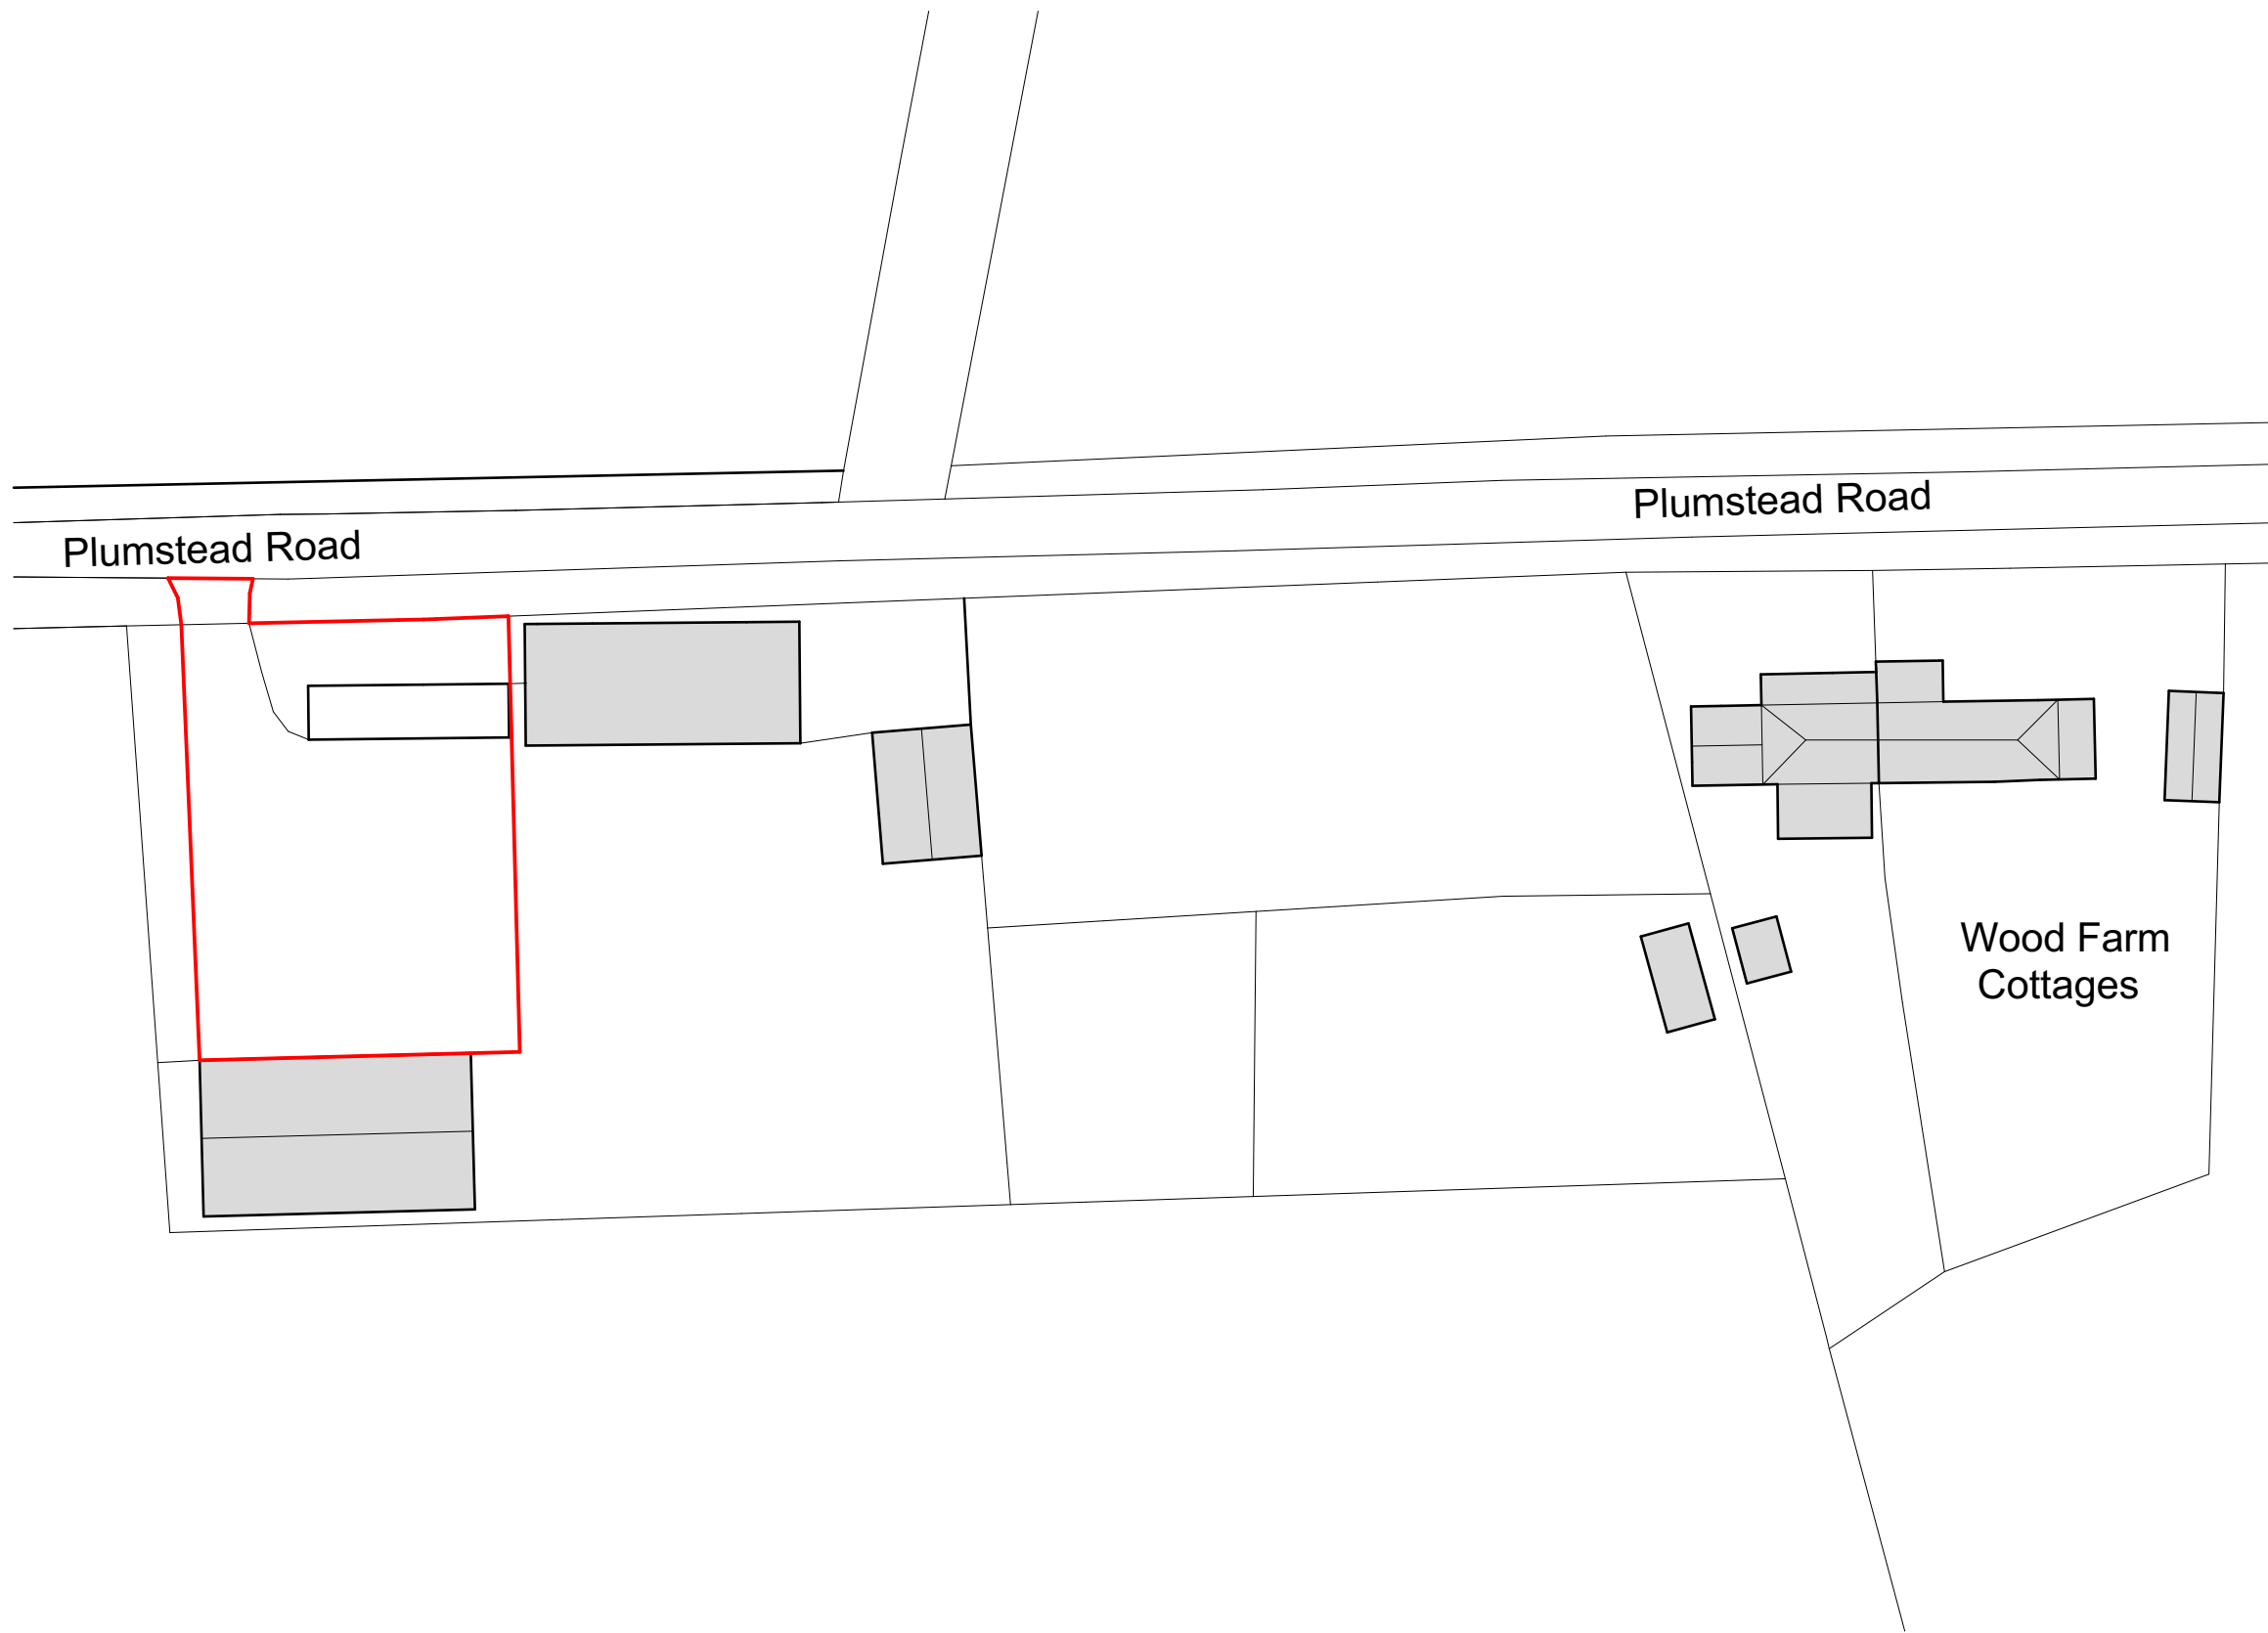

Issue Status			
Preliminary			
This drawing is copyright. Only figured dimensions to be worked to.			
Revision	Drawn	Check	Date

client		
Sillis		
project		
New Agricultural Building, Plumstead Road, Edgefield		
drawing		
Existing Site Plan		
date	scale	@ A3
Sept 23	1:500	
drawn	check	
JDA	ELG	

BROWN & CO
ARCHITECTURE + PLANNING
www.brown-co.com

23	051015	0002	-