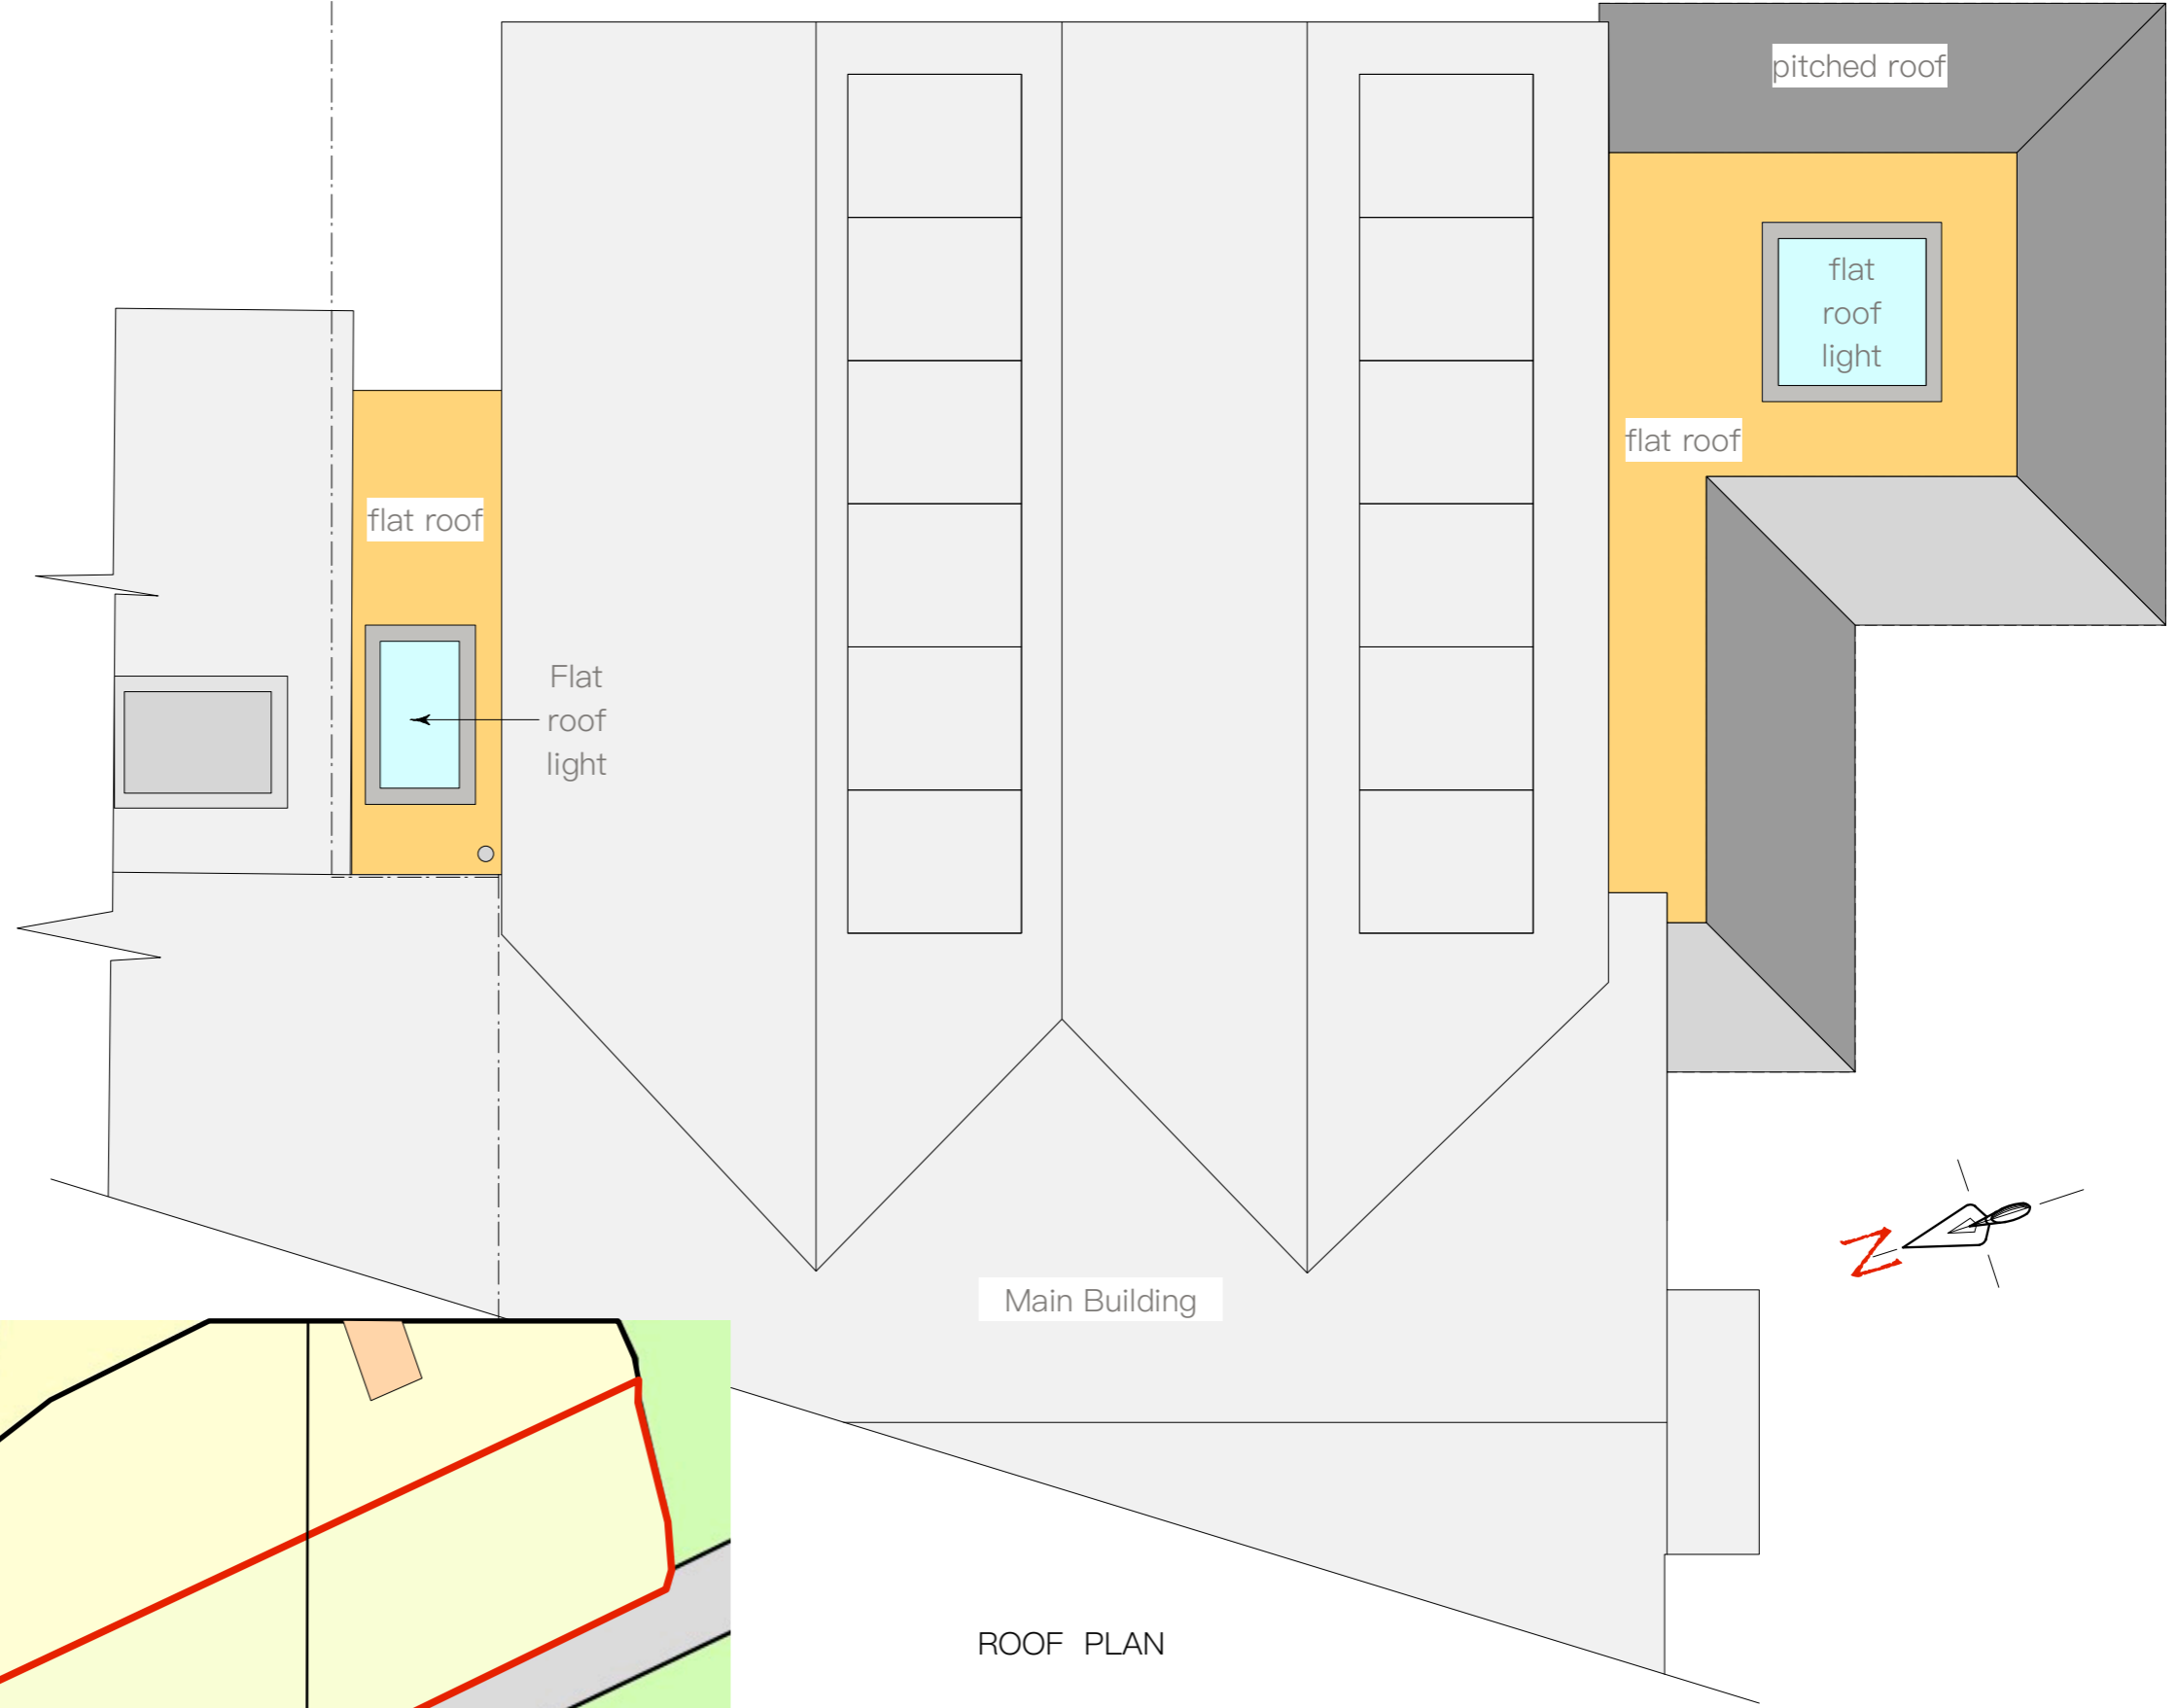

0 1M 2M 3M 4M 5M 6M 7M 8M 9M 10M SCALE 1:50 @ A3

ROOF PLAN

rev	date	description
Title : Site Plan & Roof Plan		
site : 4 Mount Pleasant, Lower Raydon, Ipswich IP7 5QW		
Franklyn Nevard Associates e-mail : franklyn@franklynnevard.co.uk Architecture & Interior Design Telephone : 07515 351 894 Thurland, Sulleys Hill, Lower Raydon, Ipswich, Suffolk, IP7 5QQ		
sheet size : A3	scale : 1:500 1:50	date : Aug 23
drawing No : 2095/3/P2	rev :	