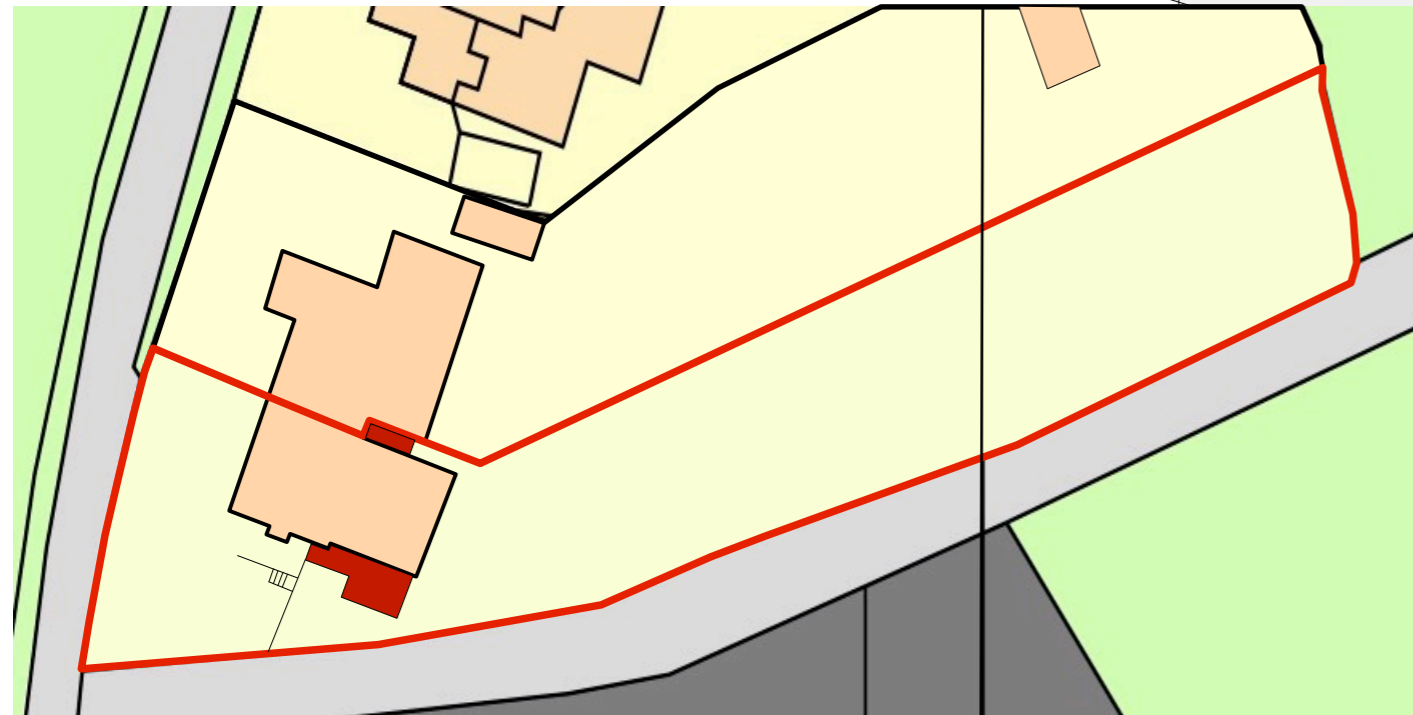

0 1M 2M 3M 4M 5M 6M 7M 8M 9M 10M SCALE 1:50 @ A3

ROOF PLAN

rev	date	description
Title : Site Plan & Roof Plan		
site : 4 Mount Pleasant, Lower Raydon, Ipswich IP7 5QW		
Franklyn Nevard Associates e-mail : franklyn@franklynnevard.co.uk Architecture & Interior Design Telephone : 07515 351 894 Thurland, Sulleys Hill, Lower Raydon, Ipswich, Suffolk, IP7 5QQ		
sheet size : A3	scale : 1:500 1:50	date : Aug 23
drawing No : 2095/3/P2	rev :	