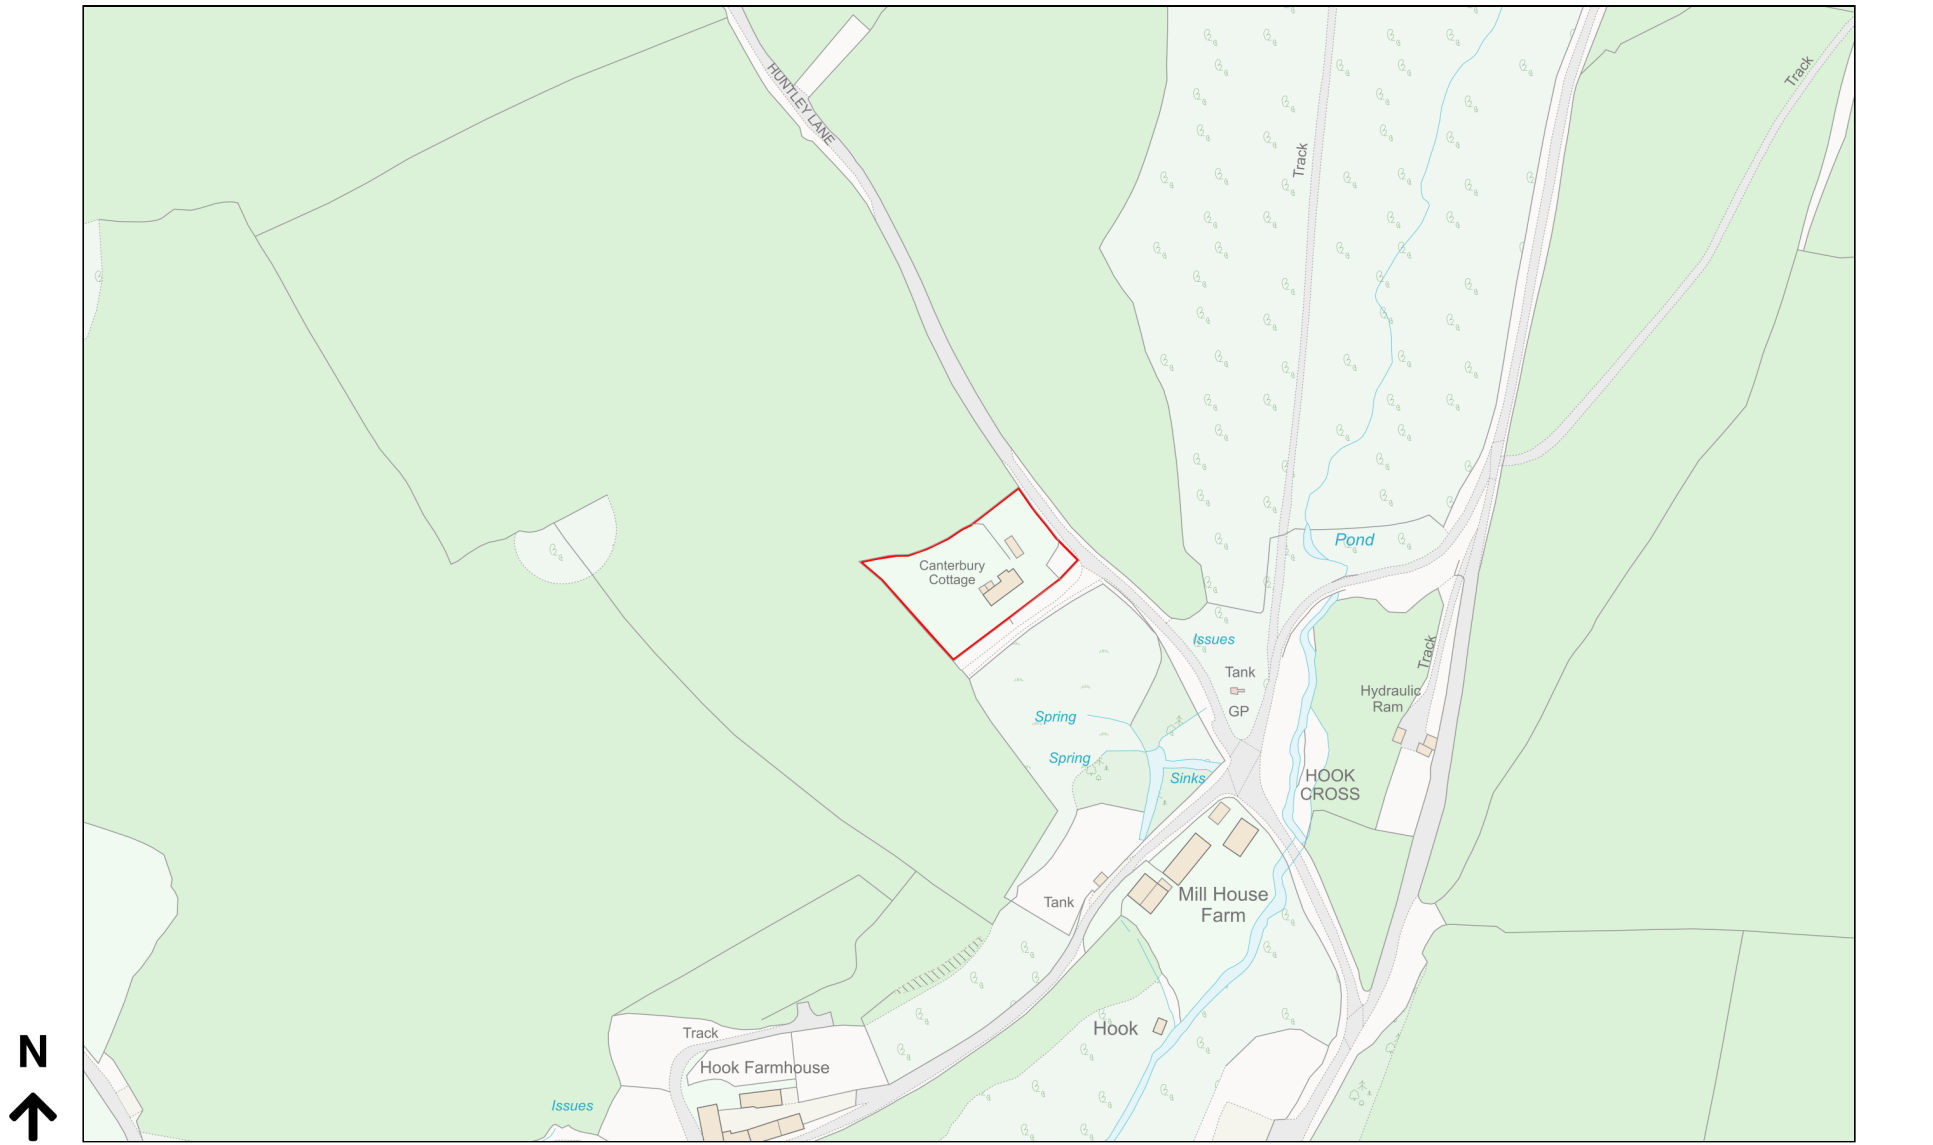

# Location Plan

Site Address: Canterbury Cottage, Lane Past Huntley Farm, Chardstock, EX13 7DE

Date Produced: 13-Sep-2023

Scale: 1:2500 @A4

Planning Portal Reference: PP-12439207v3