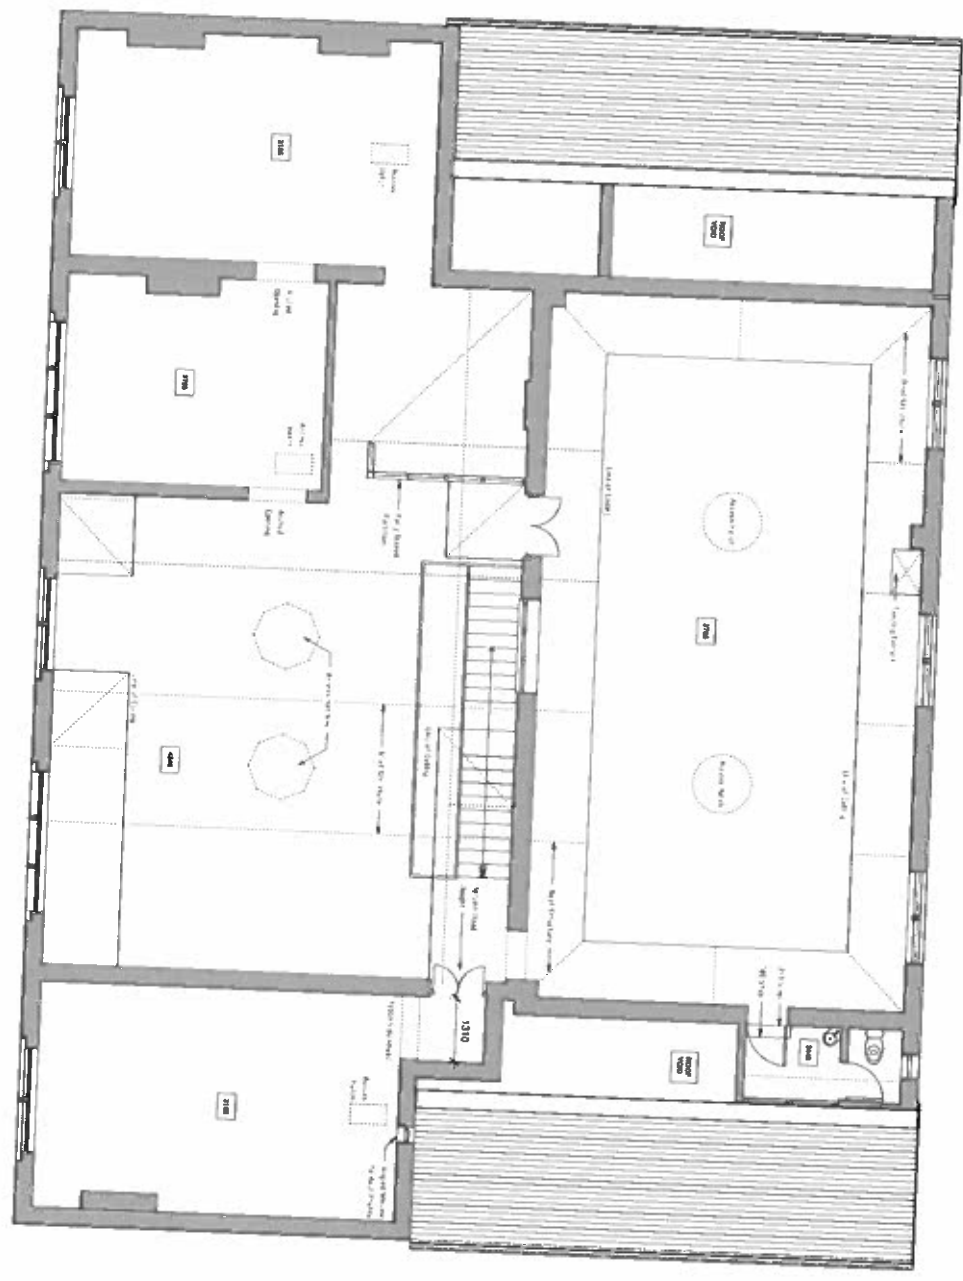

All dimensions to be checked on site.
Do not scale from this drawing as it is a conceptual design only.
Any omissions or discrepancies shall be reported to Research Design.