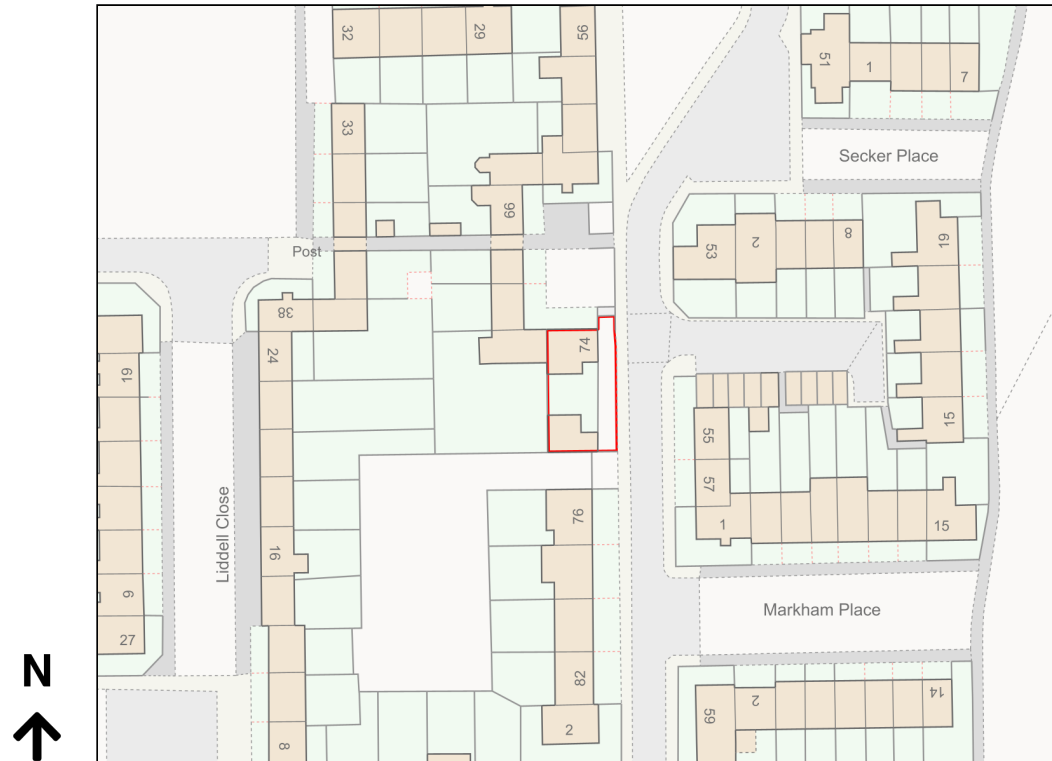

Location Plan

Site Address: 74, Mellanby Crescent, Newton Aycliffe, DL5 5AU

Date Produced: 11-Sep-2023

Scale: 1:1250 @A4

Planning Portal Reference: PP-12448632v1