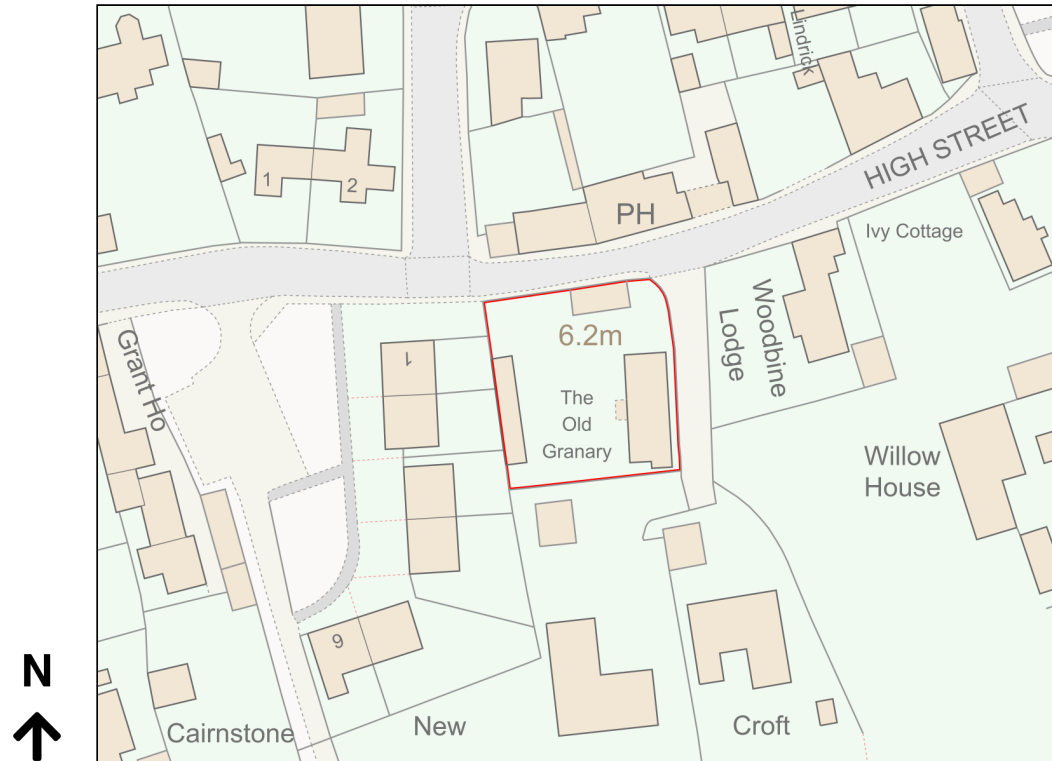

# Location Plan

Site Address: The Old Granary, High Street, Misson, DN10 6ED

Date Produced: 13-Jul-2023

Scale: 1:1250 @A4

Planning Portal Reference: PP-12310469v1