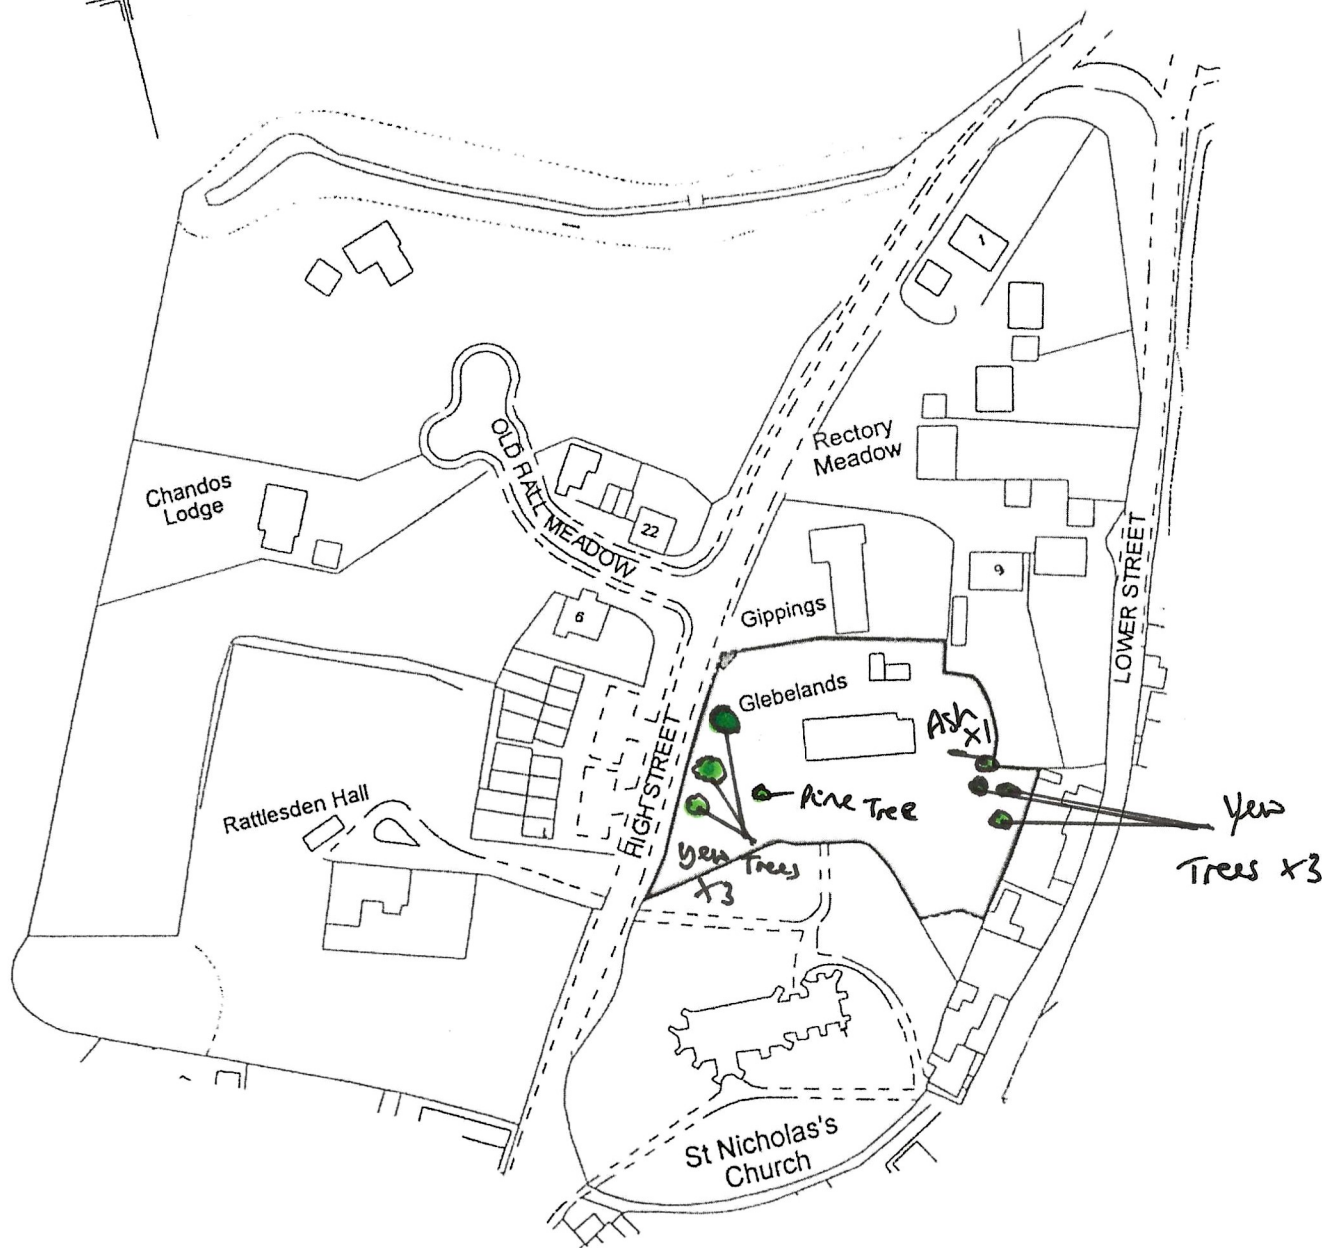

LMT H.M. LAND REGISTRY		TITLE NUMBER SK 161779	
ORDNANCE SURVEY PLAN REFERENCE	TL 9759	SECTION A	Scale 1/1250 Enlarged from 1/2500.
COUNTY SUFFOLK	DISTRICT MID SUFFOLK		© Crown copyright

The boundaries shown by dotted lines have been plotted from the plans on the deeds. The title plan may be updated from later survey information.

This title is dealt with by Land Registry, Kingston upon Hull Office

This is a print of the view of the title plan obtained from HM Land Registry showing the state of the title plan on 29 JAN 2007 at 10:15:42. It may not be to the scale shown on the title plan.

©Crown Copyright. Produced by HMLR. Further reproduction in whole or in part is prohibited without the prior written permission of Ordnance Survey. Licence Number GD272728.