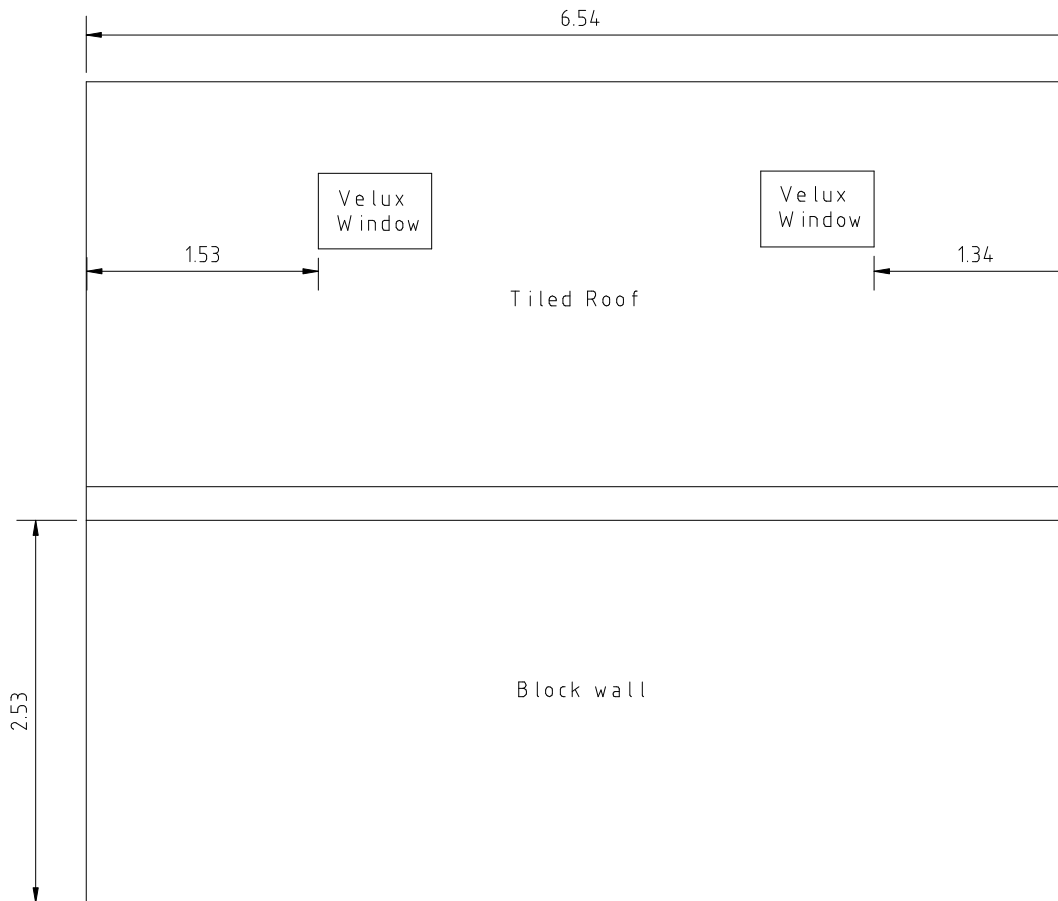

Side Elevation
EXISTING
South Facing
Dimensions in metres

0.0 1.0 2.0 3.0
Scale 1:50