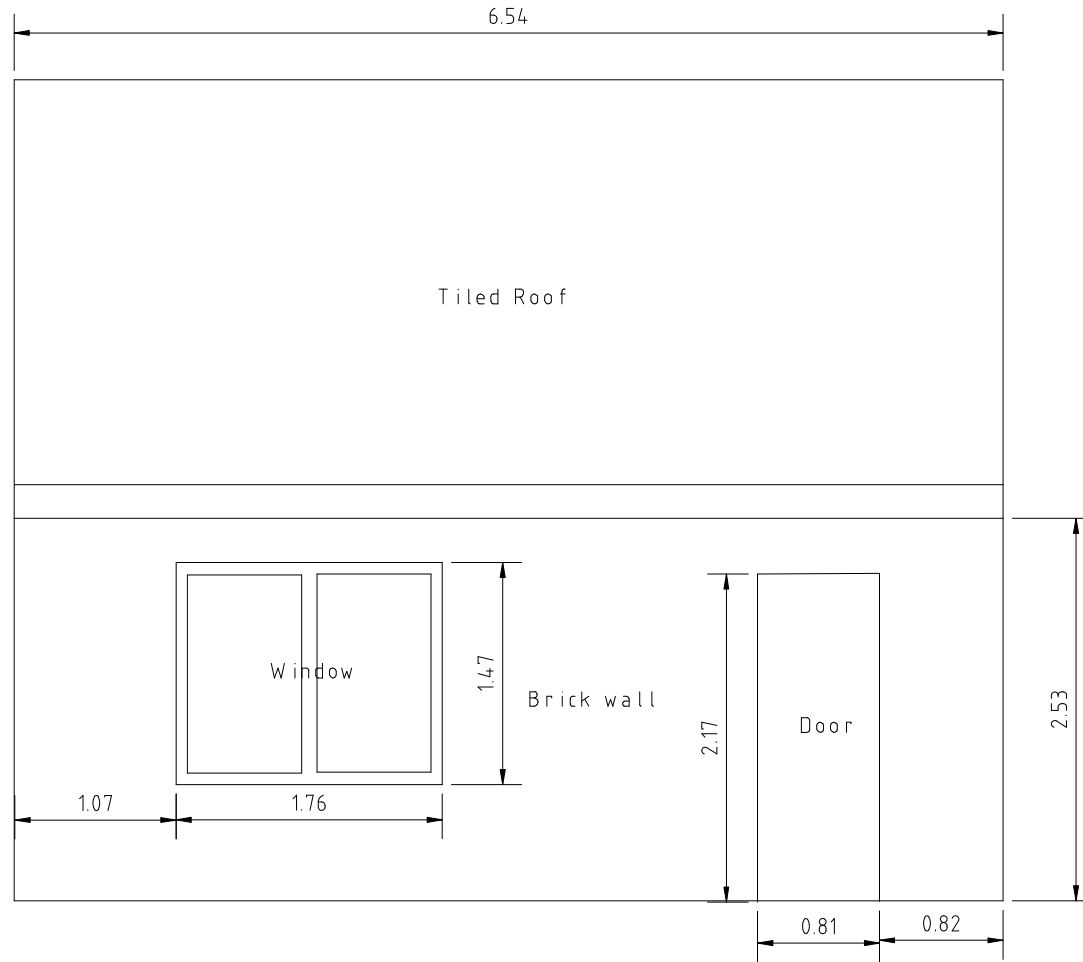

Side Elevation
EXISTING
North Facing
Dimensions in metres

0.0 1.0 2.0 3.0

Scale 1:50