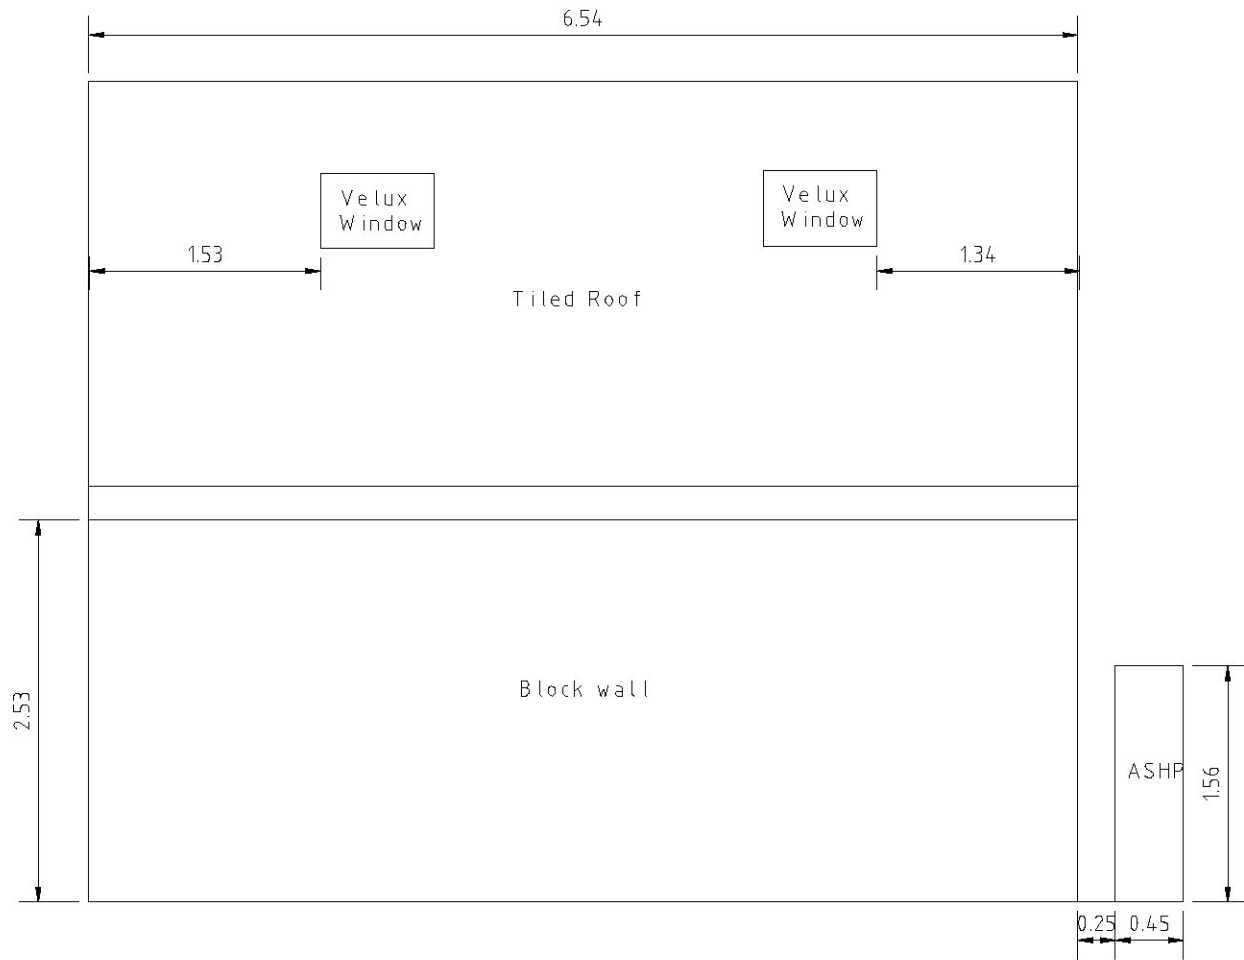

Side Elevation
[Redacted]
South Facing
Dimensions in metres

0.0 1.0 2.0 3.0
Scale 1:50