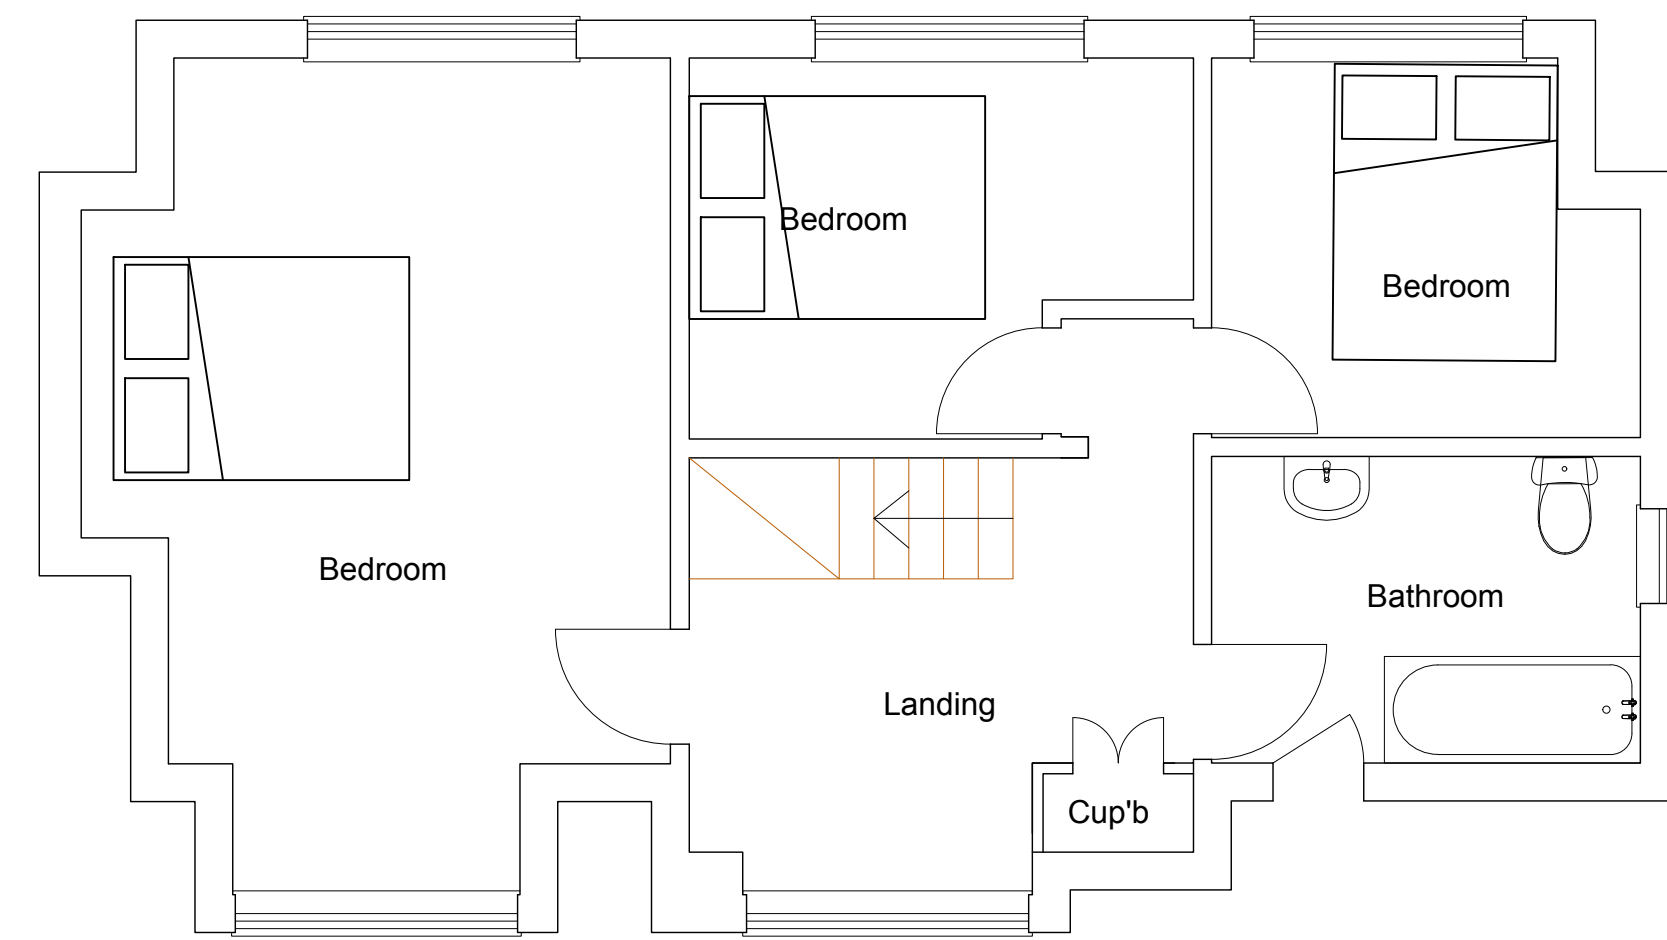

Existing West Elevation
Scale 1:100 @ A1

Existing East Elevation
Scale 1:100 @ A1

Existing South Elevation
Scale 1:100 @ A1

Existing North Elevation
Scale 1:100 @ A1

Existing first floor
Scale 1:50 @ A1

Existing ground floor
Scale 1:50 @ A1

Scale Legend

Client : Mr and Mrs N Bardwell
8 Sky End Lane, Hordle,
Hants SO41 0HG
Project :Extension to first floor
Title : Existing plan

Drawing N.O : **PL NB 0101 /2023**
Drawn By : Matthew Austin / 71DESIGN
Date : 23 / 08 / 2023
Scale : As indicated @ A1