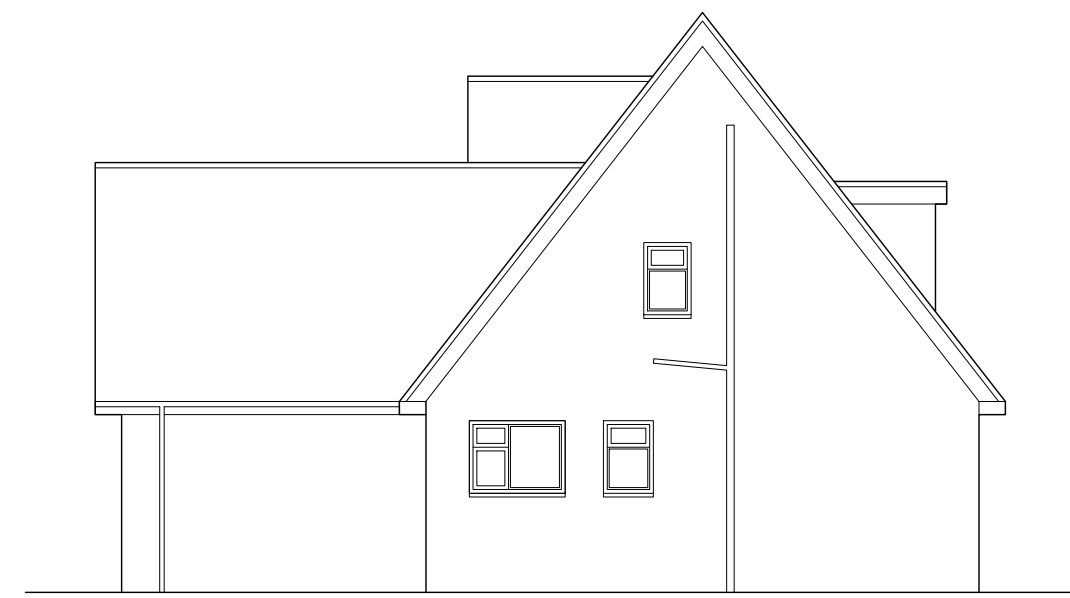

Existing West Elevation
Scale 1:100 @ A1

Existing East Elevation
Scale 1:100 @ A1

Existing South Elevation
Scale 1:100 @ A1

Existing North Elevation
Scale 1:100 @ A1

Existing first floor
Scale 1:50 @ A1

Existing ground floor
Scale 1:50 @ A1

Scale Legend

Client : Mr and Mrs N Bardwell
8 Sky End Lane, Hordle,
Hants SO41 0HG
Project :Extension to first floor
Title : Existing plan

Drawing N.O : **PL NB 0101 /2023**
Drawn By : Matthew Austin / 71DESIGN
Date : 23 / 08 / 2023
Scale : As indicated @ A1