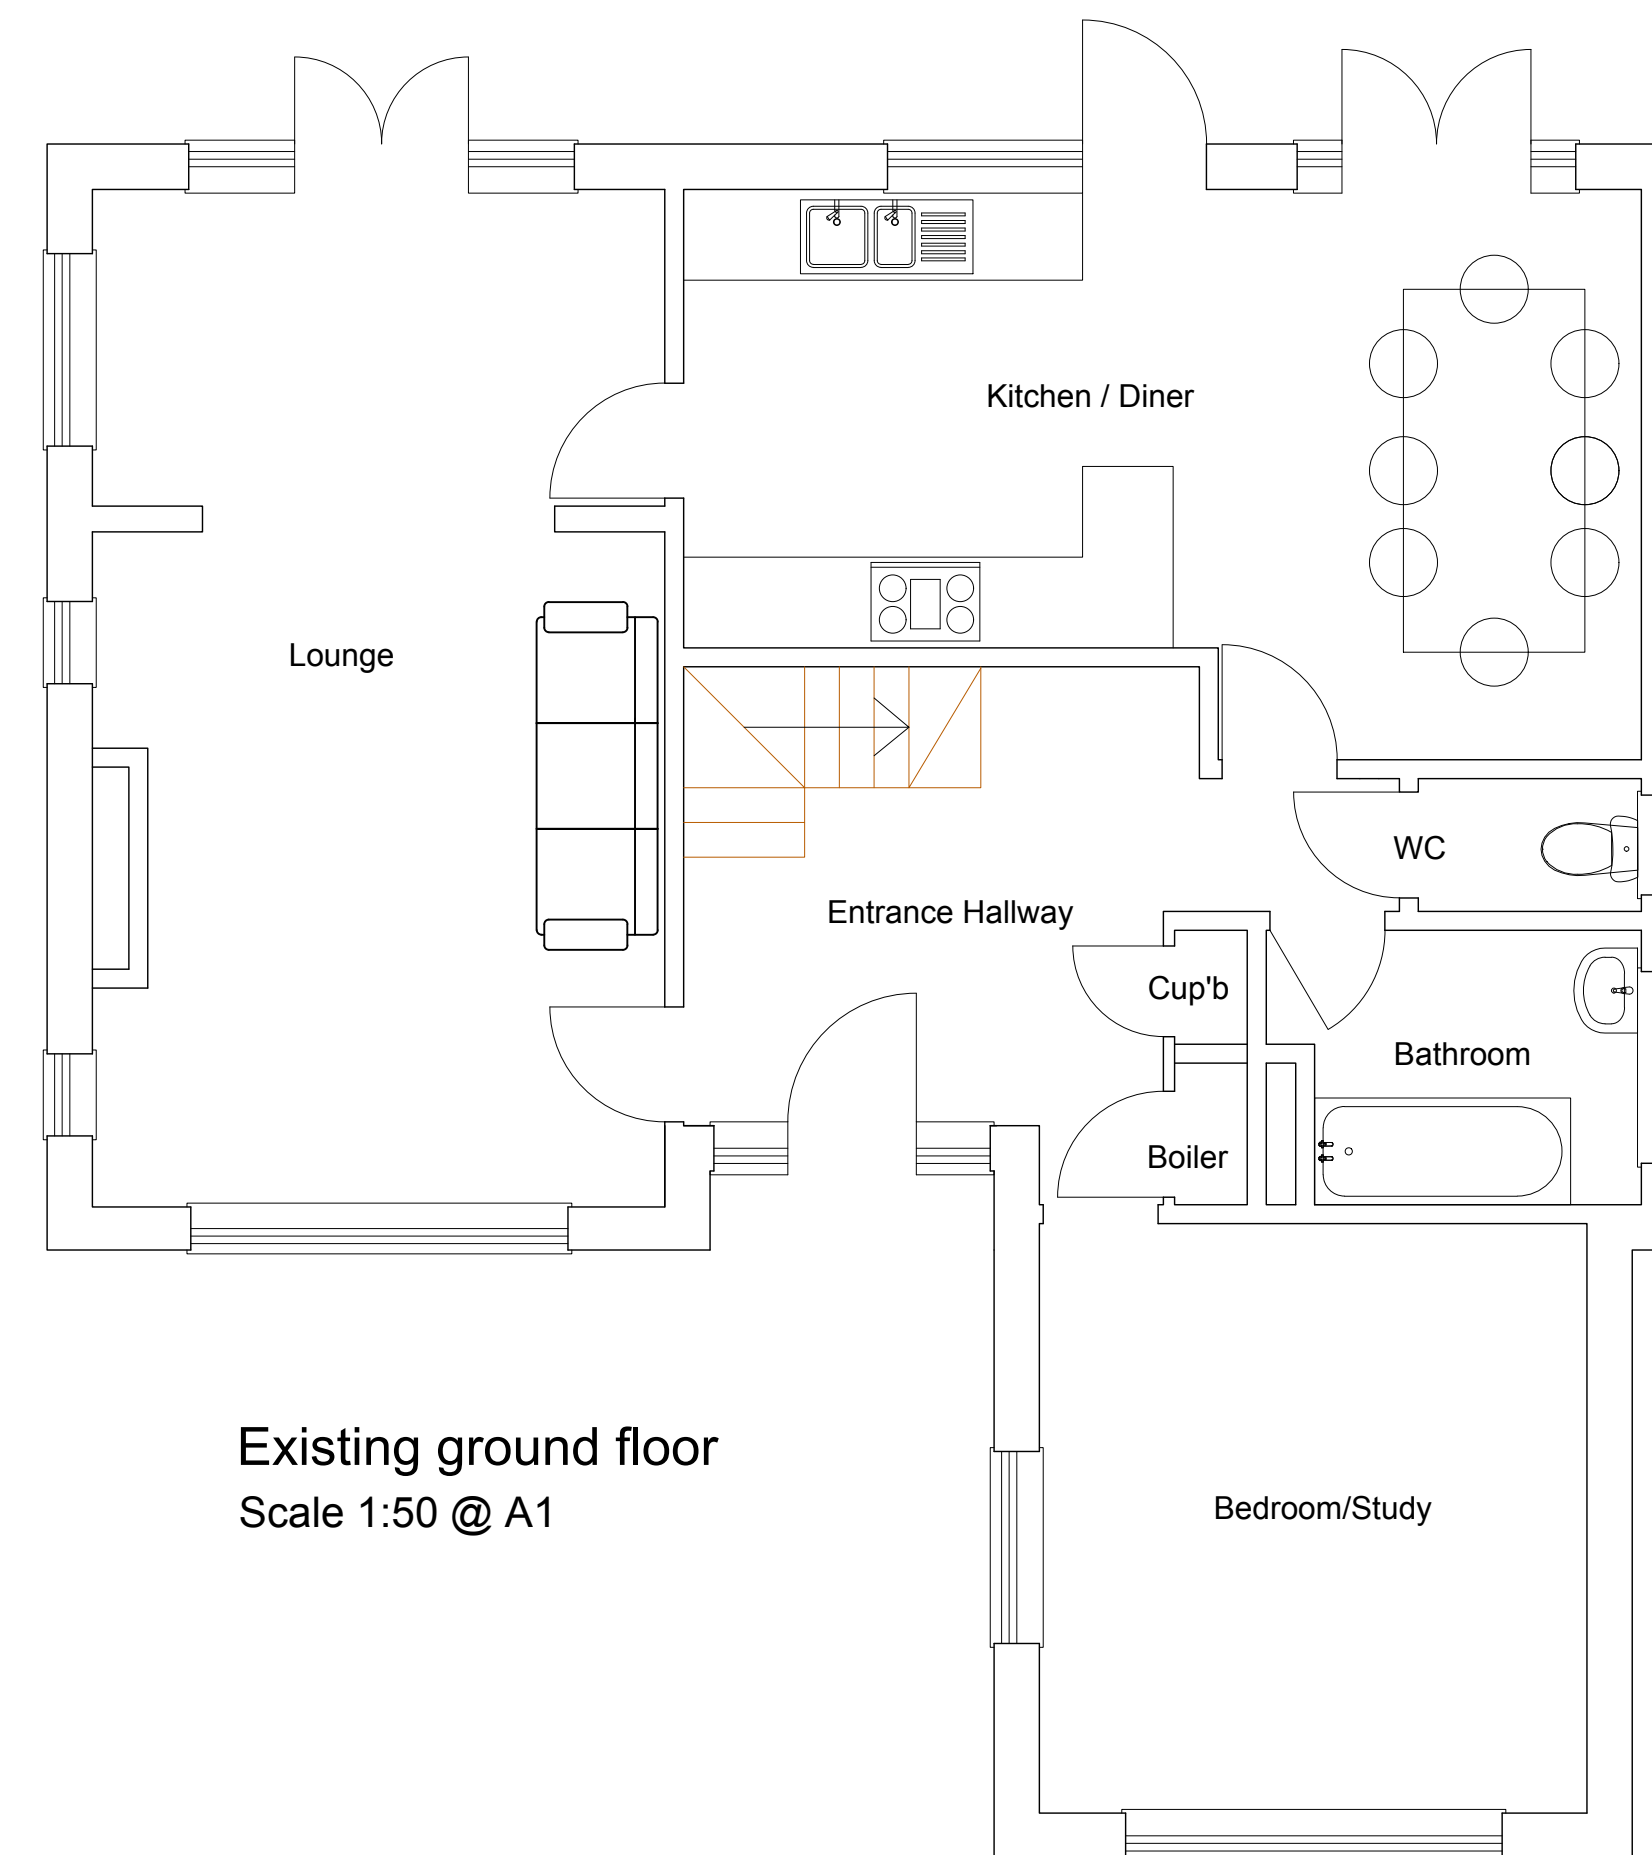

Existing West Elevation
Scale 1:100 @ A1

Existing East Elevation
Scale 1:100 @ A1

Existing South Elevation
Scale 1:100 @ A1

Existing North Elevation
Scale 1:100 @ A1

Existing first floor
Scale 1:50 @ A1

Existing ground floor
Scale 1:50 @ A1

Scale Legend

Client : Mr and Mrs N Bardwell
8 Sky End Lane, Hordle,
Hants SO41 0HG
Project :Extension to first floor
Title : Existing plan

Drawing N.O : **PL NB 0101 /2023**
Drawn By : Matthew Austin / 71DESIGN
Date : 23 / 08 / 2023
Scale : As indicated @ A1