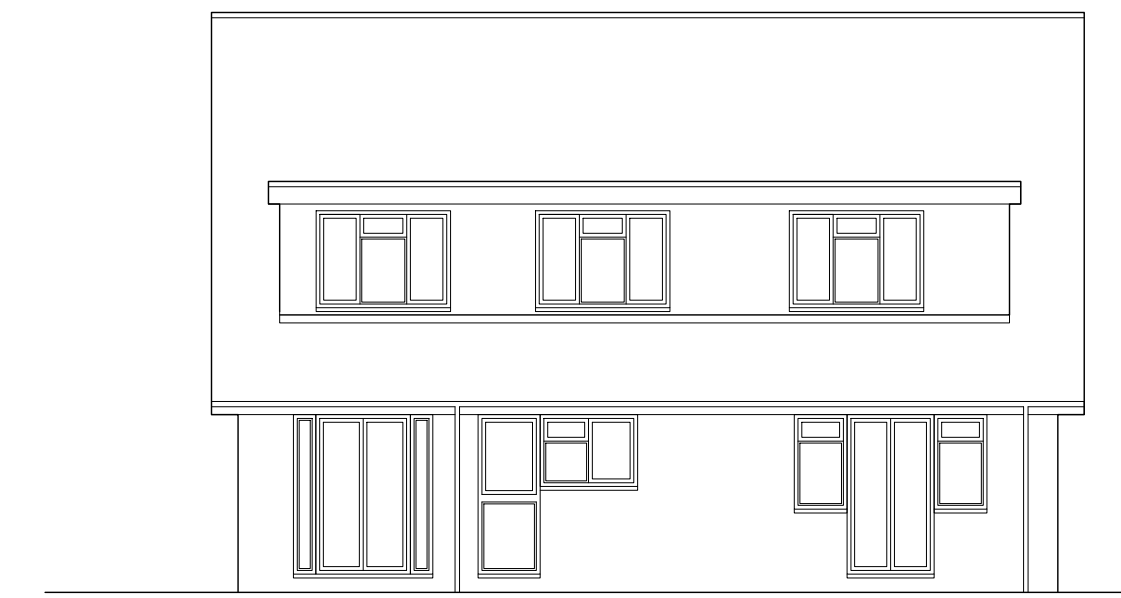

Existing West Elevation
Scale 1:100 @ A1

Existing East Elevation
Scale 1:100 @ A1

Existing South Elevation
Scale 1:100 @ A1

Existing North Elevation
Scale 1:100 @ A1

Existing first floor
Scale 1:50 @ A1

Existing ground floor
Scale 1:50 @ A1

Scale Legend

Client : Mr and Mrs N Bardwell
8 Sky End Lane, Hordle,
Hants SO41 0HG
Project :Extension to first floor
Title : Existing plan

Drawing N.O : **PL NB 0101 /2023**
Drawn By : Matthew Austin / 71DESIGN
Date : 23 / 08 / 2023
Scale : As indicated @ A1