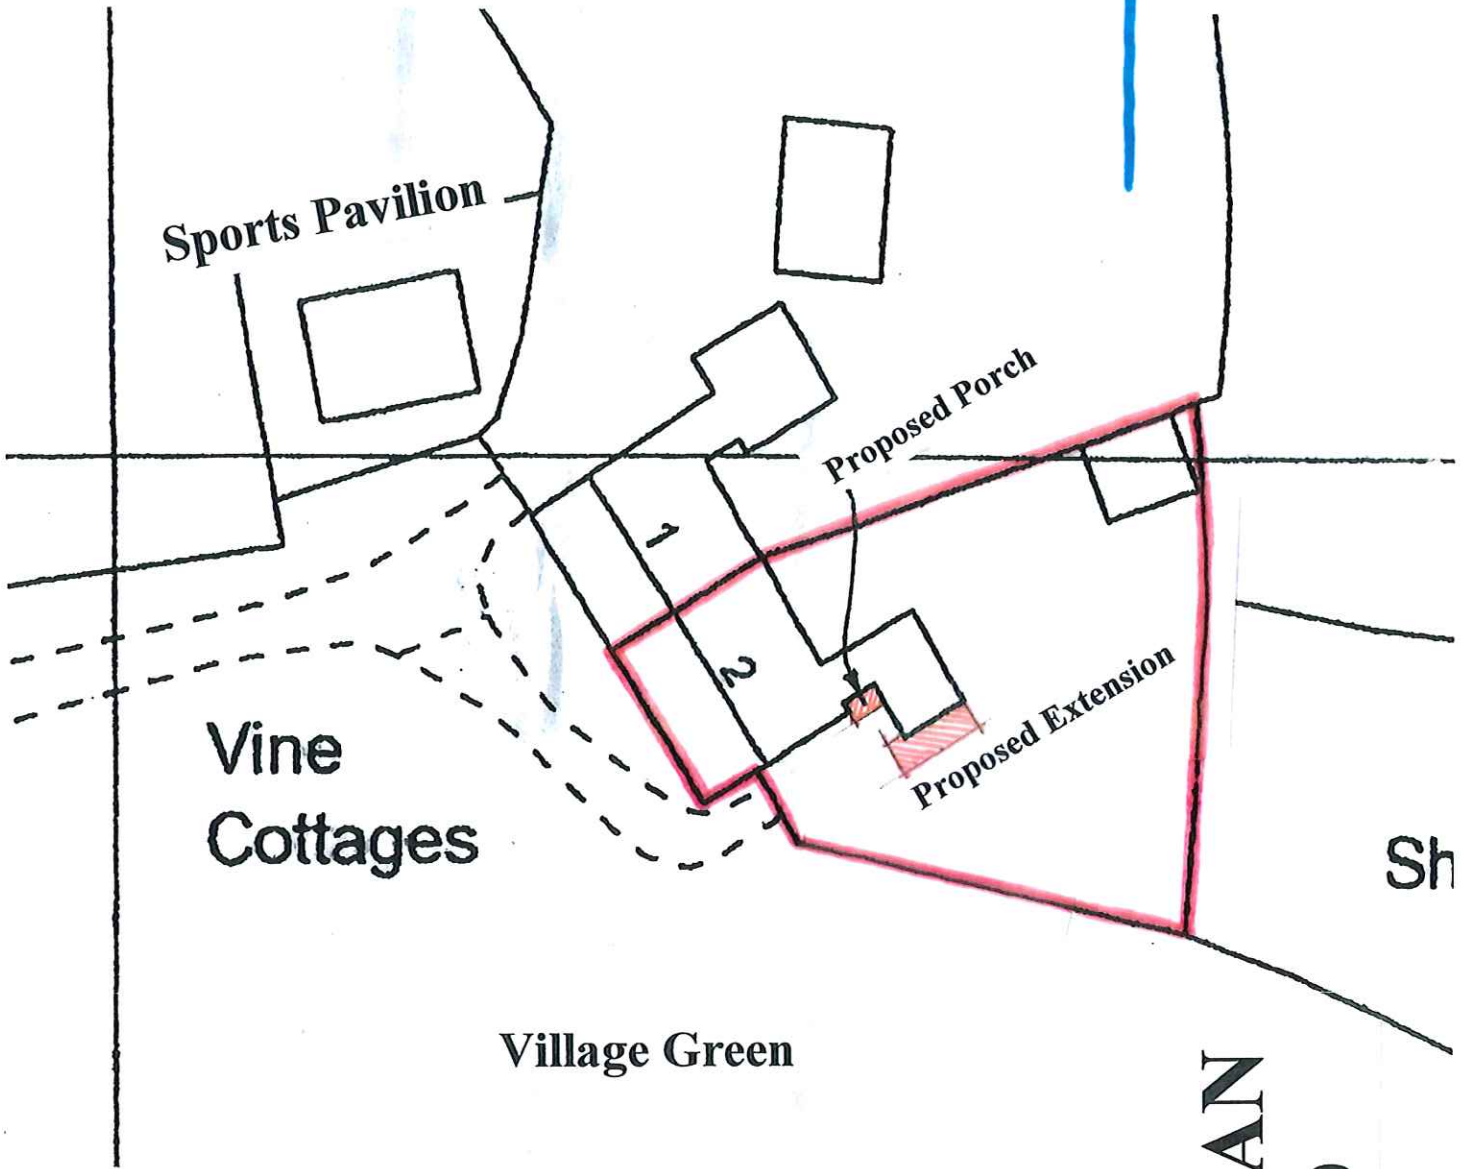

Gary.L.Fish M.C.I.A.T

Architectural Design Consultant

87.Berrall Way, Billingshurst, West Sussex RH14 9PQ

Tel: 01403 786447 Mobile: 07824 986984

E.mail: gary.fish2@tiscali.co.uk

SCALE BAR = 1 : 500

BLOCK PLAN

Scale = 1 : 500