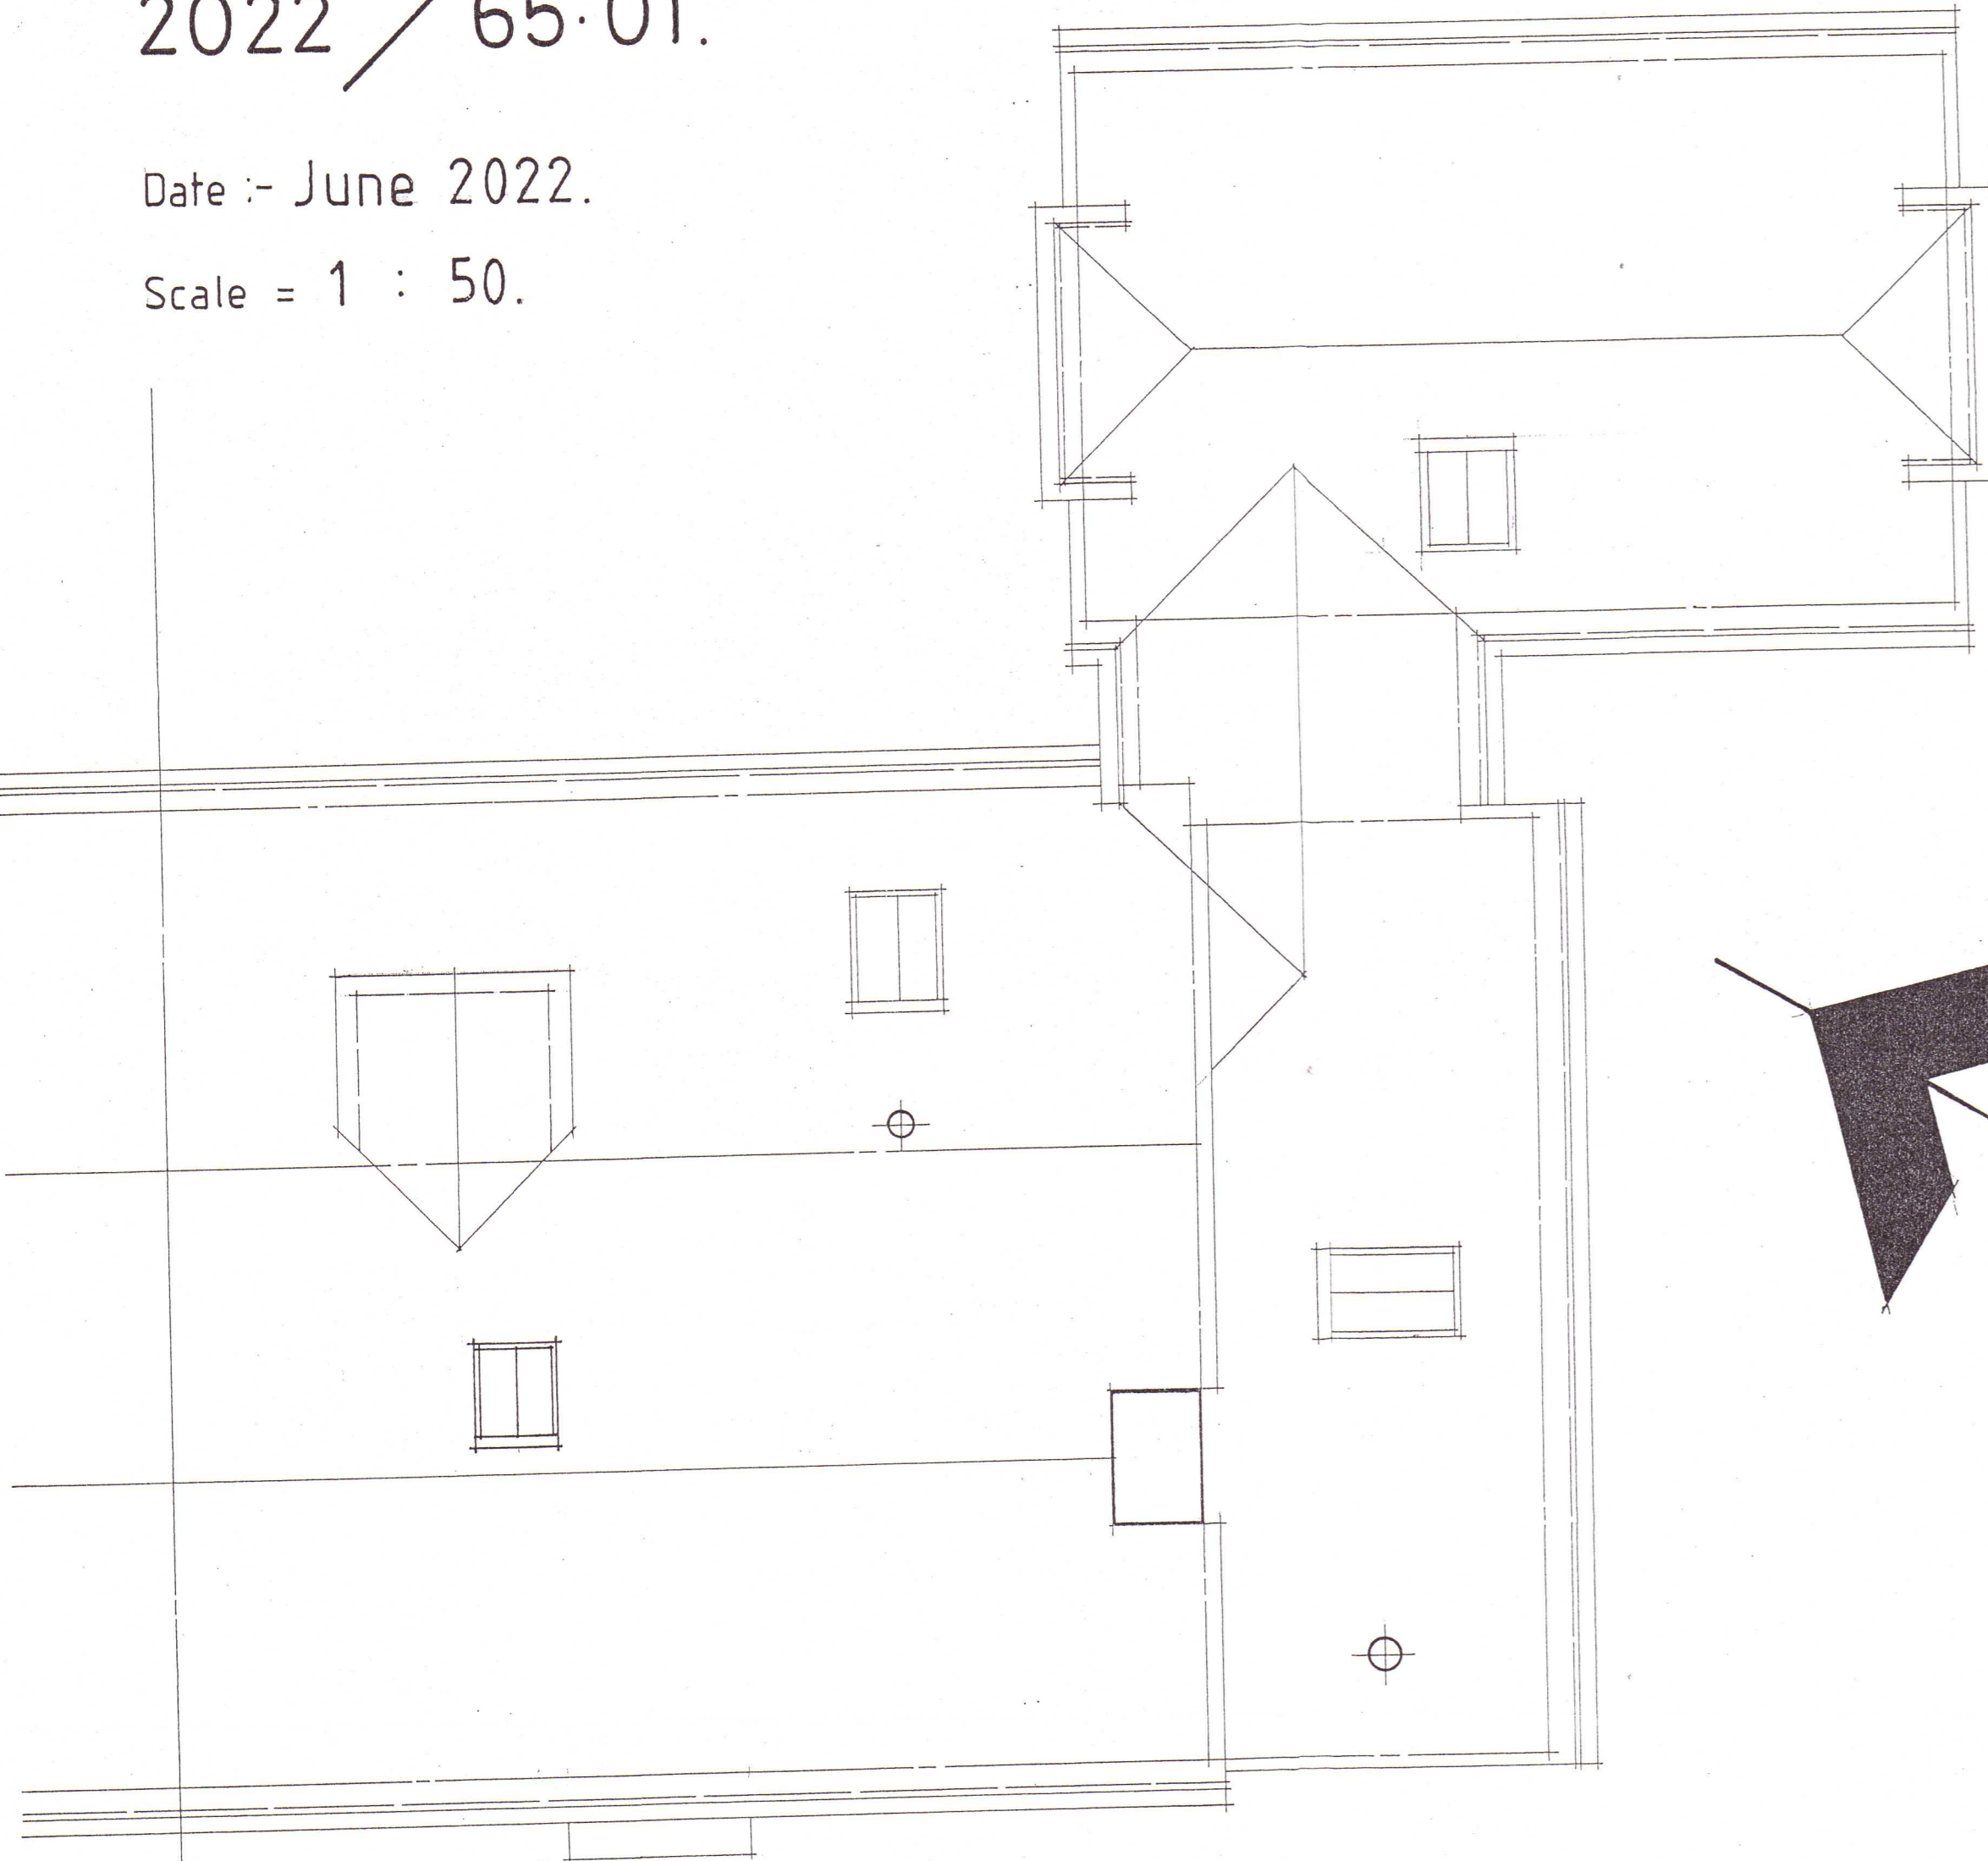

2022 / 65.01.

Date :- June 2022.

Scale = 1 : 50.

Roof Plan

No.2 Vine Cottages
The Green, Northchapel
Petworth, West Sussex
GU28 9HU

Client :- Mr & Mrs J. Sochovsky

Scale Bar = 1 : 50.

Ground Floor Plan

EXISTING

South West

South East

North East