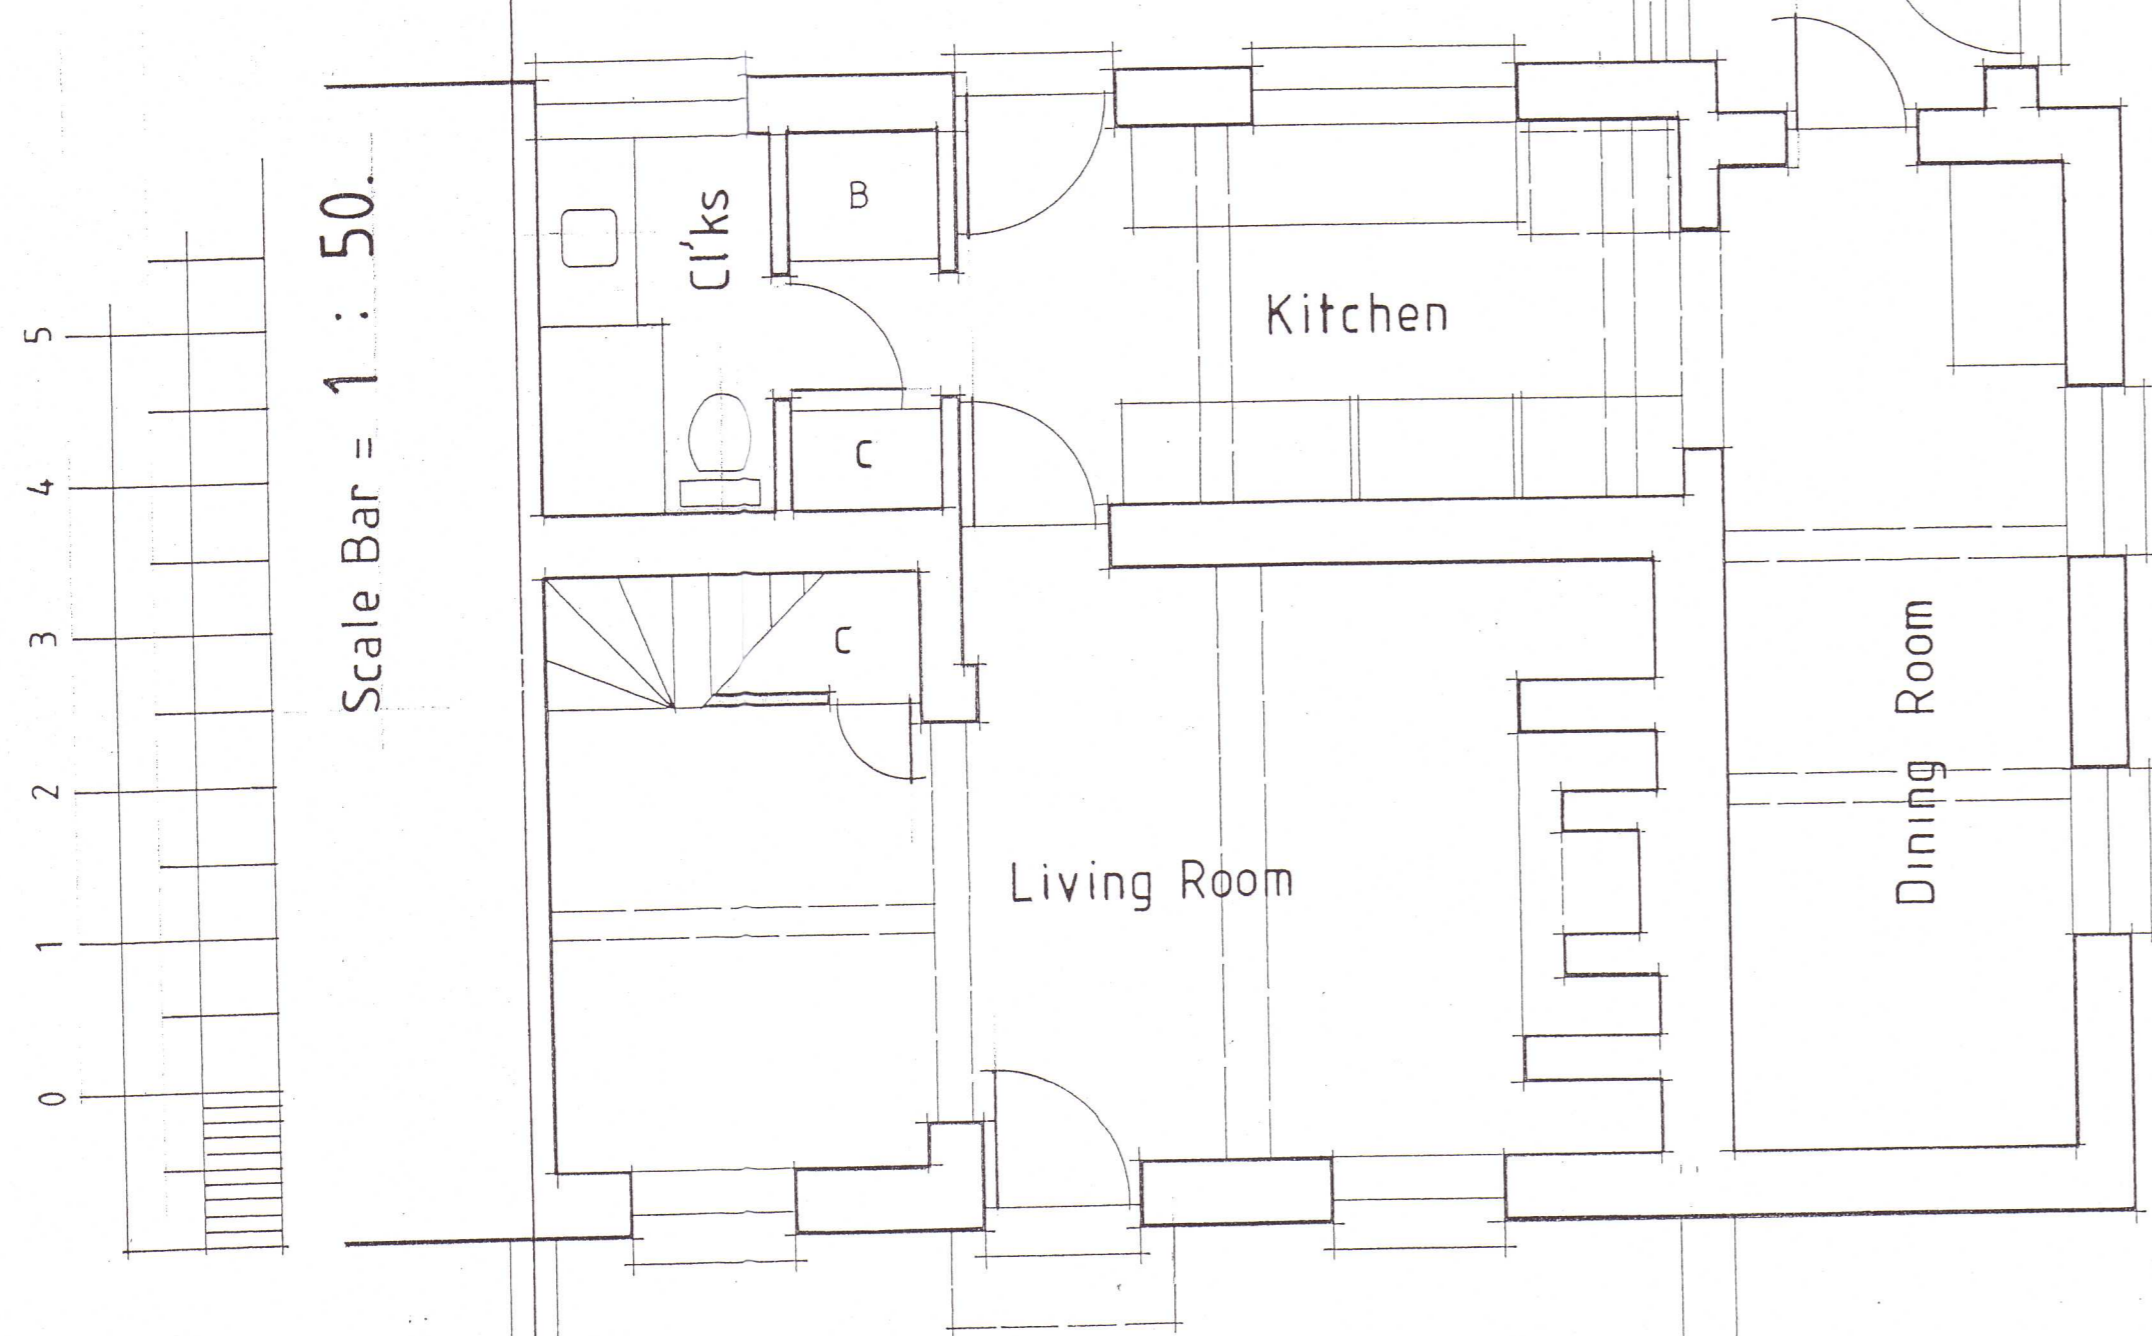

2022 / 65.01.

Date :- June 2022.

Scale = 1 : 50.

Roof Plan

No.2 Vine Cottages
The Green, Northchapel
Petworth, West Sussex
GU28 9HU

Client :- Mr & Mrs J. Sochovsky

Scale Bar = 1 : 50.

Ground Floor Plan

EXISTING

South West

South East

North East