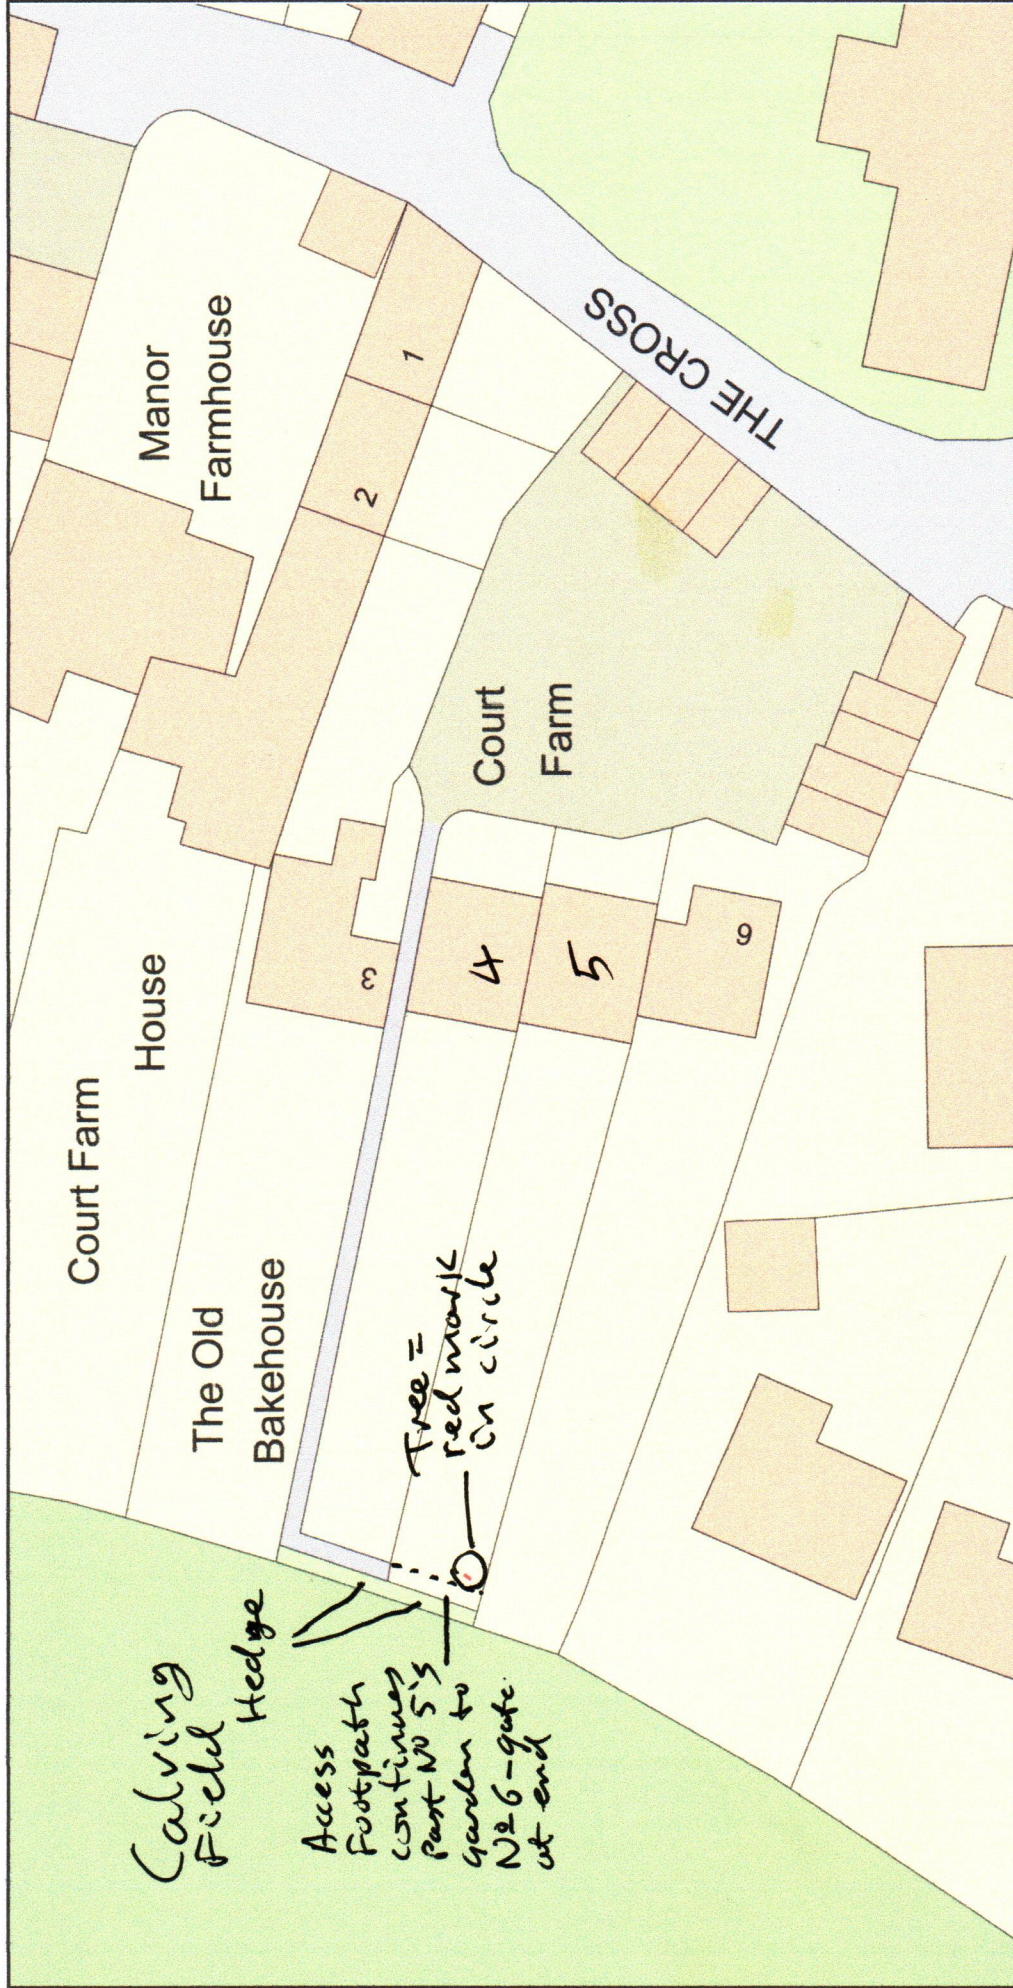

Plum Tree Removal at 5 Court Farm

Calving Field
Hedge
Access Footpath continues past N 5's garden to N 6-gate at end

Tree = red mark on circle

Plan Produced for: Somerset Council Planning

Date Produced: 08 Aug 2023

Plan Reference Number: TQRGM23220105010762

Scale: 1:500 @ A4

© Crown copyright and database rights 2023 OS 100042766