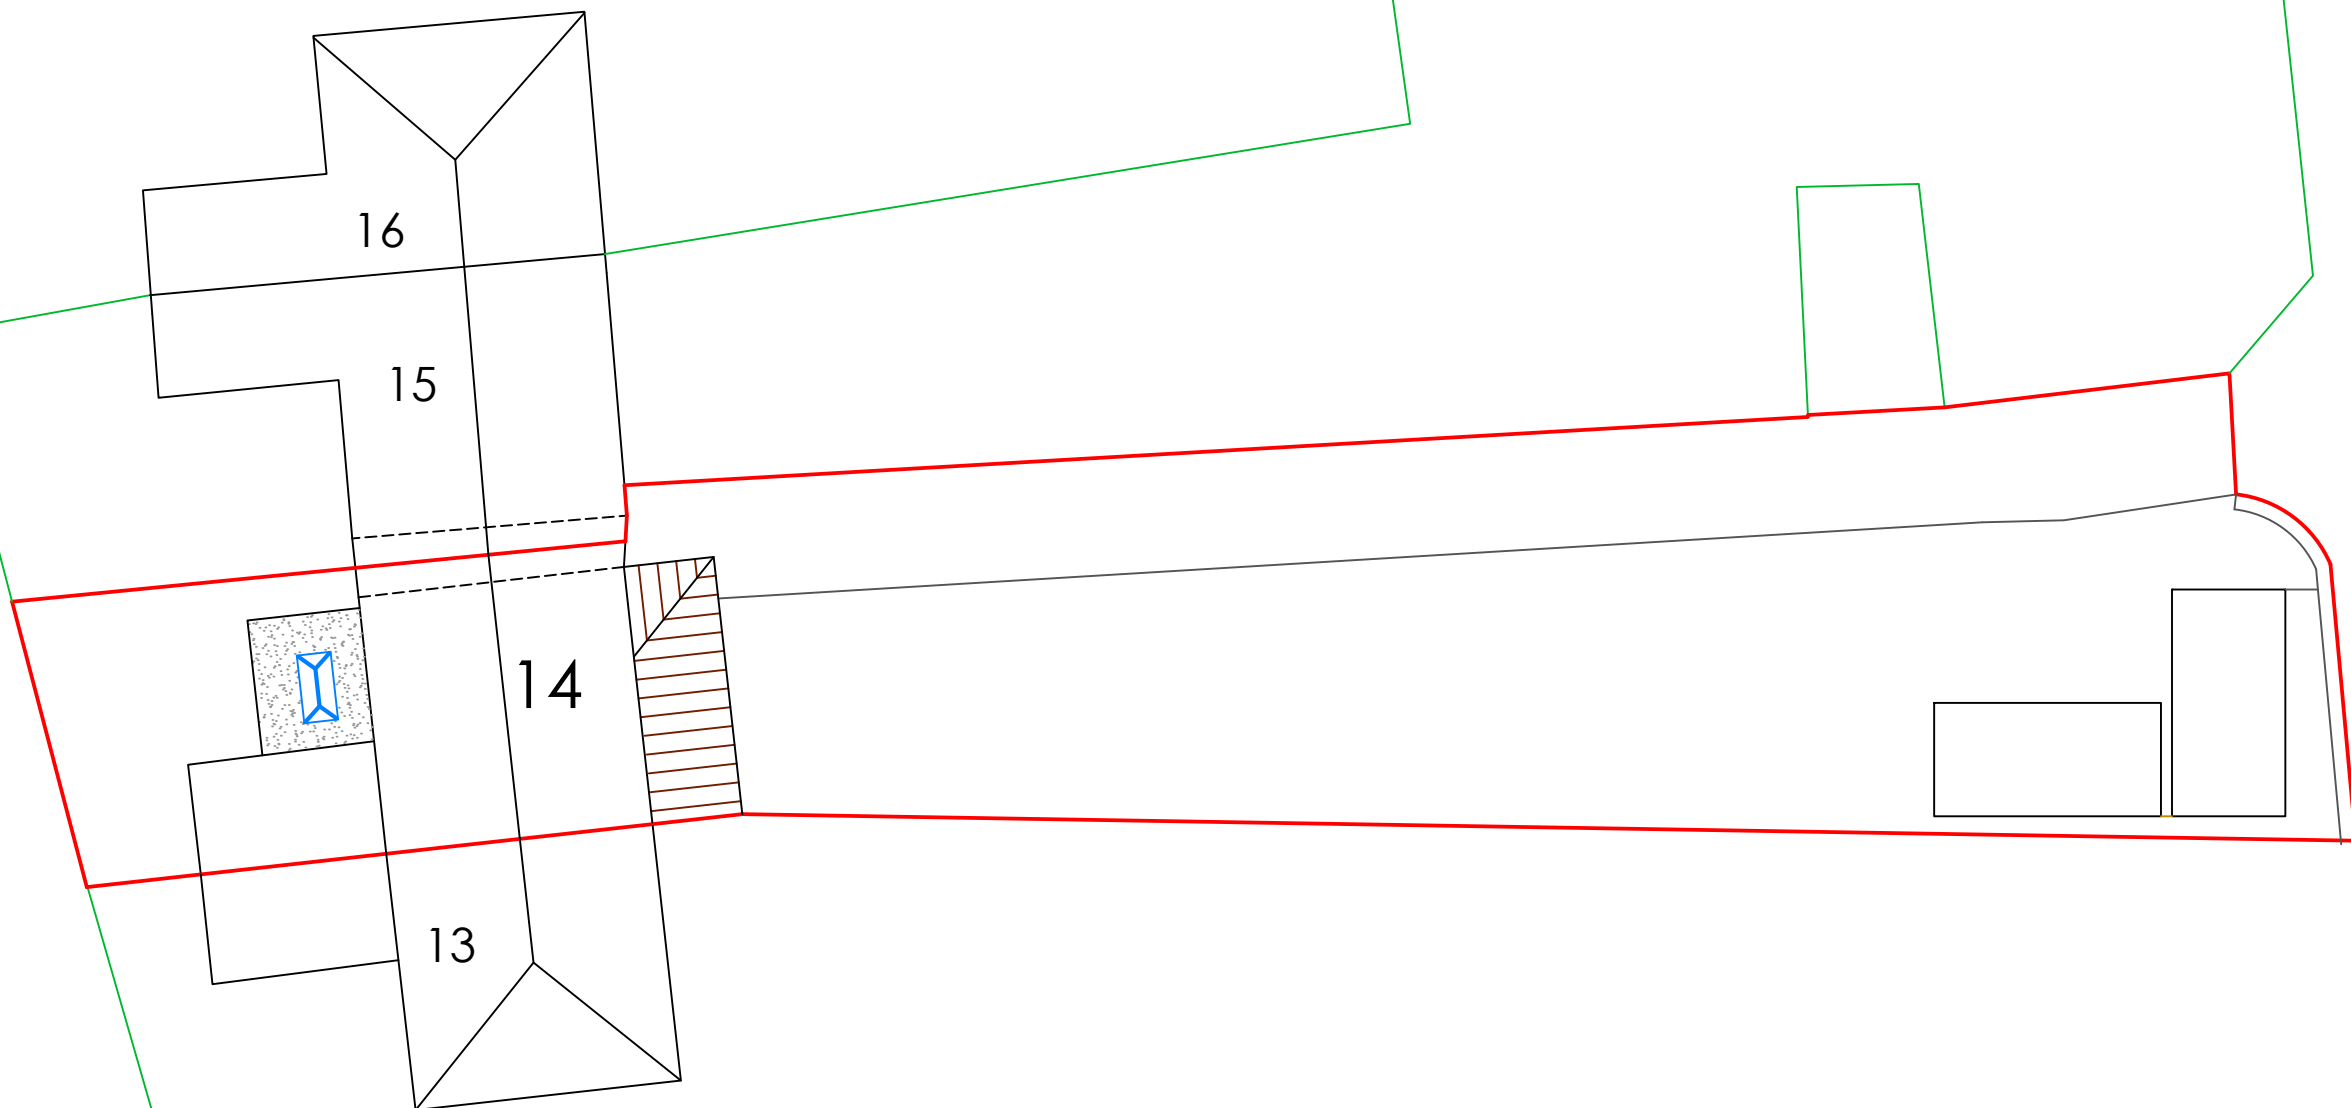

tomesarchitects
architecture + project management

the old rectory, 108 london road, widley, hampshire, po7 5aa
tel: 023 9309 2307 email: info@tomesarchitects.co.uk

project	14 Crane Cottages Cranmore	date	13 Dec 2021
drawing	Block Plan	scale	1:200@A3
drawing no.	C3482-2	revision