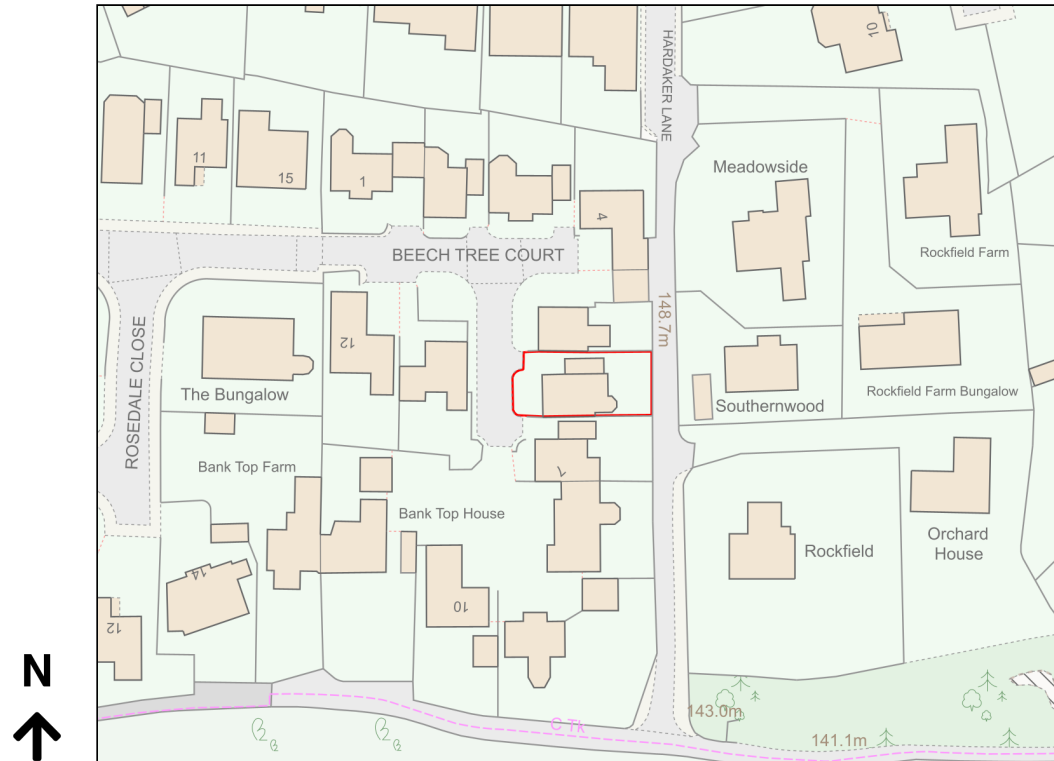

# Location Plan

Site Address: 6, Beech Tree Court, Baildon, BD17 5TB

Date Produced: 18-Sep-2023

Scale: 1:1250 @A4

Planning Portal Reference: PP-12451264v1