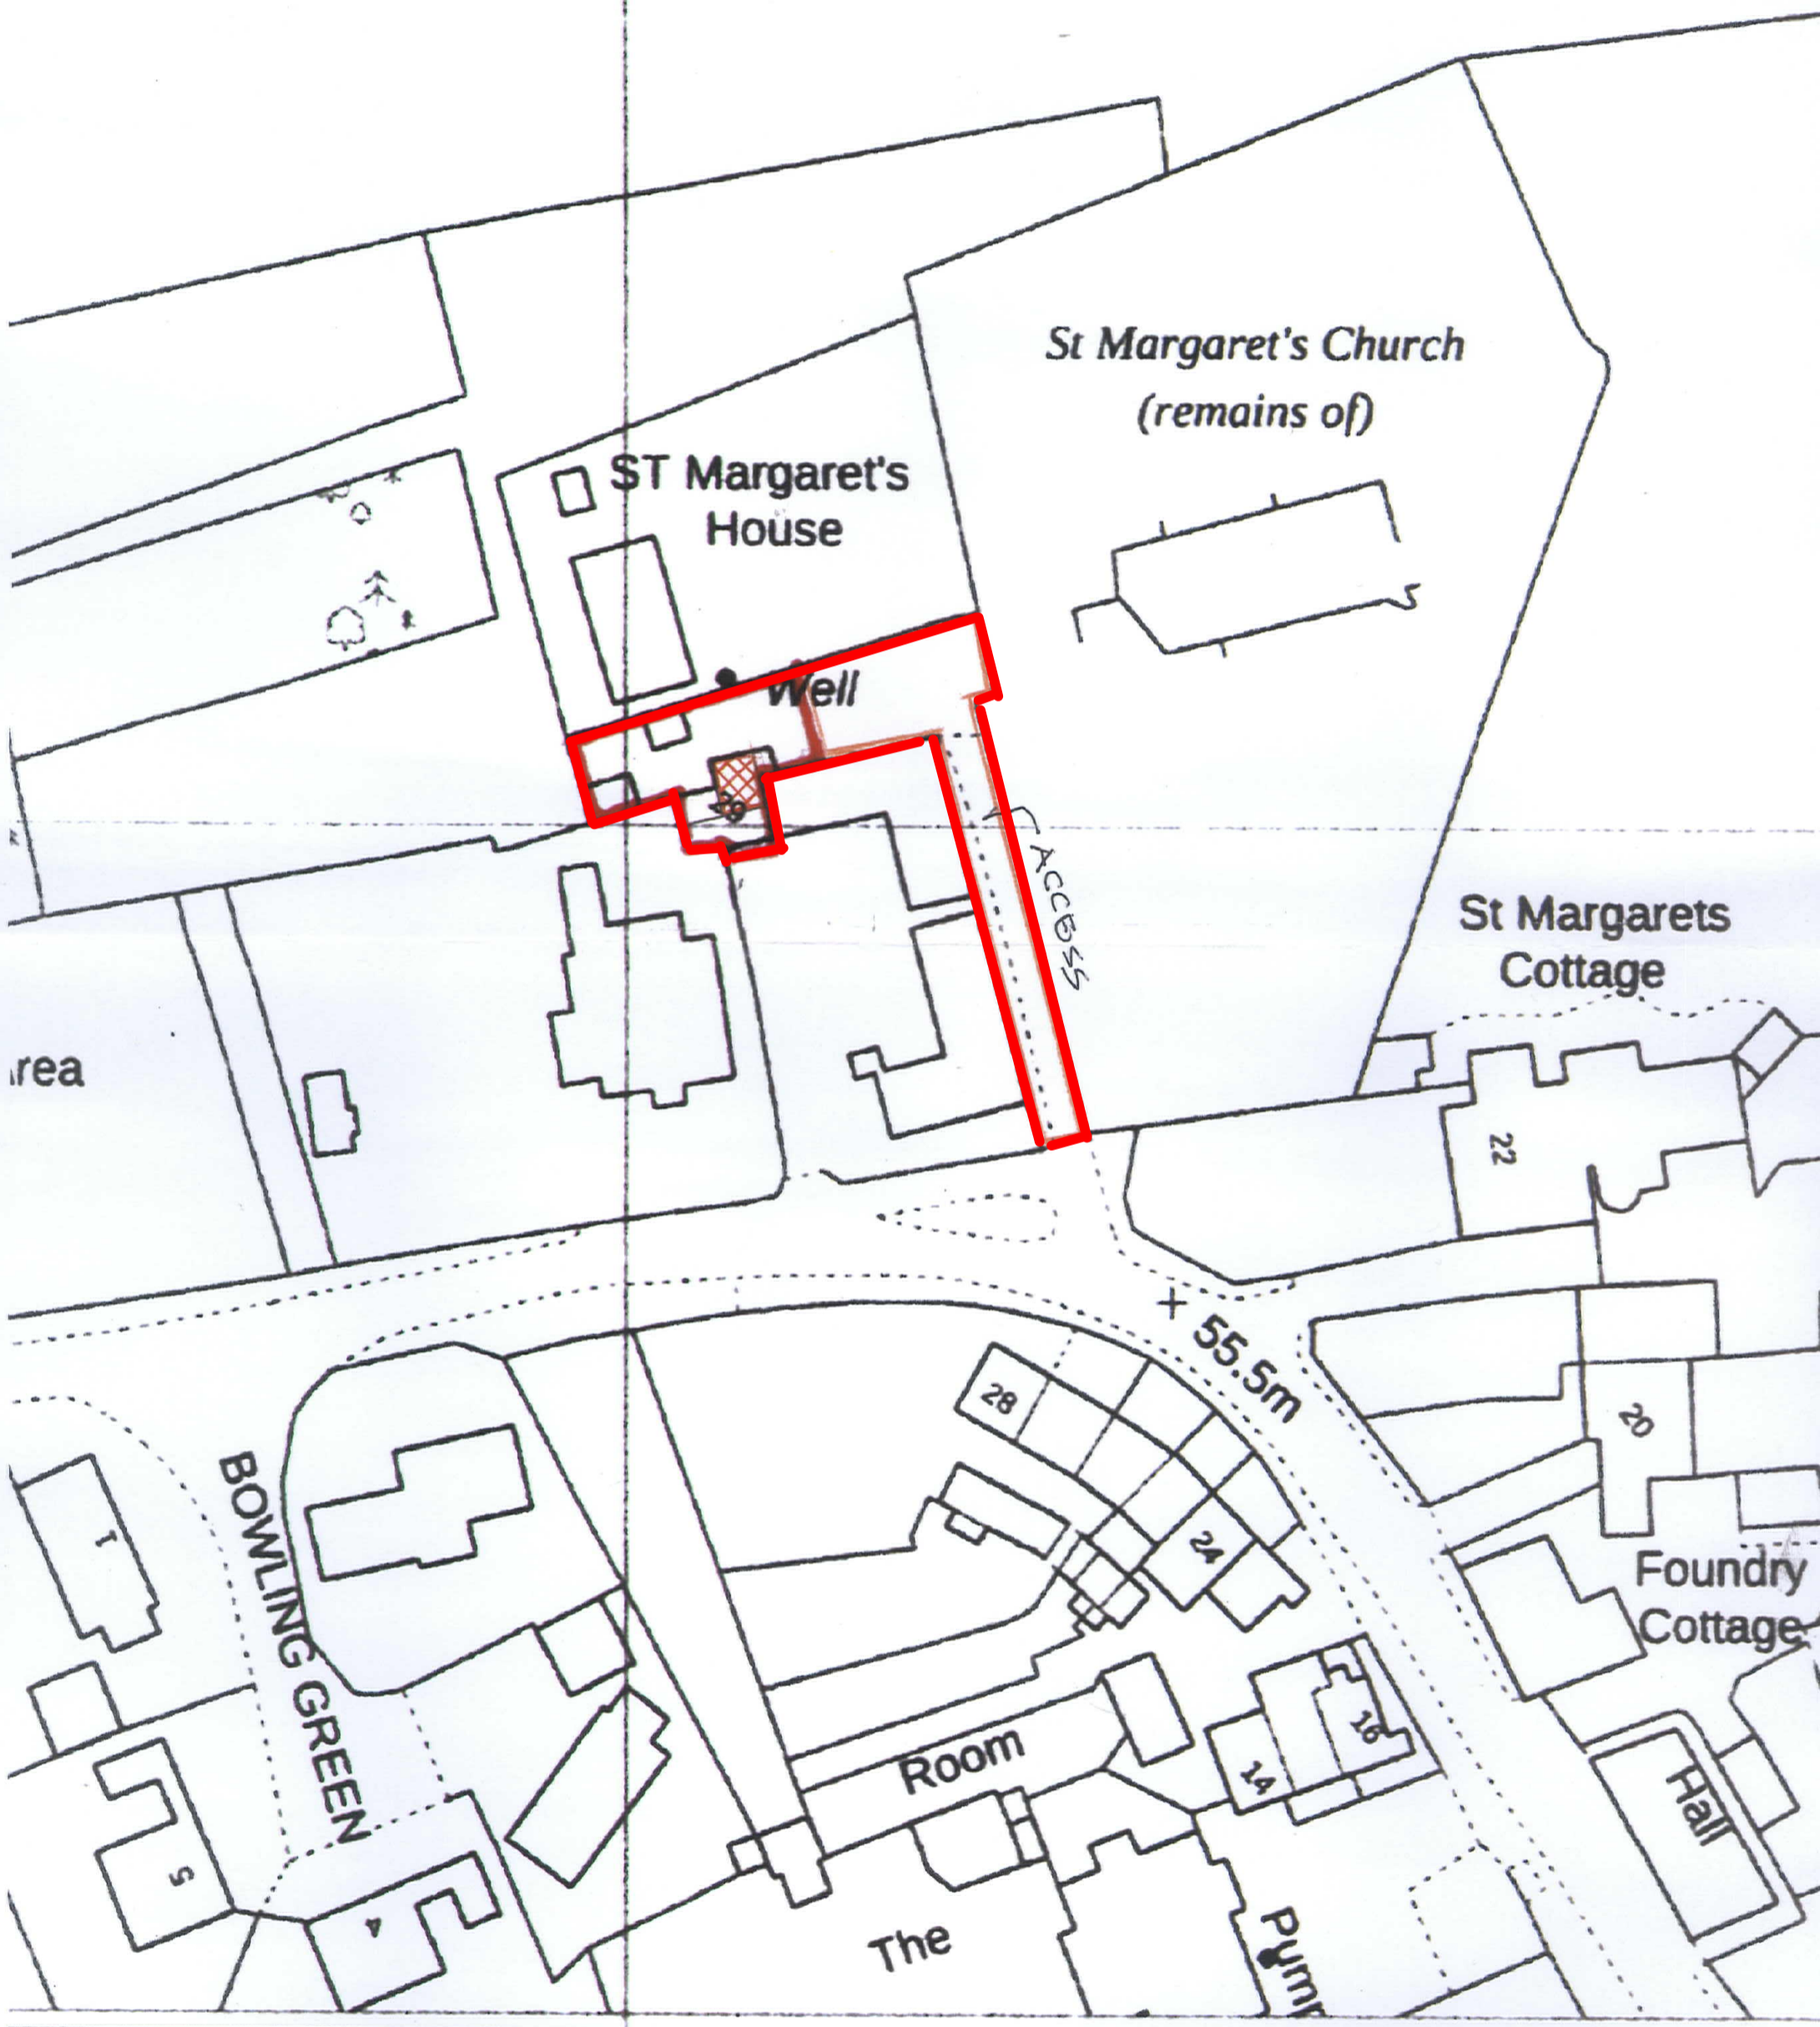

NORTH

SITE PLAN OF 29 THE STREET, WEST RAYNHAM - 1:500 SCALE - DRAWING No. 03A