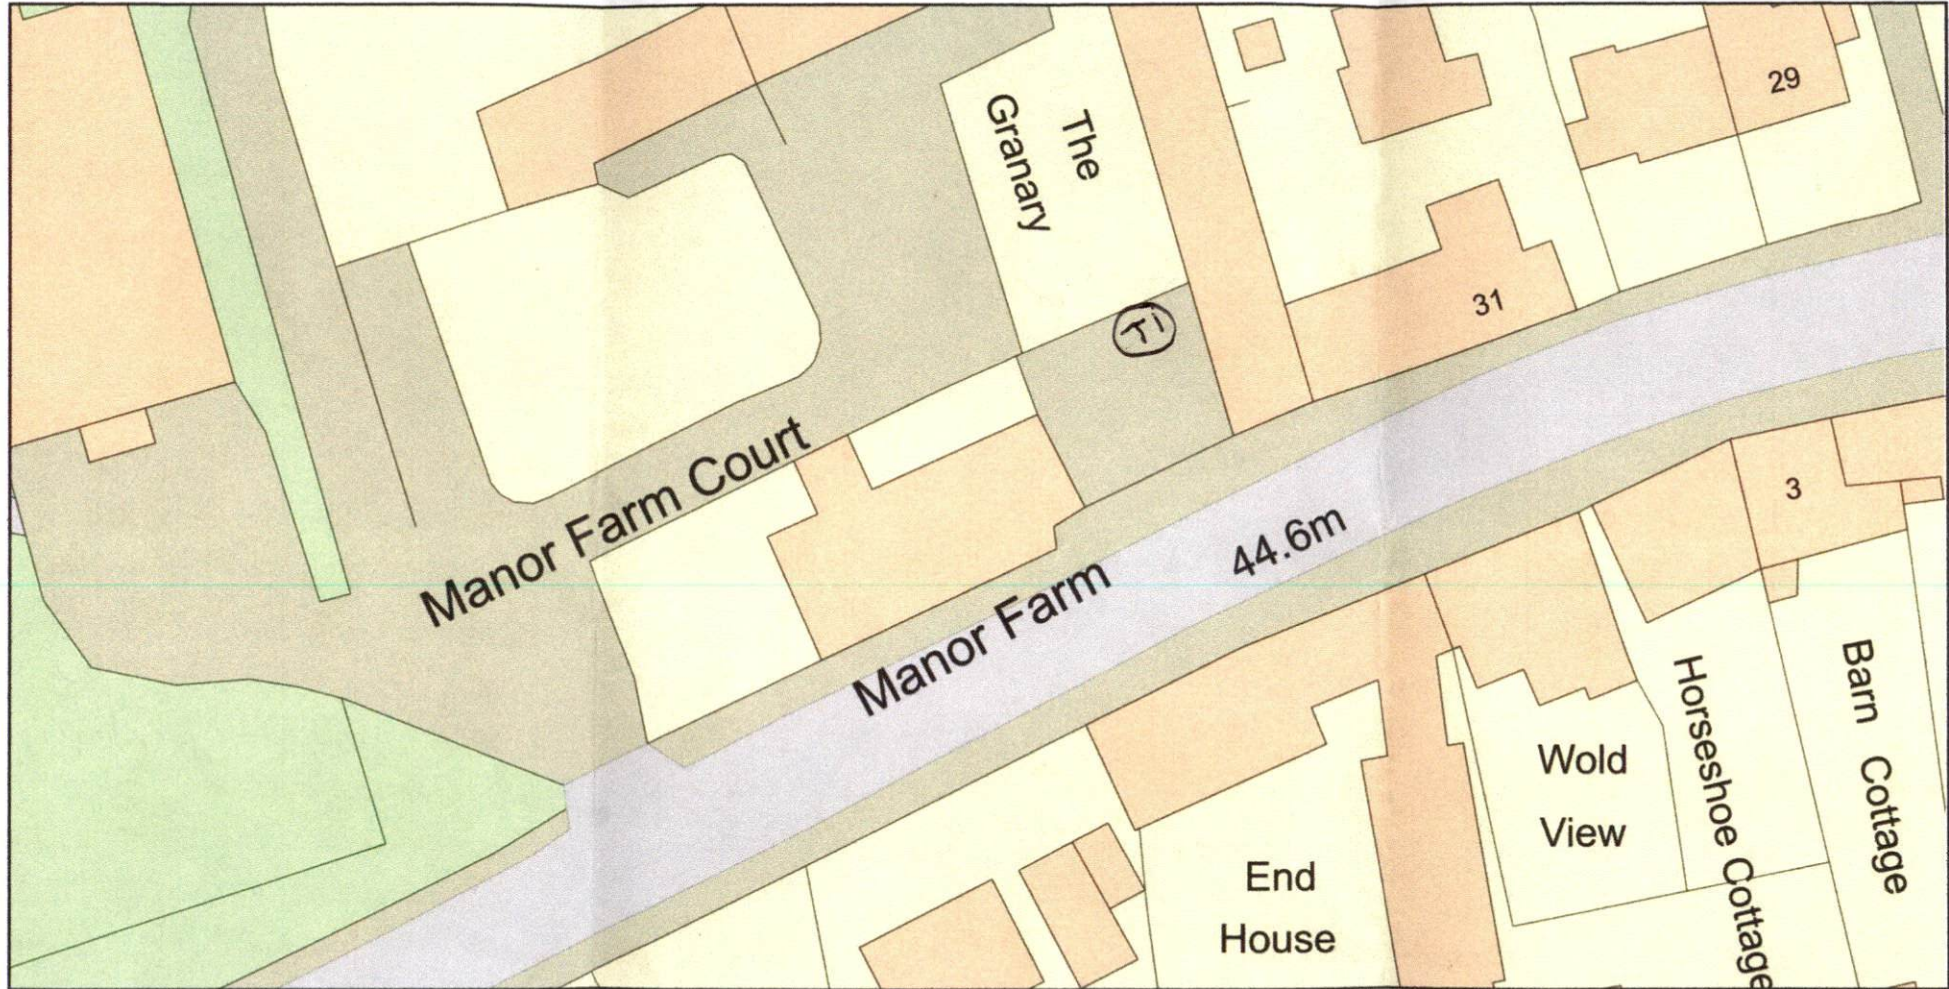

Manor Farm House East

Plan Produced for: Advanced Trees & Grounds
Date Produced: 27 Jul 2023
Plan Reference Number: TQRQM23208104259504
Scale: 1:500 @ A4