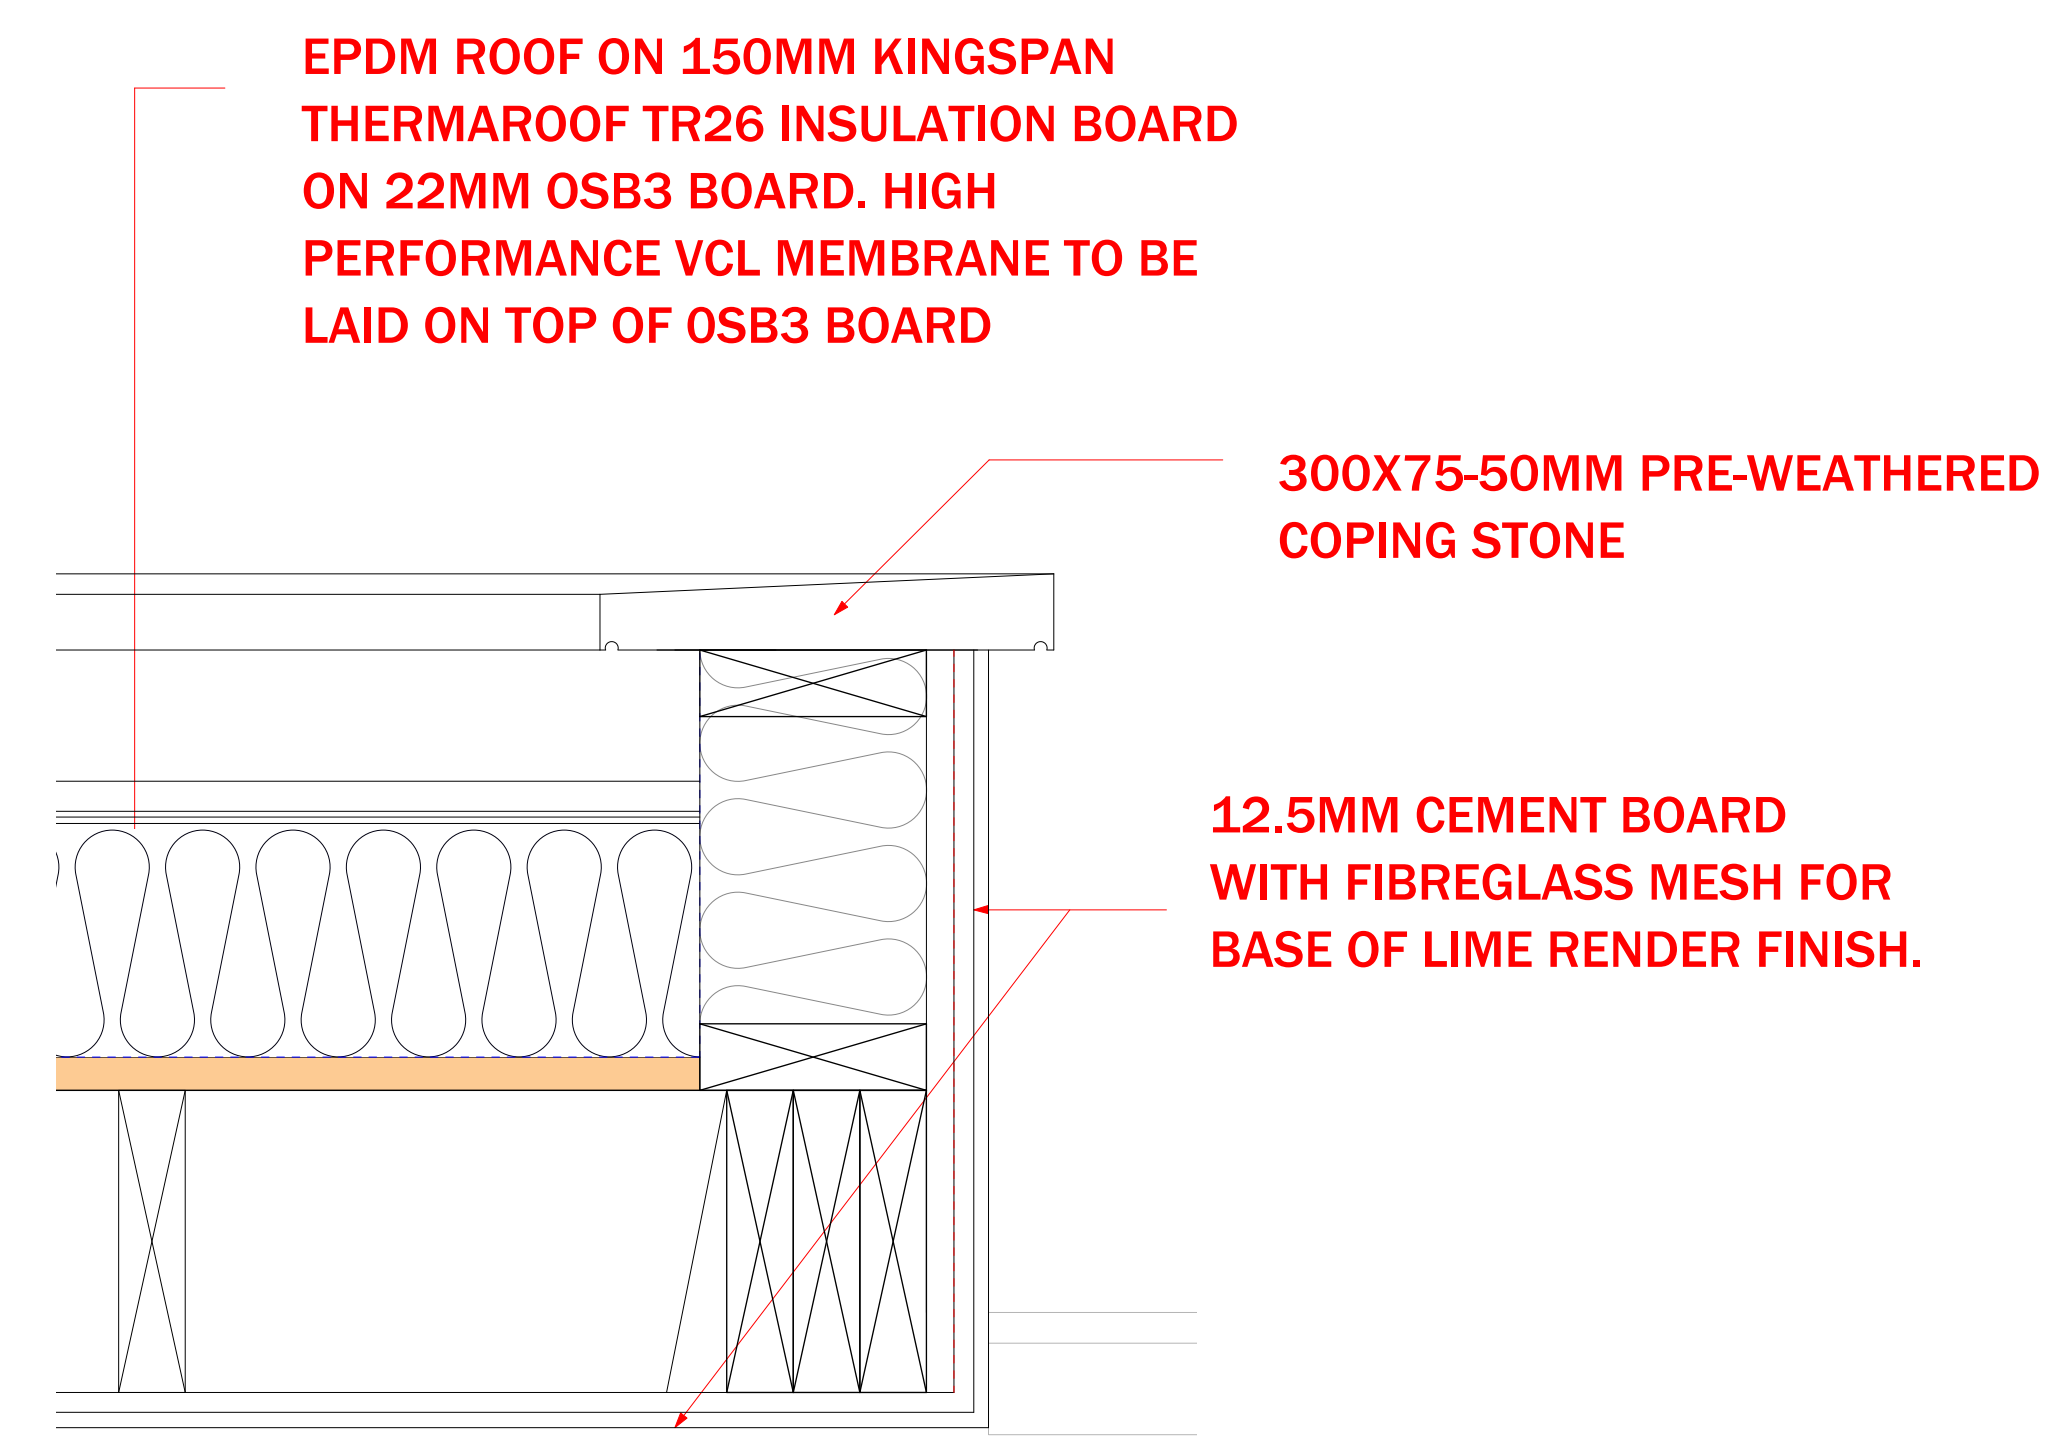

**2** PARAPET WALL DETAIL  
SCALE 1:5 @A1

**1** COVRED PORCH PARAPET WALL DETAIL  
SCALE 1:5 @A1