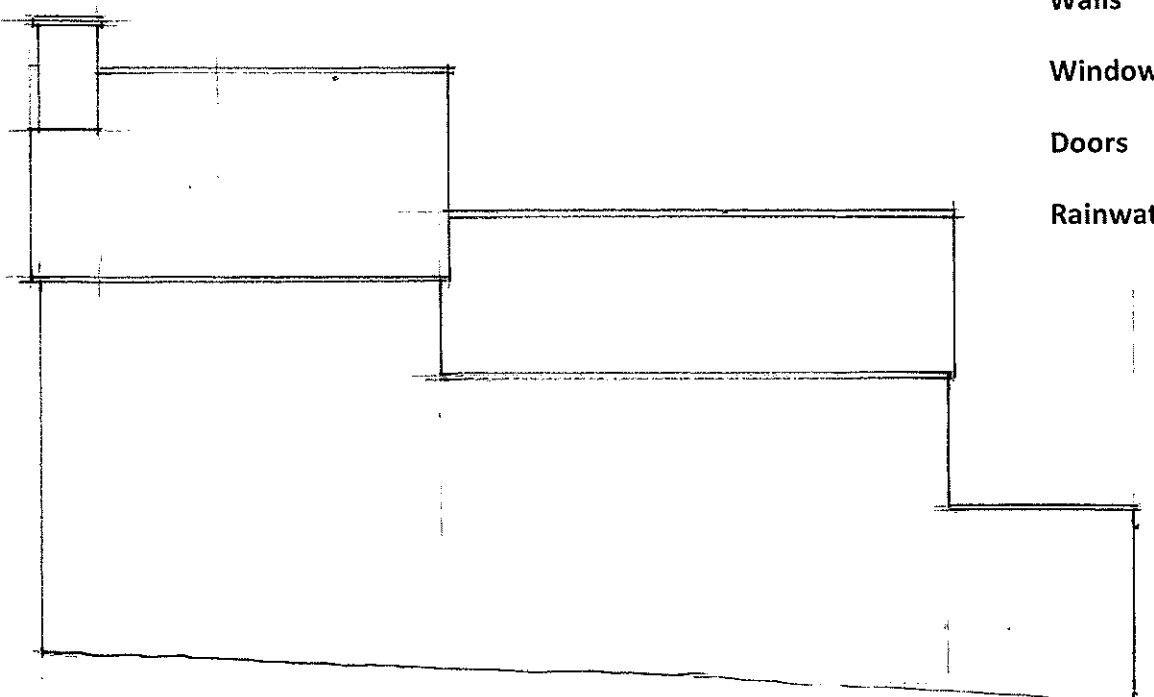

CRUCK
TRUSS

GARAGE

FRONT S.W

REAR N.E

Roof	Natural blue slate
Walls	Natural stone
Windows	Wood
Doors	Wood
Rainwater goods	uPVC

SIDE N.W

SIDE S.E