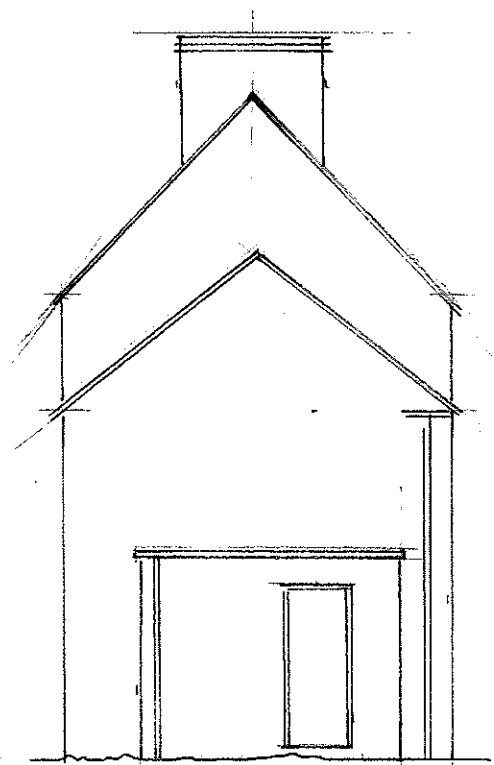

CRUCK
TRUSS

GARAGE

FRONT S.W

REAR N.E

Roof	Natural blue slate
Walls	Natural stone
Windows	Wood
Doors	Wood
Rainwater goods	uPVC

SIDE N.W

SIDE S.E