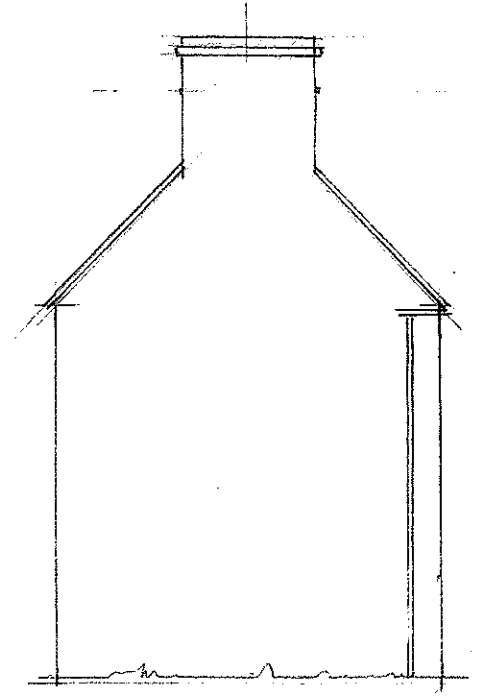

CRUCK
TRUSS

GARAGE

FRONT S.W

REAR N.E

Roof	Natural blue slate
Walls	Natural stone
Windows	Wood
Doors	Wood
Rainwater goods	uPVC

SIDE N.W

SIDE S.E